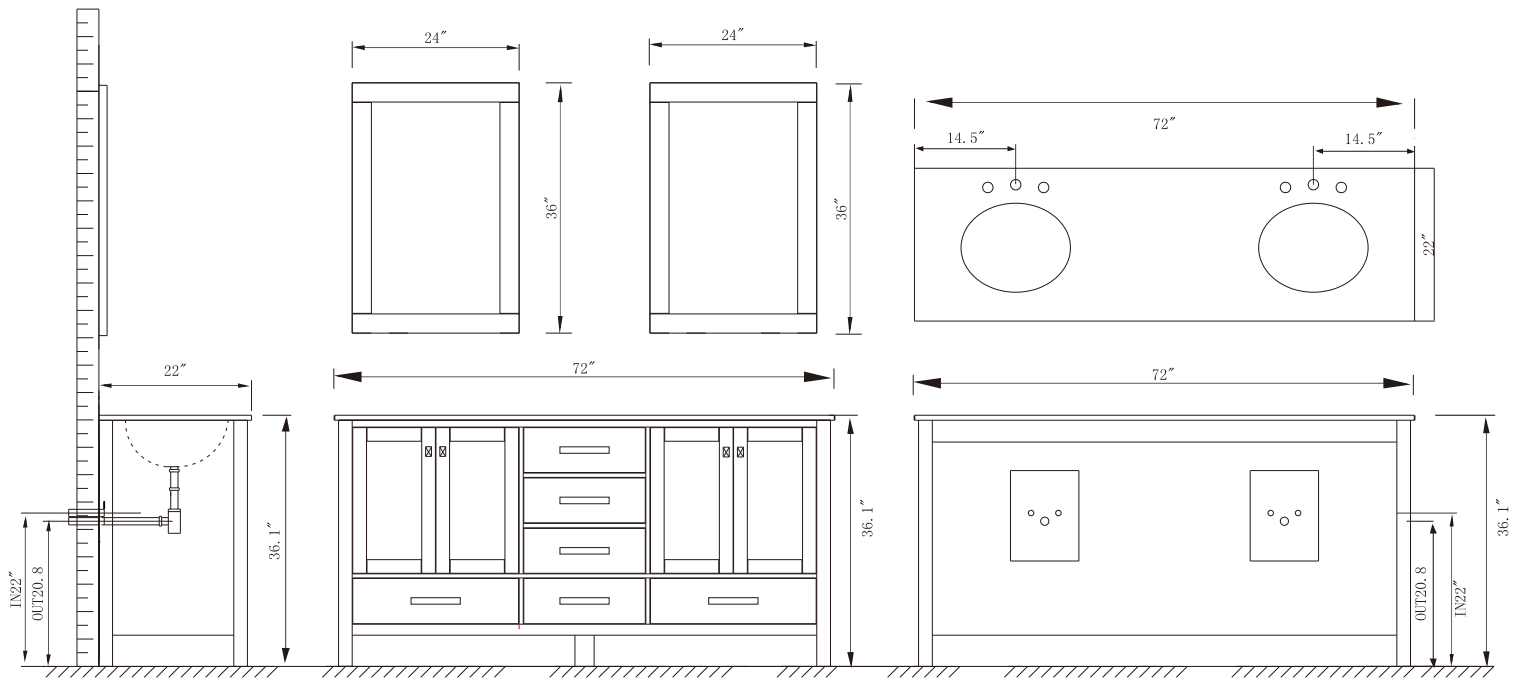

Vinnova Gela Vanity Collection 723072-ES-CA

Features

Makes a dramatic statement in any bathroom

Crafted of laminated solid wood

Available in Espresso, Grey and White finish

Double Matching Framed Mirrors

Double Round Under-Mount Sinks

Generous storage space for toiletries

Alluring satin nickel-finish hardware

Six Soft-Closing Drawers and Four Soft-Closing Doors

Easy plumbing and faucet installation*

* Does not include faucet, drain assembly, backsplash or P-trap