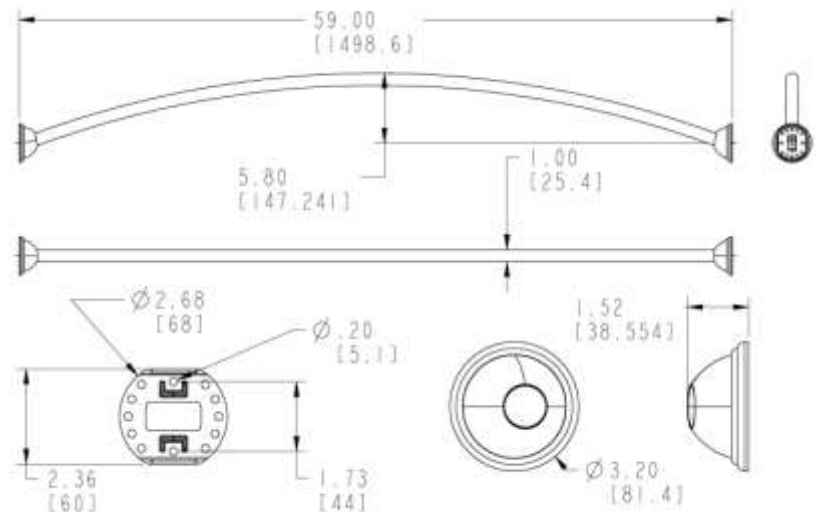

Technical Specification

Decorative Curved Shower Rod

CSR2165

Stock Numbers:

- ❑ **CSR2165BN – 5' Decorative Curved Shower Rod**
Brushed Nickel Finish
1" Diameter Rod
Retail Packaging
- ❑ **CSR2165CH – 5' Decorative Curved Shower Rod**
Chrome Finish
1" Diameter Rod
Retail Packaging
- ❑ **CSR2165OWB – 5' Decorative Curved Shower Rod**
Old World Bronze Finish
1" Diameter Rod
Retail Packaging

Dimensions:

Materials:

Brushed Nickel and Chrome Curved Shower Rods are made of .028 (22 gauge) seamless type 304 stainless steel. **Old World Bronze Curved Shower Rods** are made of .028 (22 gauge) seamless type 430 stainless steel. **Brushed Nickel and Chrome Flanges** are stamped from .020 type 304 stainless steel. **Old World Bronze Flanges** are stamped from type 443 stainless steel.

Stock Number: _____ Curved Shower Rod
By Creative Specialties