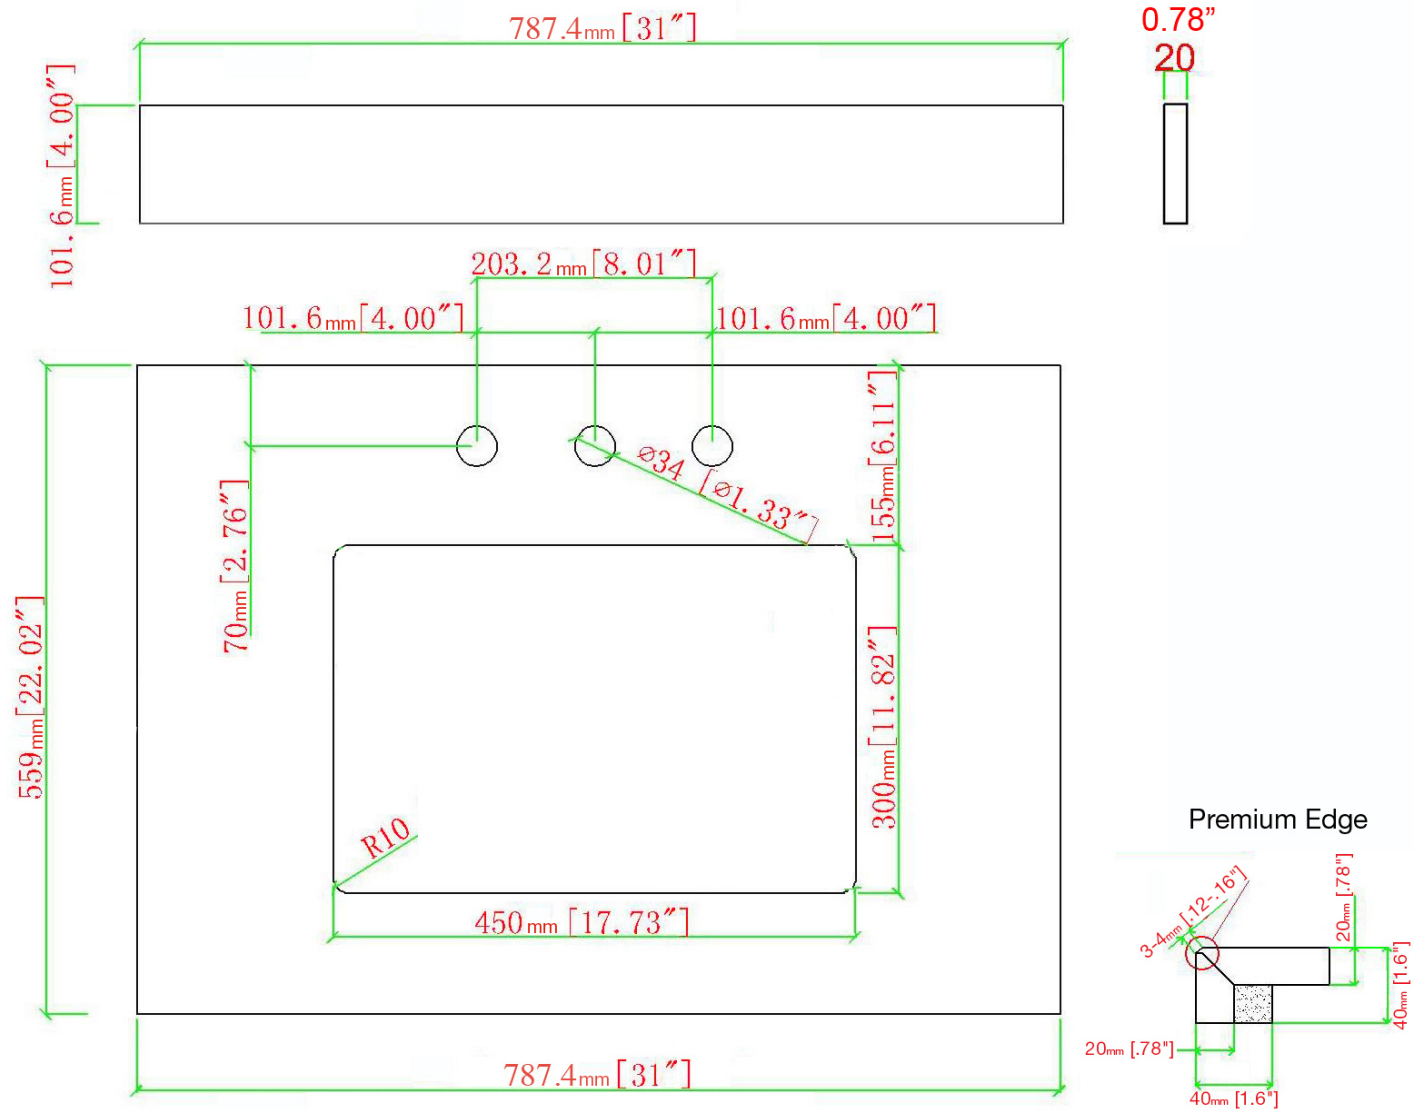

31" x 22" Vanity Top with Premium Edge

Trough bowl and 8" faucet spread

HALSTEAD
INTERNATIONAL

Sircolo Granite 31887   Giallo Ornamental Granite 31886   Santa Cecilia Granite 31885

W433 bowl