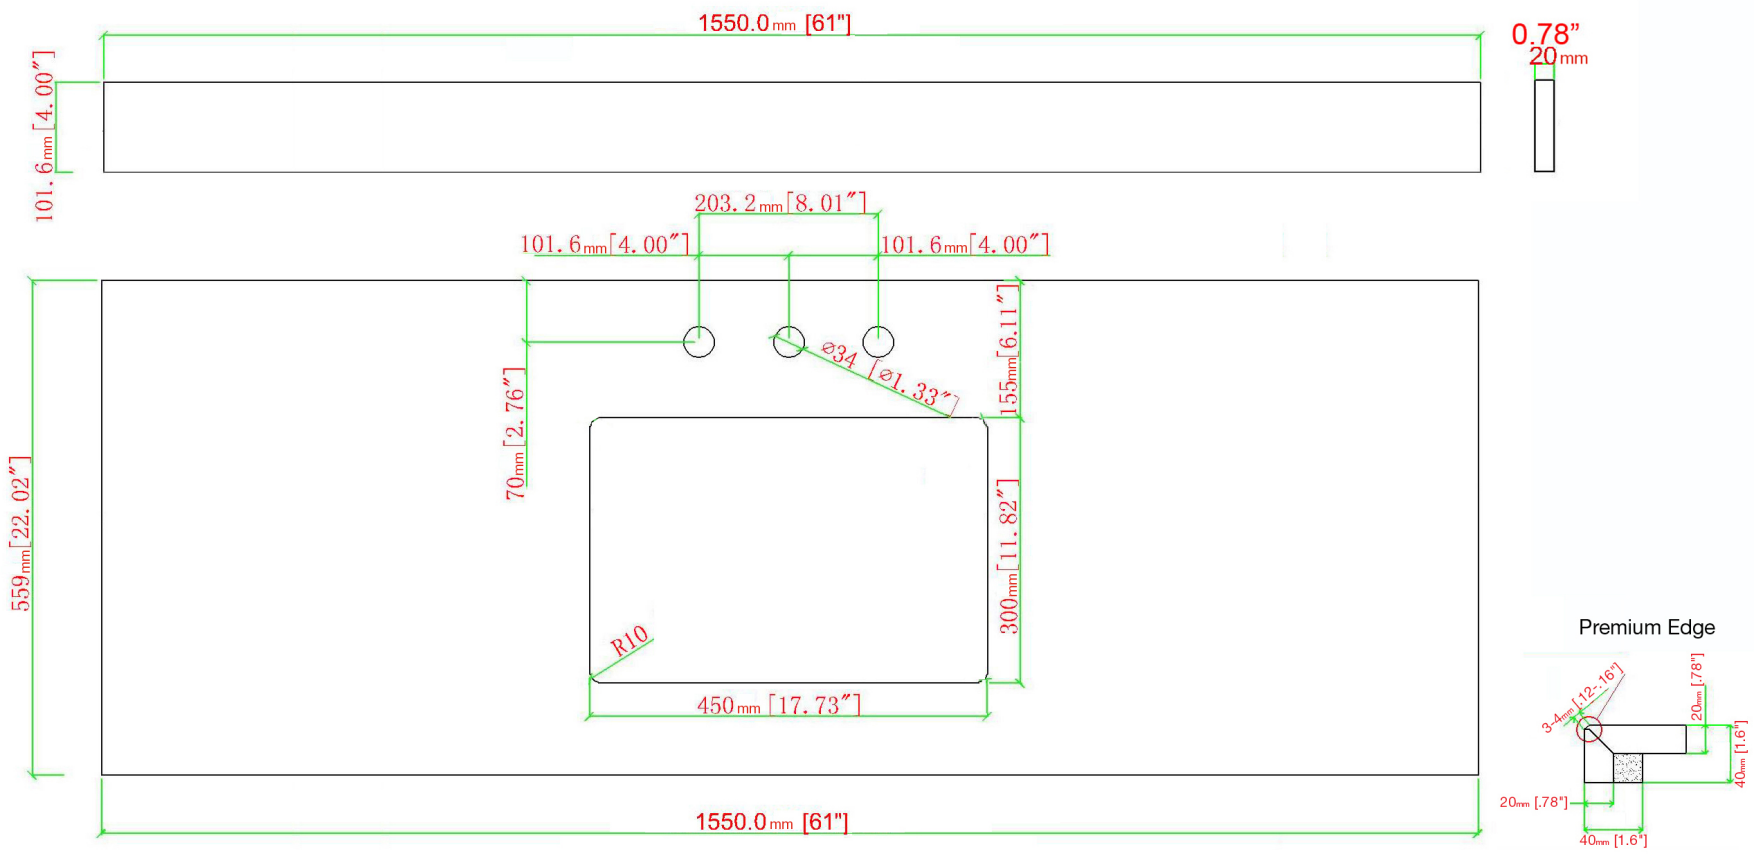

61" x 22" Vanity Top with Premium Edge

Single trough bowl and 8" faucet spread

HALSTEAD
INTERNATIONAL

Sircolo Granite **61887**   Giallo Ornamental Granite **61886**   Santa Cecilia Granite **61885**

W433 bowl

The information contained in this drawing is the sole property of Halstead International. Any reproduction in part or whole without the written permission of Halstead International is prohibited. All dimensions are subject to change and variation without notice.