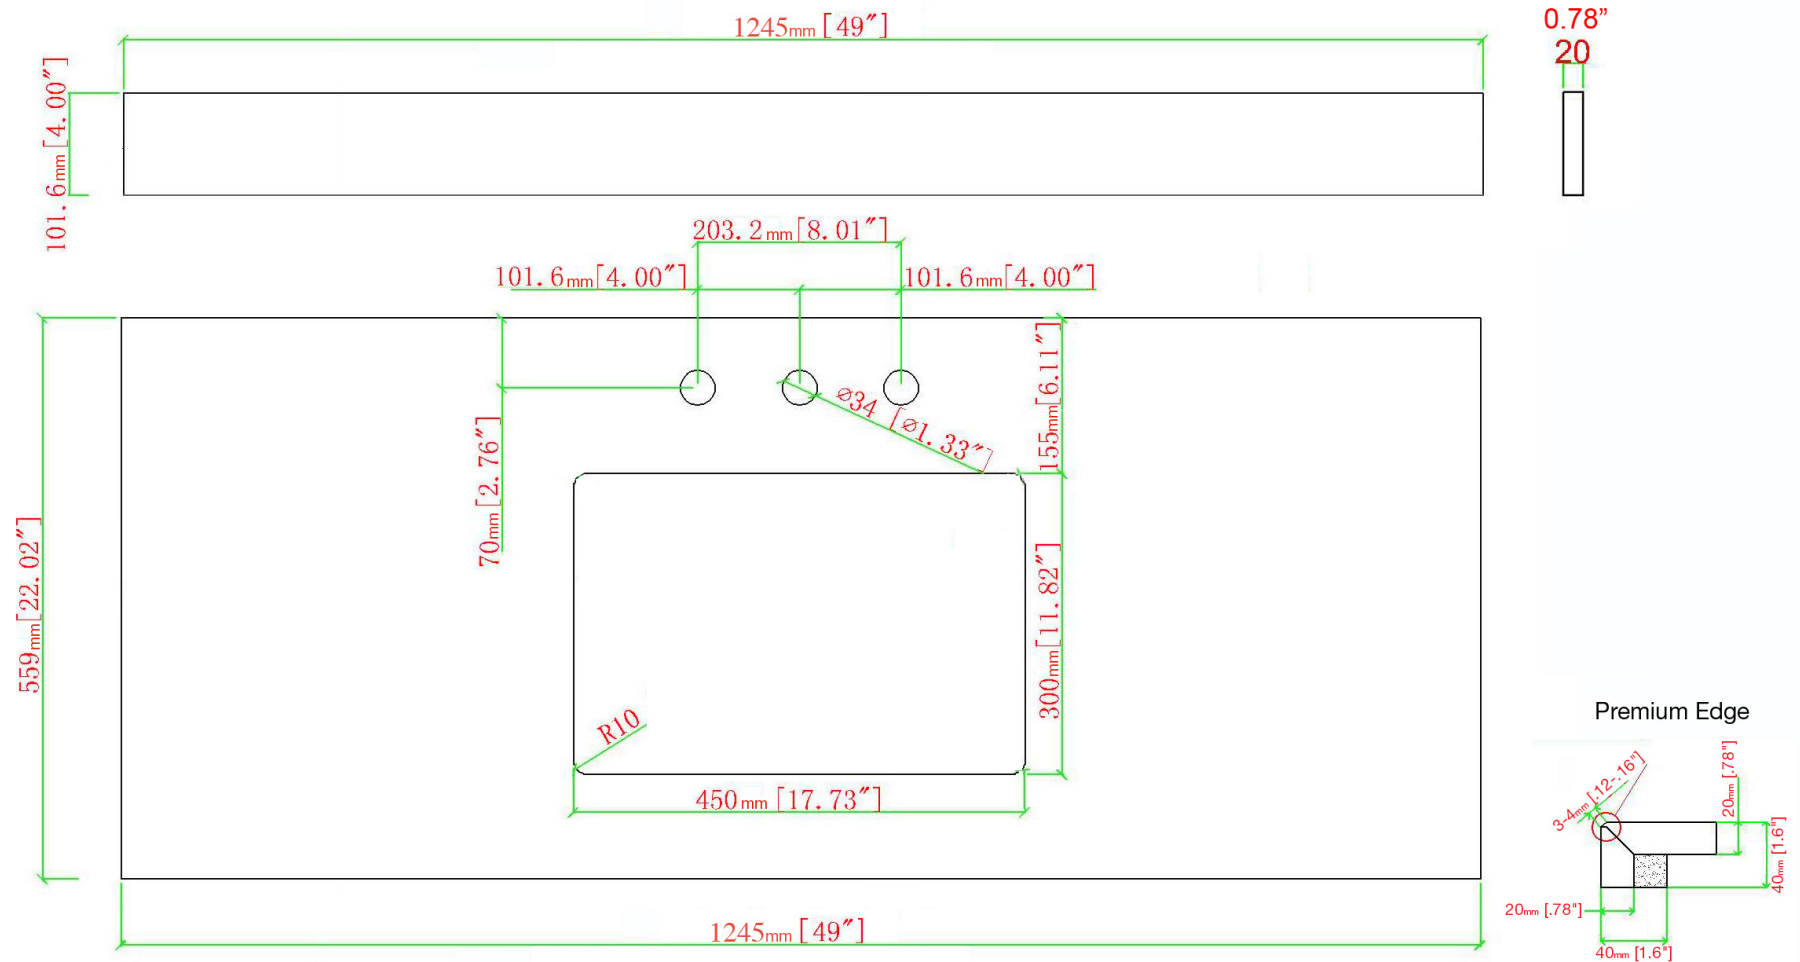

# 25" x 22" Vanity Top with Premium Edge

# 49" x 22" Vanity Top with Premium Edge

## Trough bowl and 8" faucet spread

**HALSTEAD**  
INTERNATIONAL

Sircolo Granite **49887**

Giallo Ornamental Granite **49886**

Santa Cecilia Granite **49885**

W433 bowl

# 61" x 22" Vanity Top with Premium Edge