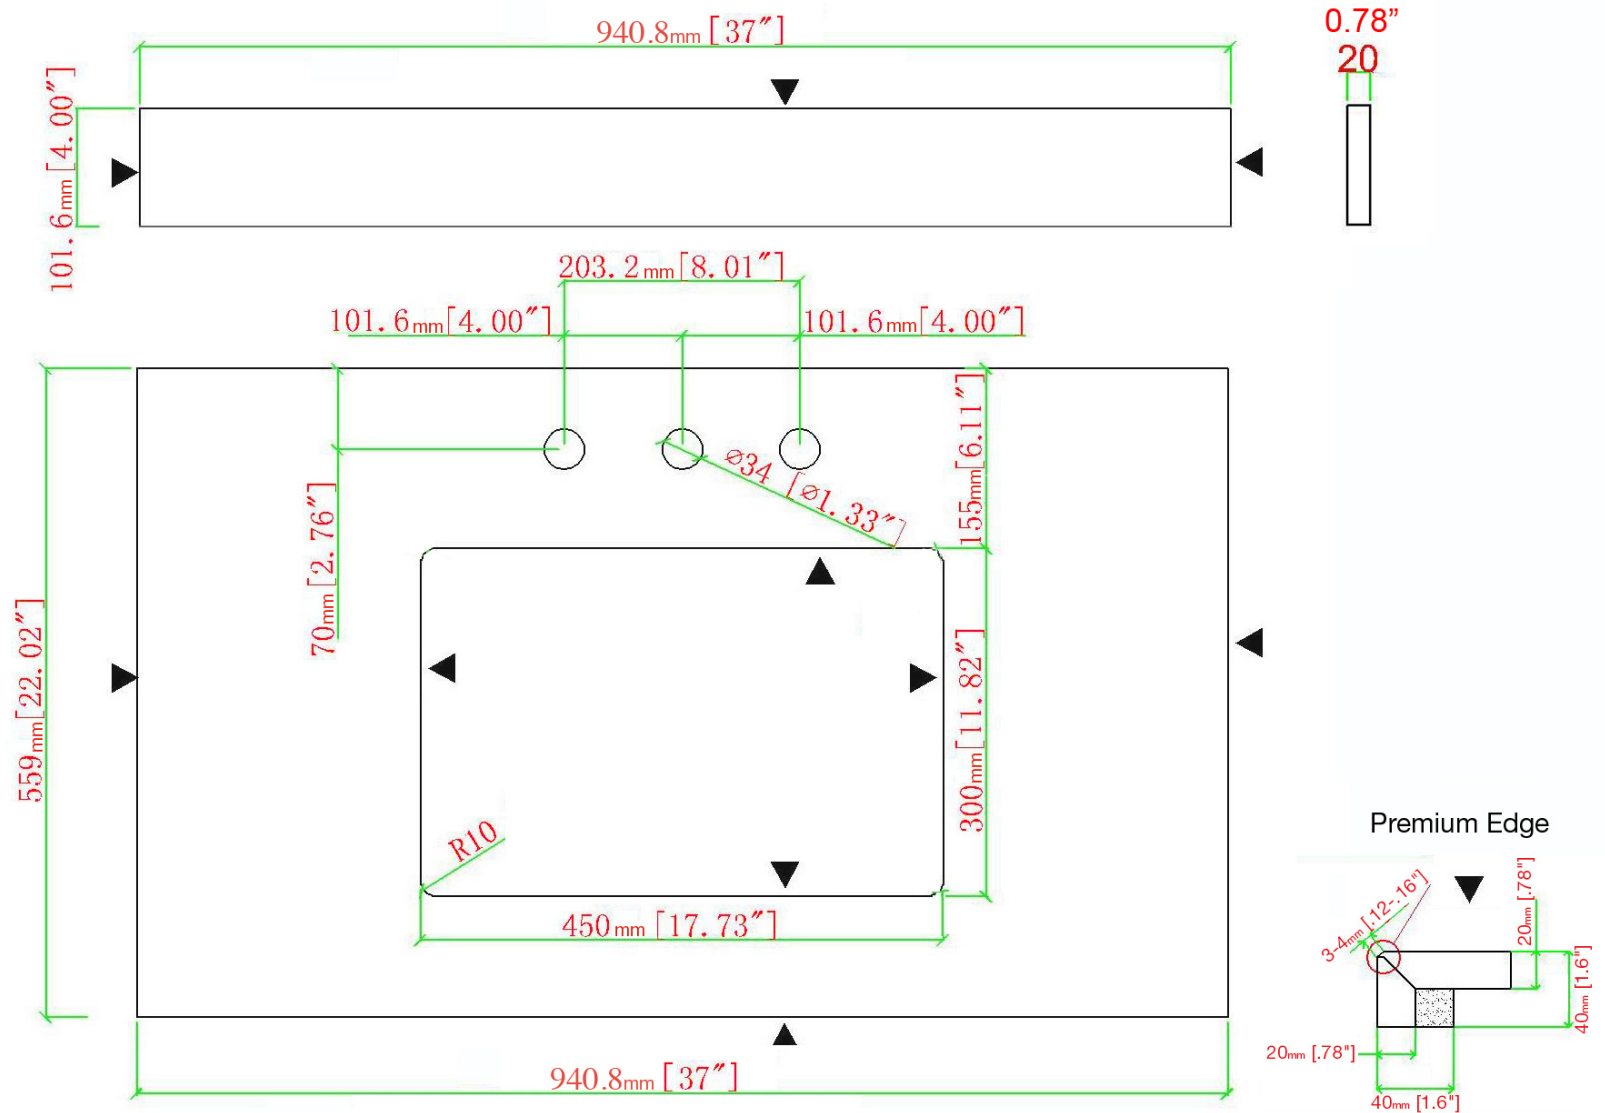

# 25" x 22" Vanity Top with Premium Edge

# 37" x 22" Vanity Top with Premium Edge

Trough bowl and 8" faucet spread

**HALSTEAD**  
INTERNATIONAL

Sircolo Granite 37887

Giallo Ornamental Granite 37886

Santa Cecilia Granite 37885

W433 bowl

# 49" x 22" Vanity Top with Premium Edge

# 61" x 22" Vanity Top with Premium Edge