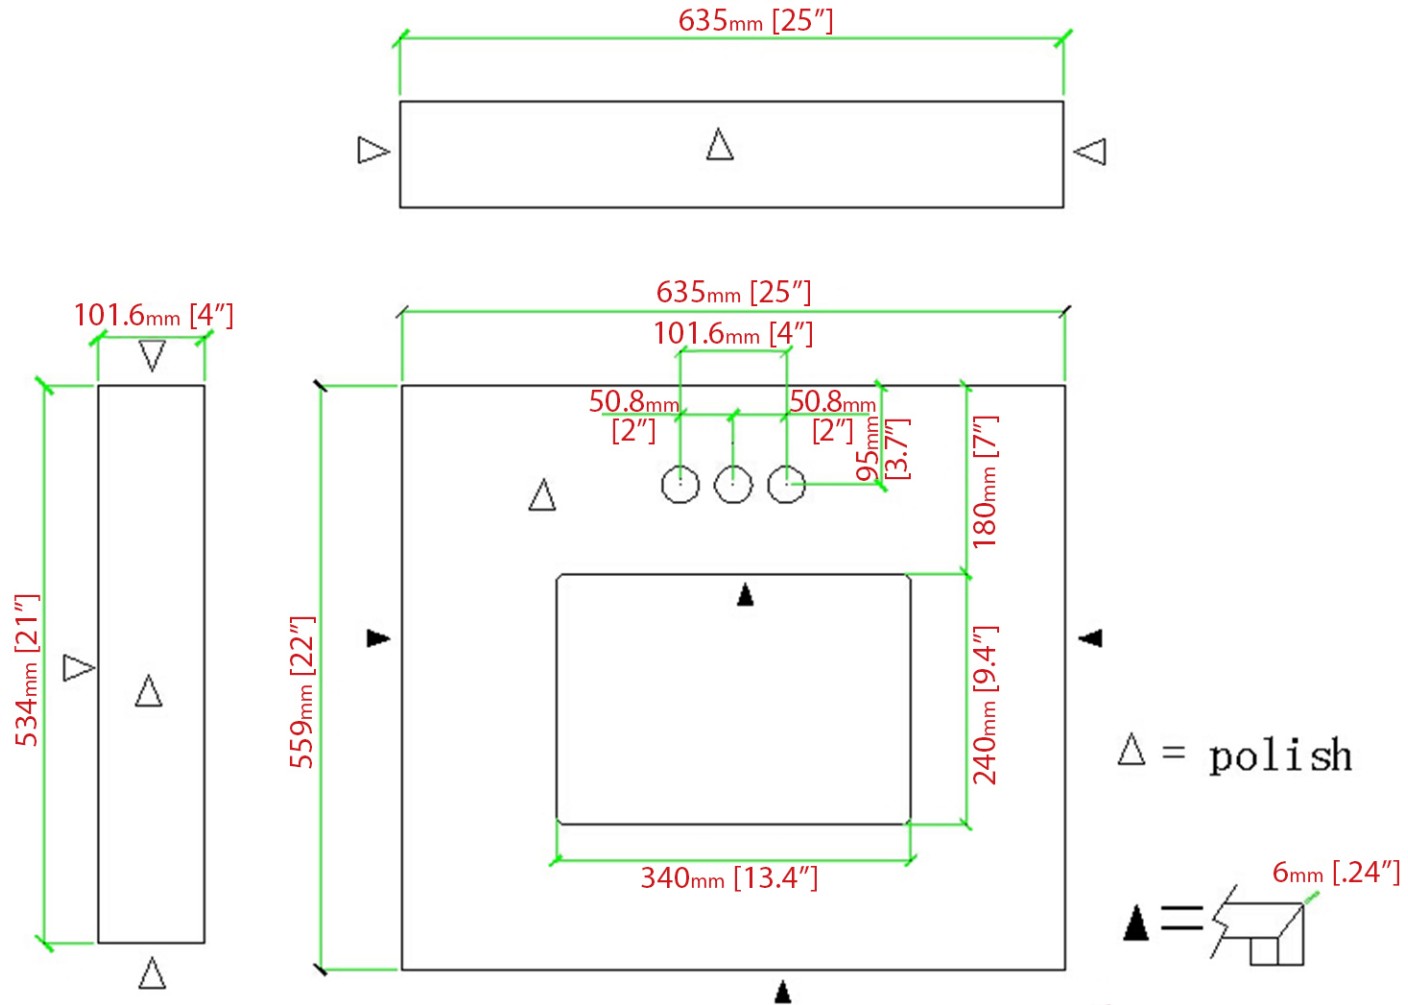

# 25" x 22" Vanity Top with Premium Edge

# 31" x 22" Vanity Top with Premium Edge

# 49" x 22" Vanity Top with Premium Edge

# 61" x 22" Vanity Top with Premium Edge