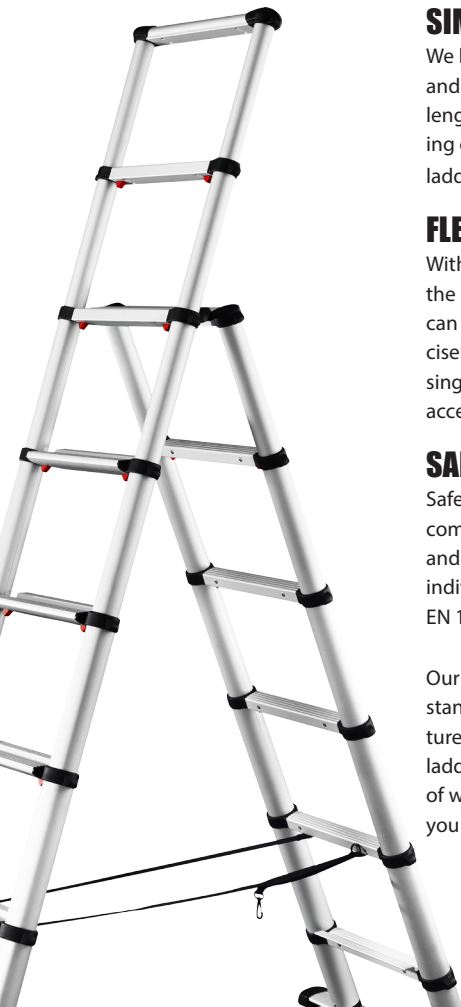


COMBI LINE

Feel the Difference

TELESTEPS 
No.1 in telescopic work tools

MANY ADVANTAGES

SIMPLE

We have always been convinced that the best ladder is both short and long. The telescopic ladder is easy to pull out to the desired length and securing it before use is just as quick. When the red locking catches have unfolded under each rung, this indicates that the ladder is ready for use and can handle loads of up to 150 kg.

FLEXIBLE

With the telescopic function and the minimal turning radius, the ladders are perfect even in small spaces. The ladders can be adjusted to the optimal height to fit your needs precisely. In this way, a telescopic ladder is many ladders in a single unique ladder. In our assortment there are also smart accessories that make your work even easier.

SAFE & ERGONOMIC

Safe, functional and easy to take with you – Telesteps does not compromise on anything. The ladder is small and compact for storage and transportation. We assemble the ladders by hand and test them individually before delivery. Our equipment is certified according to EN 131/SP/TÜV.

Our All-Day-Long ladder for all-day-long uses! When you need to stand on the ladder for longer periods of time, where ergonomic features are of importance for maximum comfort and safety - The Combi ladder is the friend for you! Whether it is height, stability or long days of work - the Combi ladder will not let you down, it will always keep you up!