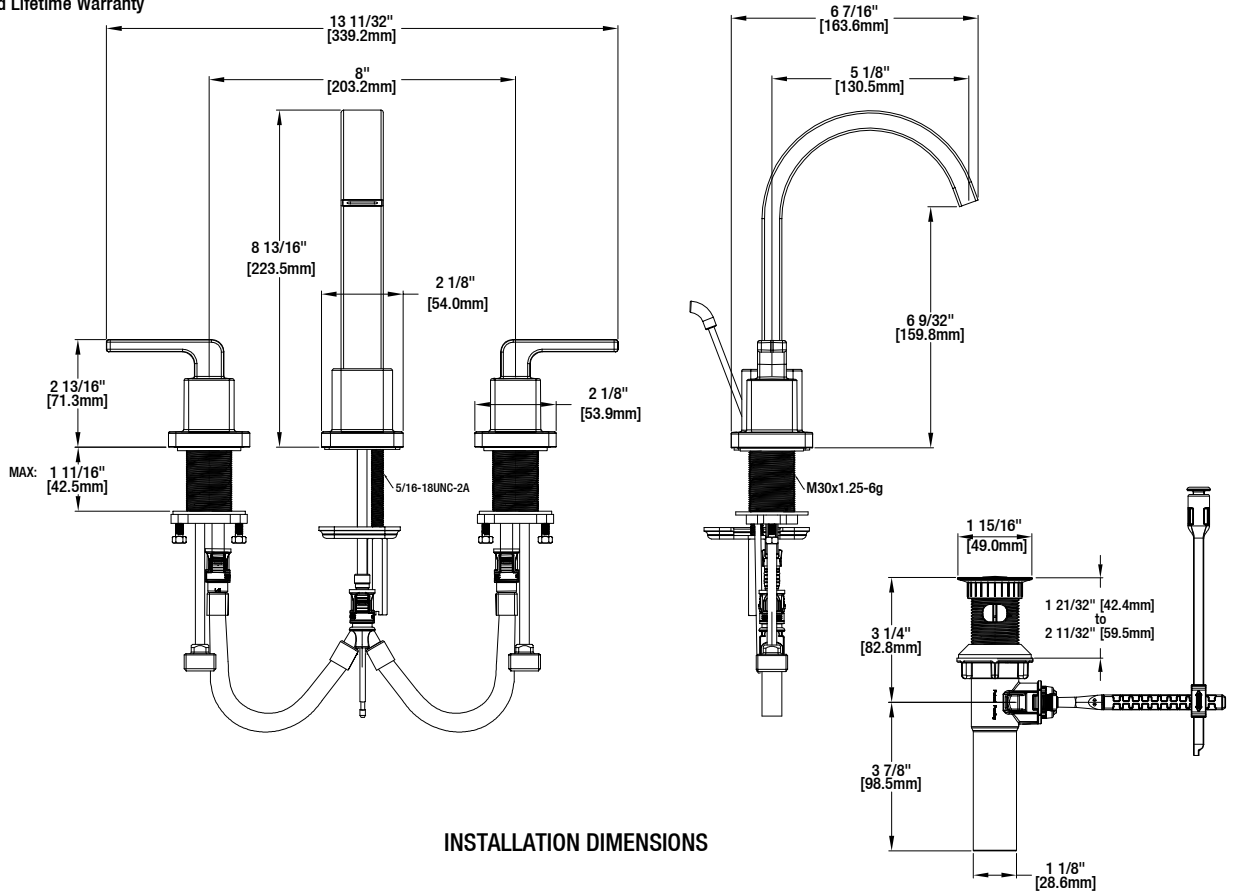

WARRANTY

- Limited Lifetime Warranty

Glacier Bay reserves the right to make changes in specifications and materials and to change and discontinue models, both without notice or obligation. Dimensions are for reference only.