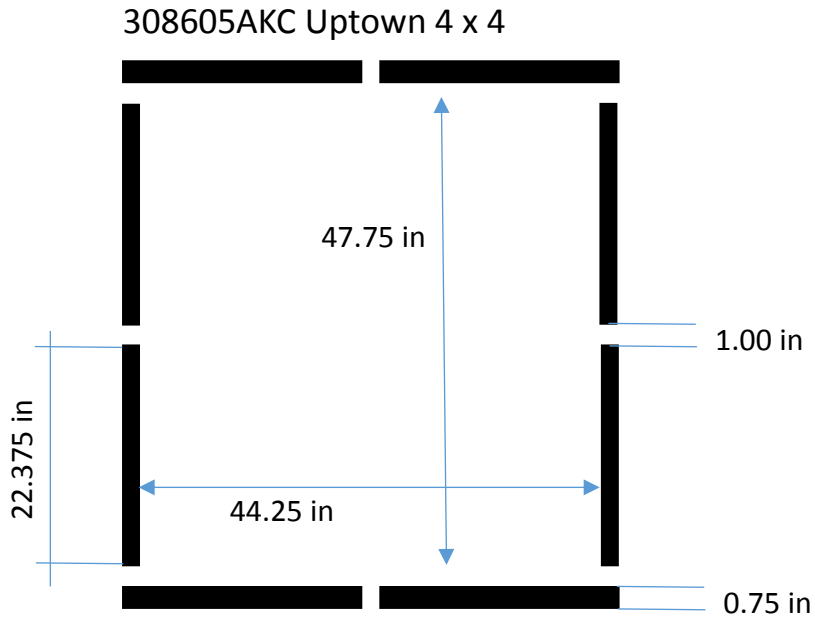

Uptown Kennels Inside Dimensions – Plan View

Panel gaps = 1 in
Panel Width = 22 3/8 in
Tube Size = 3/4 in

308606AKC Uptown 4 x 8

Panel gaps = 1 in
Panel Width = 22 3/8 in
Tube Size = 3/4 in