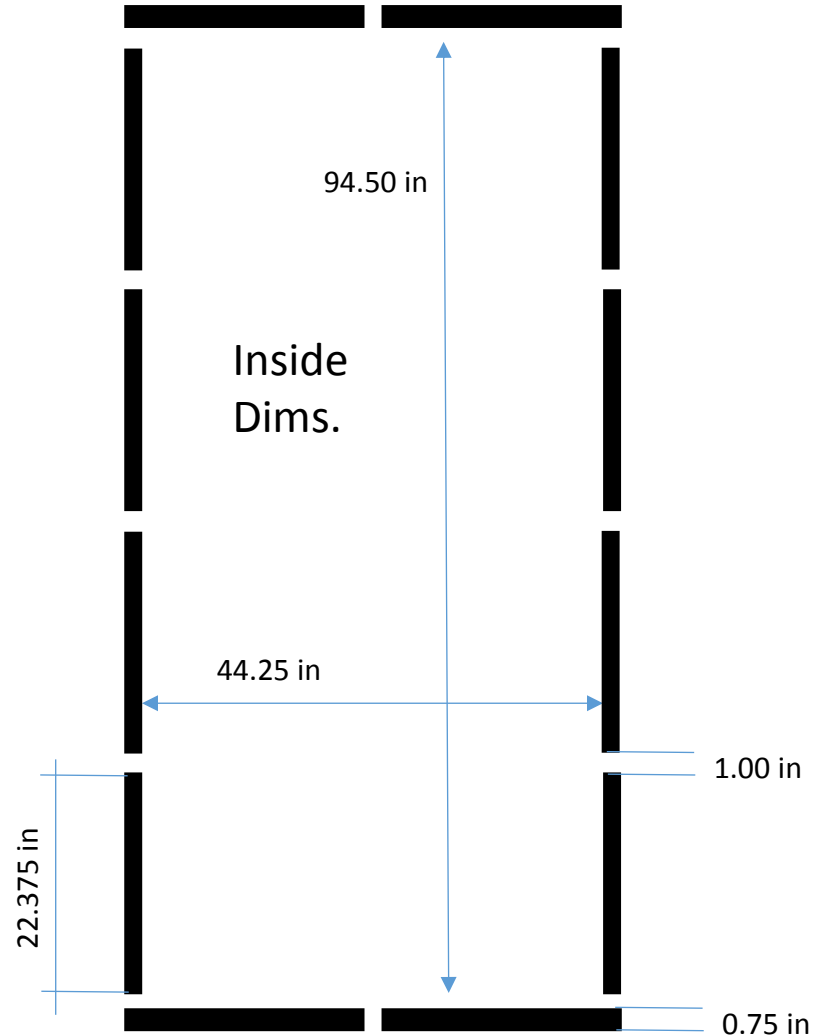

Uptown Kennels Inside Dimensions – Plan View

Panel gaps = 1 in
Panel Width = 22 3/8 in
Tube Size = 3/4 in

308606AKC Uptown 4 x 8

Panel gaps = 1 in
Panel Width = 22 3/8 in
Tube Size = 3/4 in