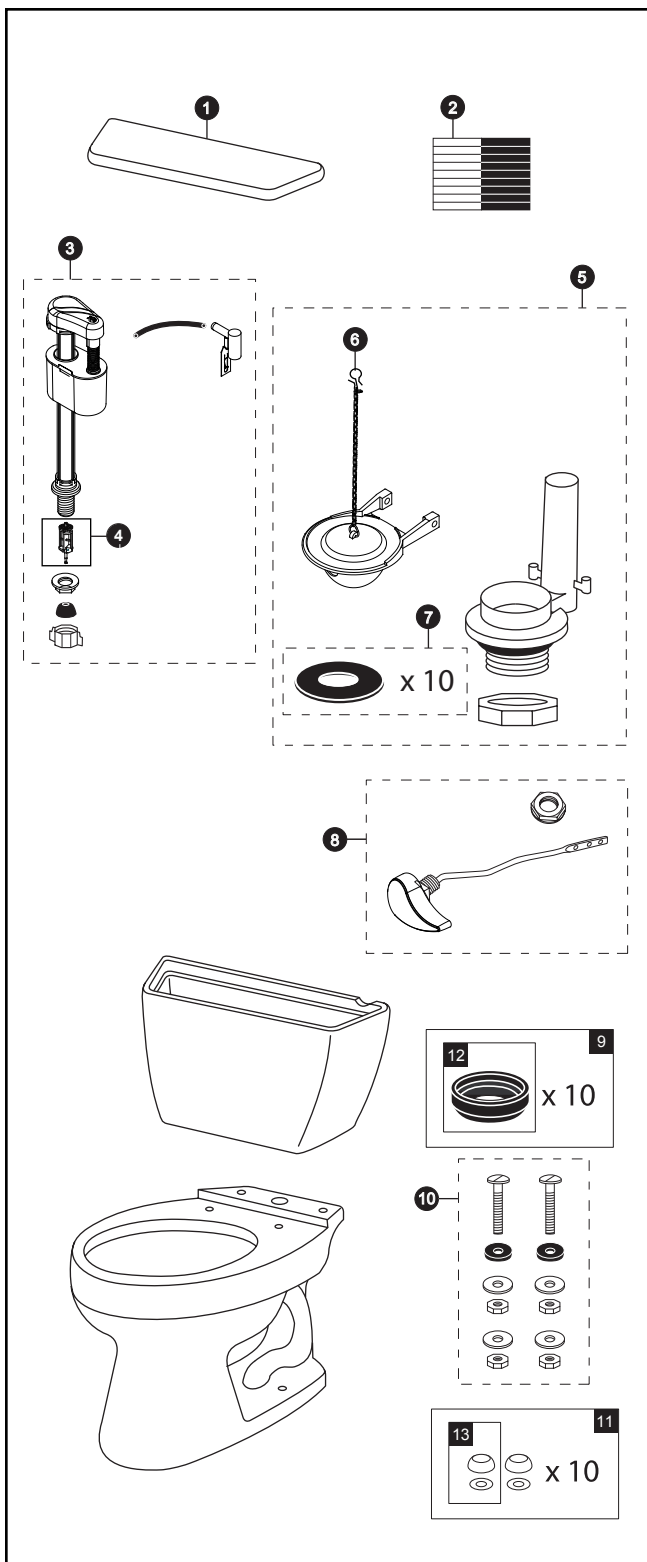

# CST743SD

CST743SD  
ST743SD  
C743S

## Drake® 1.6 Gpf Toilet, Round, G-Max®, 12" Rough-In, Insulated Tank

Actual product may differ slightly from illustration.

Item	Part	Description
1	TCU743CR#01 TCU743CR#03 TCU743CR#04 TCU743CR#11 TCU743CR#12 TCU743CR#51	Tank Lid w/ Velcro Tape Tank Lid w/ Velcro Tape Tank Lid w/ Velcro Tape Tank Lid w/ Velcro Tape Tank Lid w/ Velcro Tape Tank Lid w/ Velcro Tape
2	THU107	Velcro Tape
3	TSU24A	Fill Valve
4	THU229	Fill Valve Filter
5	THU130	Flush Valve
6	THU331S	Flapper w/ Chain
7	THU096	Flapper Gaskets (for 10 toilets) (10 Pieces)
8	THU068#01 THU068#03 THU068#04 THU068#11 THU068#12 THU068#51 THU068#BN THU068#CP THU068#PN	Trip Lever Trip Lever Trip Lever Trip Lever Trip Lever Trip Lever Trip Lever Trip Lever Trip Lever
9	THU131	Tank to Bowl Gaskets (for 10 toilets)
10	TSU01D	Tank Mounting Kit
11	THU098#01 THU098#03 THU098#04 THU098#51	Bolt Cap Sets (for 10 toilets) for #01 & #11 Bolt Cap Sets (for 10 toilets) for #03 & #12 Bolt Cap Sets (for 10 toilets) Bolt Cap Sets (for 10 toilets)
12	9BU024E	3" Tank to Bowl Gasket
13	THU044#01 THU044#03 THU044#04 THU044#51	Bolt Cap Sets (for 10 toilets) for #01 & #11 Bolt Cap Sets (for 10 toilets) for #03 & #12 Bolt Cap Sets (for 10 toilets) Bolt Cap Sets (for 10 toilets)

#### Two-Piece Toilet

(CST) Gravity Type Toilet  
(743) Model  
(S) G-Max®  
(D) Insulated Tank