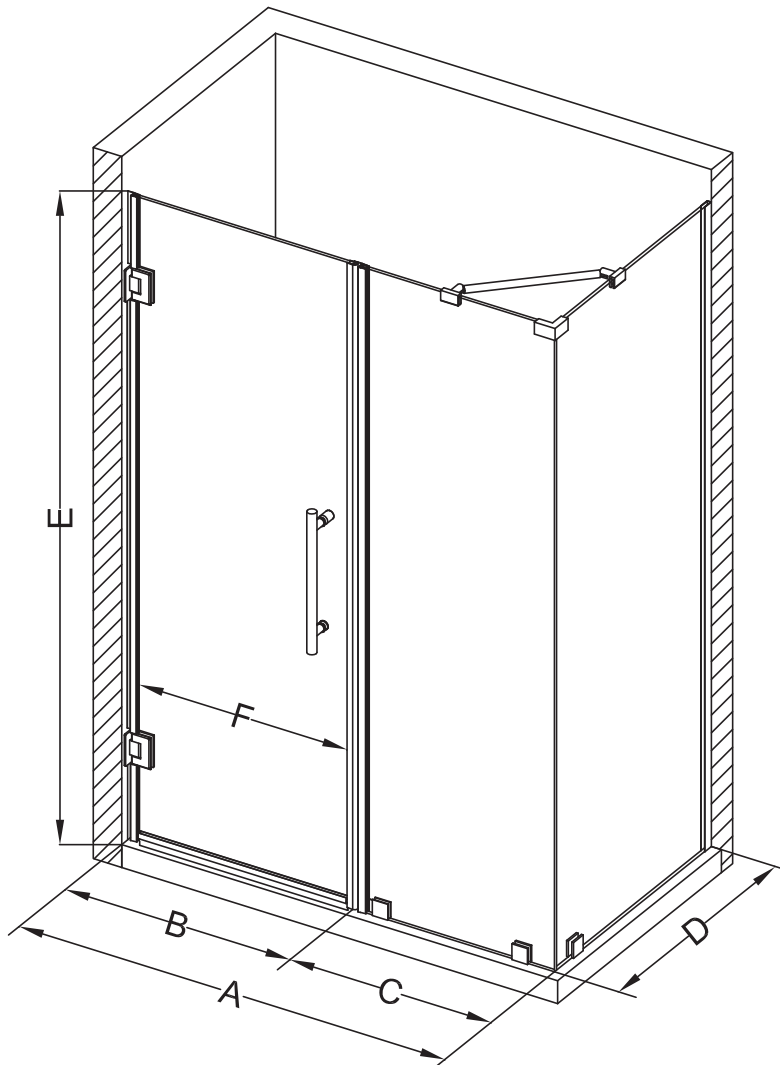

# Aston Bromley SEN967-6432

MODEL	WALL OPENING (A)	DOOR PANEL (B)	FIXED PANEL (C)	RETURN PANEL (D)	HEIGHT (E)	DOOR WALK THROUGH (F)
SEN967-643230-10	63 1/4"-64 1/4"	31 5/8"	31 5/8"	30"-30 3/8"	72"	29 5/8"-30 5/8"
SEN967-643232-10	63 1/4"-64 1/4"	31 5/8"	31 5/8"	32"-32 3/8"	72"	29 5/8"-30 5/8"
SEN967-643234-10	63 1/4"-64 1/4"	31 5/8"	31 5/8"	34"-34 3/8"	72"	29 5/8"-30 5/8"
SEN967-643236-10	63 1/4"-64 1/4"	31 5/8"	31 5/8"	36"-36 3/8"	72"	29 5/8"-30 5/8"
SEN967-643238-10	63 1/4"-64 1/4"	31 5/8"	31 5/8"	38"-38 3/8"	72"	29 5/8"-30 5/8"