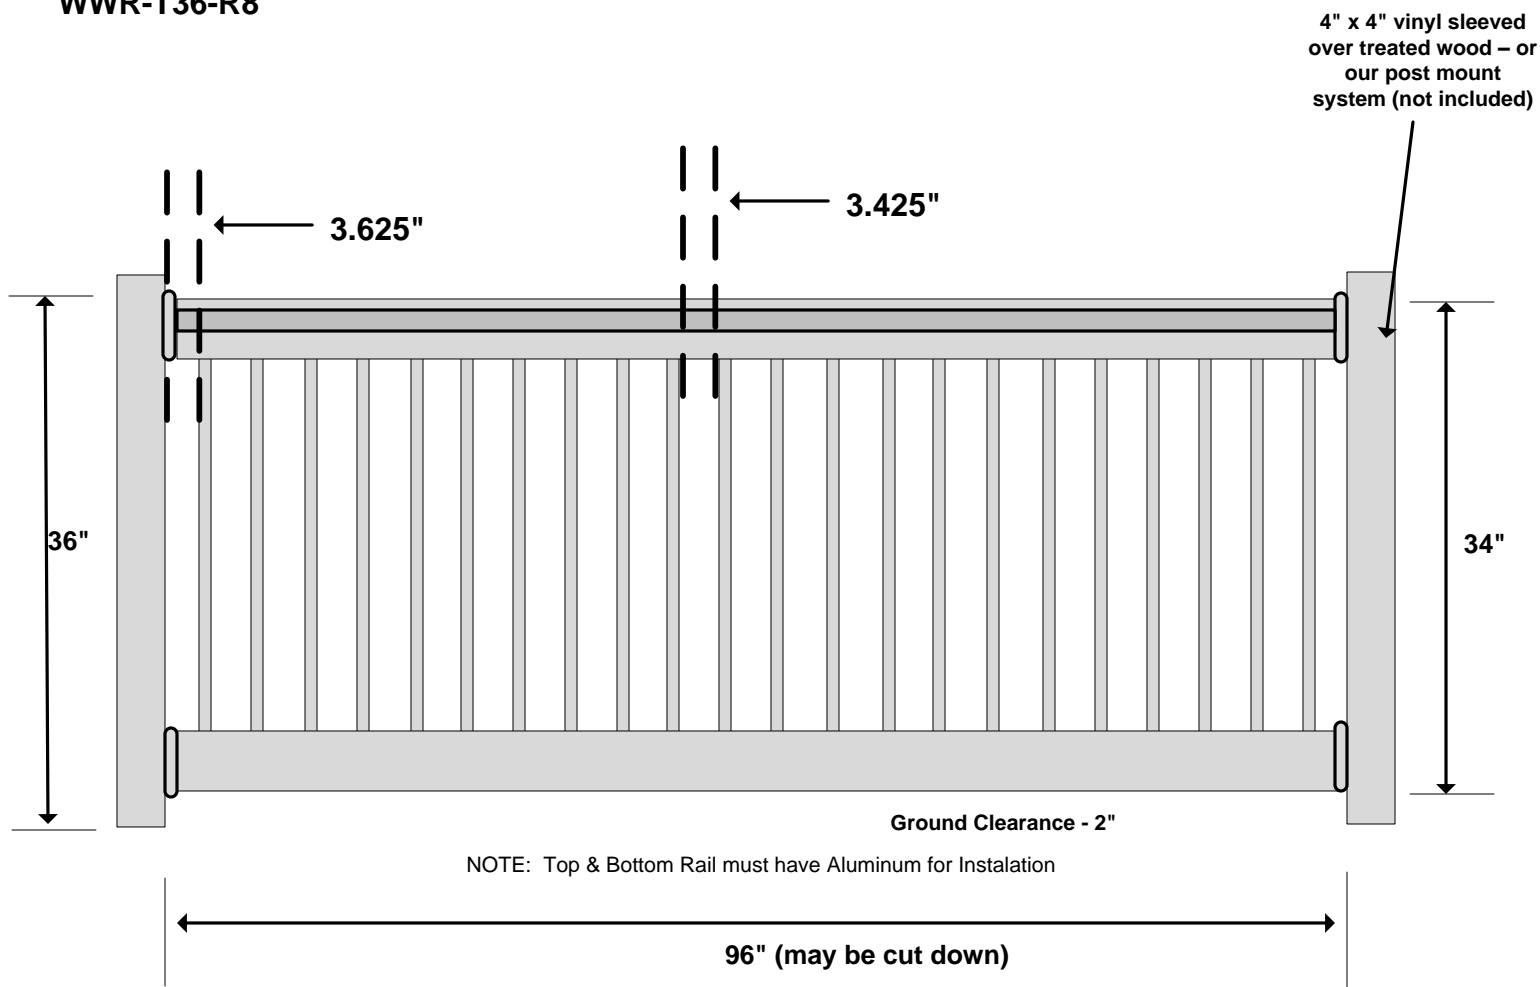

# T-Rail Top & 2" x 3.5" Bottom w/Round Aluminum Spindles

## Product Evaluation Report – PER-12049

8' Straight Railing Kit  
WWR-T36-R8

### Material per 96" wide panel

1	Number of Panels				
1	Top Rail - T-Rail	T-Rail Top - 96"*			
1	Bottom Rail	2" x 3.5" x 96"*			
2	Aluminum Channel	Fits into the top & bottom rail			
2	Straight Bkts (Pairs)	T-Rail & 2" x 3.5" Straight Set			
22	Spindles	Black - 3/4" x 32" Round Aluminum Spindles			
	*Actual Measurements may vary				