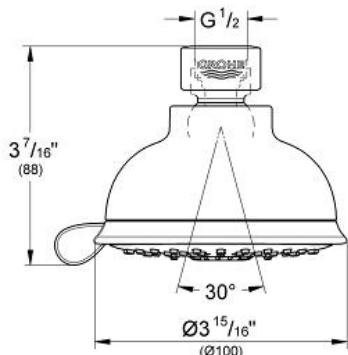

Product Description:

Head shower 4 sprays

Standard Specification:

- GROHE Rain O², Rain, • Massage, Jet
- Rotating ball joint ± 15°
- GROHE EcoJoy® 2.4 g flow limiter
- GROHE DreamSpray® perfect spray pattern
- GROHE StarLight® finish
- SpeedClean® anti-lime system
- Inner WaterGuide for a longer life
- Suitable for instantaneous heater
- Min. recommended pressure: 15 psi
- Blister pack

Applicable Codes & Standards:

- Energy Policy Act of 1992
- ASME A112.18.1/CSA B125.1

Color:

- 27610 000 chrome
- 27610 EN0 brushed nickel