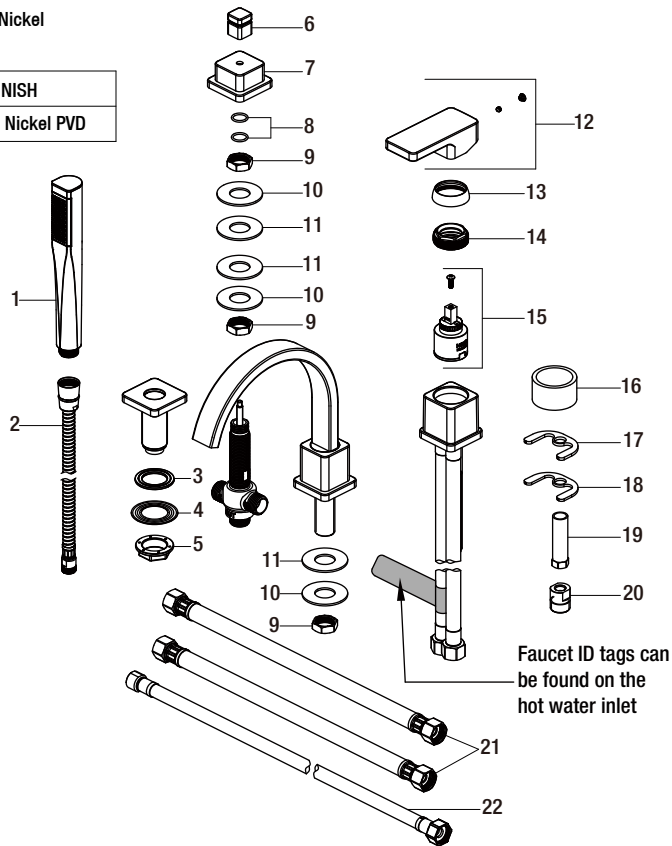

## Replacement Parts List

Marx Single-Handle Roman Tub Faucet in Brushed Nickel

| MODEL         | Internet SKU # | FINISH             |
|---------------|----------------|--------------------|
| HD67526X-5104 | 300657668      | Brushed Nickel PVD |

| Part | Description      | Part #    | Internet SKU # | Store SKU # |
|------|------------------|-----------|----------------|-------------|
| 1    | Hand held shower | RP3831804 |                |             |
| 2    | Spray hose       | RP38319   |                |             |
| 3    | Plastic washer   | RP64232   |                |             |
| 4    | Metal washer     | RP64233   |                |             |
| 5    | Mounting nut     | RP56117   |                |             |
| 6    | Lift rod knob    | RP4025404 |                |             |
| 7    | Decorative cap   | RP8058704 |                |             |
| 8    | O-Ring           | RP60021   |                |             |
| 9    | Mounting nut     | RP56028   |                |             |
| 10   | Metal washer     | RP64033   |                |             |
| 11   | Rubber washer    | RP64032   |                |             |