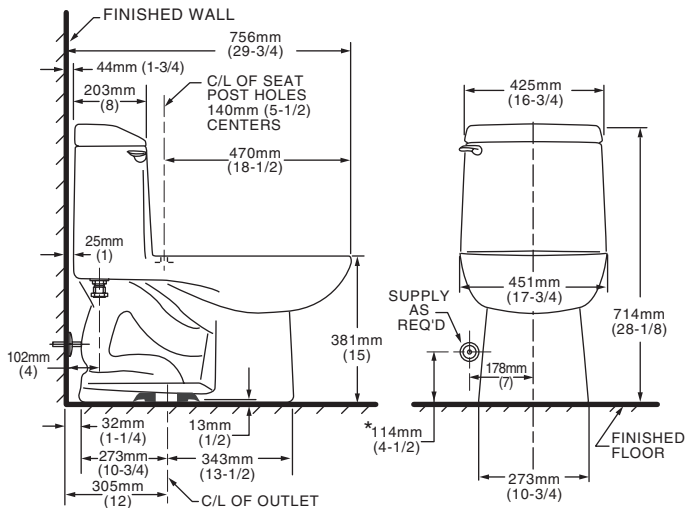

CHAMPION® 4 ELONGATED ONE-PIECE TOILET

2004.014

- Vitreous china
- EverClean™ anti-microbial surface which inhibits the growth of stain and odor causing bacteria, mold, and mildew
- Low-consumption (6.0 Lpf/1.6 gpf)
- Features **Champion® 4 Flushing System** performance platform
- 4" self-closing, piston action Accelerator™ flush valve
- Elongated siphon action jetted bowl
- 2-3/8" fully-glazed trapway
- Chrome trip lever
- Rim height at 15" (381mm)
- 100% factory flush tested
- 2 bolt caps
- 10 year warranty

Nominal Dimensions:

756 x 451 x 714mm
 (29-3/4" x 17-3/4" x 28-1/8")

Fixture only, seat and supply by others

Compliance Certifications -

Meets or Exceeds the Following Specifications:

- ASME A112.19.2M for Vitreous China Fixtures- includes Flush Performance, Ball Pass Diameter, Trap Seal Depth and all Dimensions

To Be Specified:

- Color:
 - White Bone Silver Linen Black
- Seat:
 - Champion® Slow Close Elongated #5325.010
 - Rise & Shine Elongated #5324.019
- Supply with Stop (by other):

NOTES:

THIS TOILET IS DESIGNED TO ROUGH-IN AT A MINIMUM DIMENSION OF 305MM (12") FROM FINISHED WALL TO C/L OF OUTLET. SUPPLY NOT INCLUDED WITH FIXTURE AND MUST BE ORDERED SEPARATELY.

* DIMENSION SHOWN FOR LOCATION OF SUPPLY IS SUGGESTED.

IMPORTANT: Dimensions of fixtures are nominal and may vary within the range of tolerances established by ANSI Standard A112.19.2. These measurements are subject to change or cancellation. No responsibility is assumed for use of superseded or voided pages.