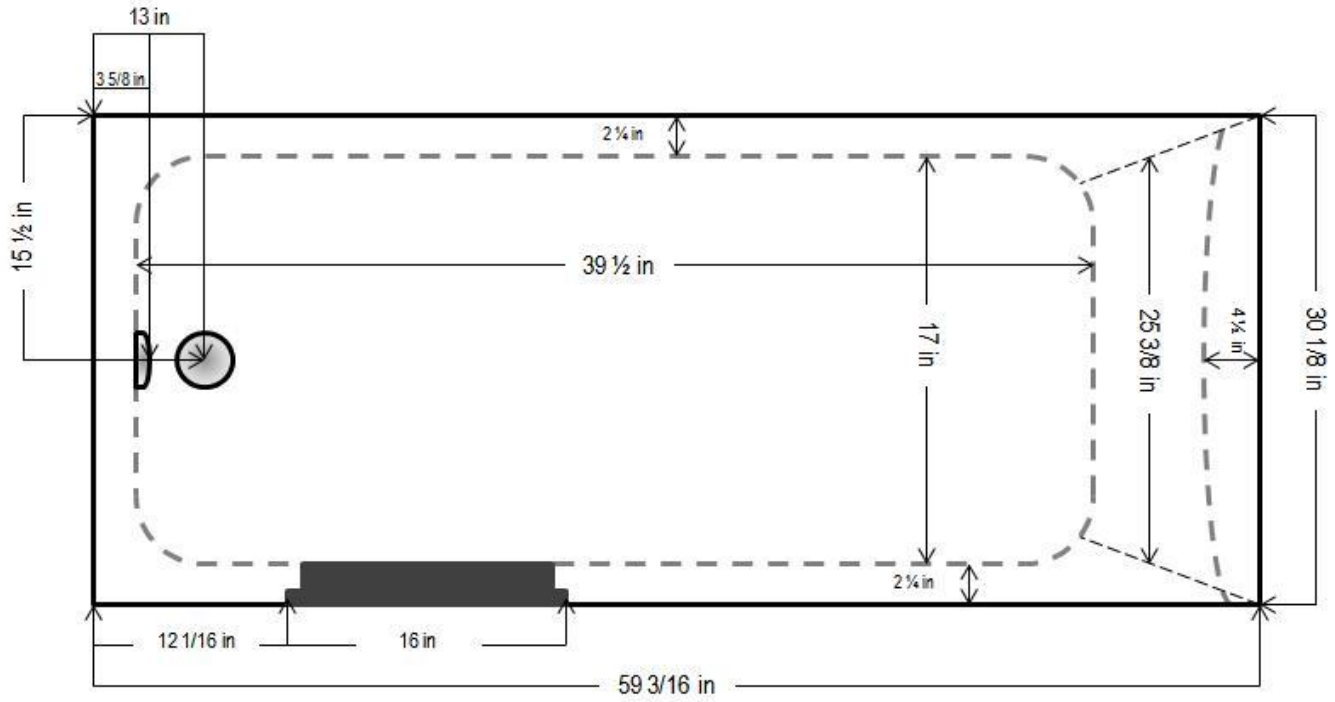

Left Hand Tub