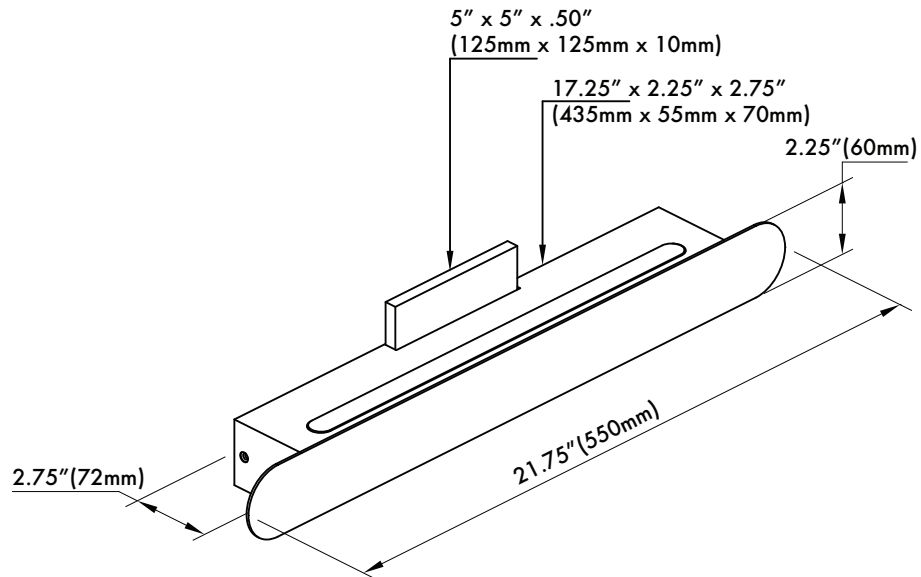

**SPECIFICATIONS**

• LUMENS	860LM
• WATTS	17W
• VOLTAGE	120V
• CRI	80
• CCT	3000K
• IP RATED	DAMP LOCATION
• MATERIAL	ALUMINUM / ACRYLIC
• FINISH	ALUMINUM (SILVER)
• LIFETIME	50,000 HOURS
• DIMMABLE	YES, ELV
• SHADE SHAPE	RECTANGULAR
• SHADE MATERIAL	ALUMINUM / ACRYLIC
• SHADE COLOR	WHITE / SILVER
• WARRANTY	5-YEAR LIMITED
• ADA COMPLIANT	

THE MEASUREMENTS ARE ROUNDED TO THE NEAREST 1/4"

**AVAILABLE FINISHES**