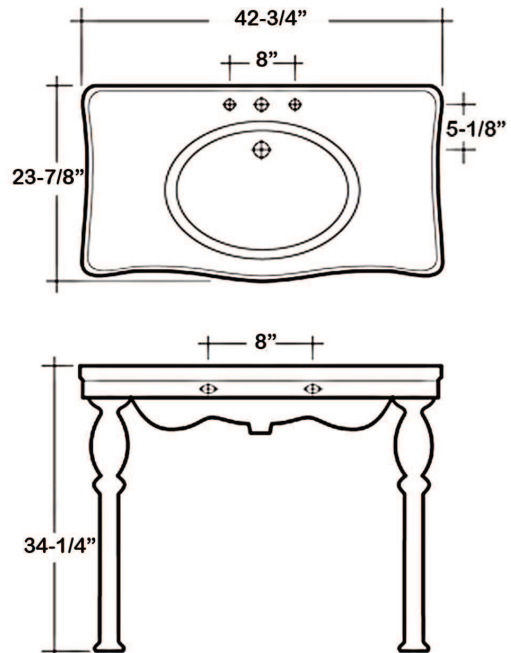

MILANO DELUXE CONSOLE

Cat. No
97x

W: 42-3/4"
D: 23-7/8"
H: 34-1/4"

Back of basin to center of faucet: 2-1/2"
Back of basin to center of drain: 7-1/2"
Mount bolts height: 32"
Mount holes cc: 8"
Side deck: 9"

Interior Dimensions:

Basin Interior: 20" x 15"
Basin Depth: 6-1/2"
Faucet and spout holes: 1-1/2"

Features:

- ▶ Made of Vitreous China
- ▶ Available with 1-hole or 8" widespread
- ▶ Large deck
- ▶ Mounting Hardware Included
- ▶ Overflow

Colors:

WH White

Meets or exceeds the following specifications: ASME A112.19.2 2008 and CSA B45.1-08 for ceramic plumbing fixtures.

Dimensions of fixture are nominal and may vary within the range of tolerances established by ASME Standard A112.19.2. Dimensions and specifications subject to change without notice.