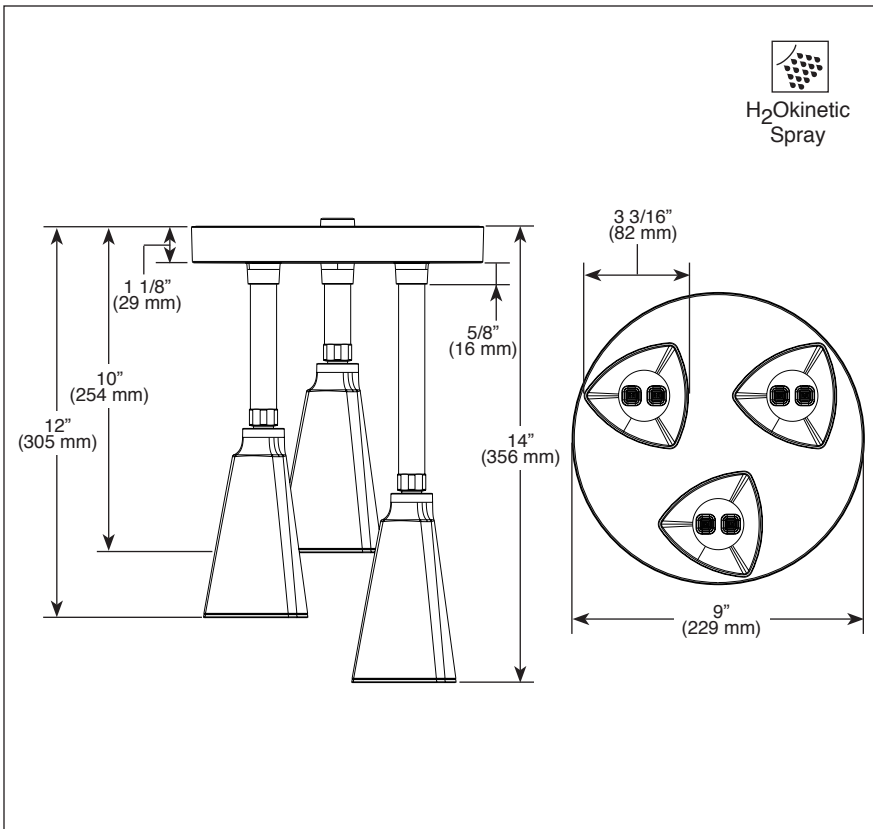

STANDARD SPECIFICATIONS:

- Maximum flow rate 2.0 gpm (7.6 L/min) @ 80 PSI.
- Adjustable pendant showerheads for ideal coverage.
- To be used with a 9" (2286 mm) ceiling.

Submitted Model No.: _____

Specific Features: _____