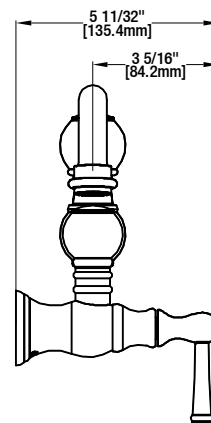

Lyndhurst Single-Handle Wall-Mount Pot Filler Faucet

MODEL	SKU #	FINISH
HD67501-5101	310251336	Chrome
HD67501-5108D2	310251303	Stainless Steel

FEATURES

- Max Flow Rate: 1.8 gpm (6.8 L/min) at 60 psi
- Spout Reach: 9 13/16"
- Spout Height: 8 15/16"
- 1/4 Turn Ceramic Valve for Lifetime Drip-Free Operation

CODE COMPLIANCE

- IAPMO Certified: ASME A112.18.1/CSA B125.1
- NSF 61 Section 9
- NSF 372
- Calgreen Certified
- Meets AB 1953 Lead Standard
- ADA Compliant

WARRANTY

- Limited Lifetime Warranty

INSTALLATION DIMENSIONS

Glacier Bay reserves the right to make changes in specifications and materials and to change and discontinue models, both without notice or obligation. Dimensions are for reference only.