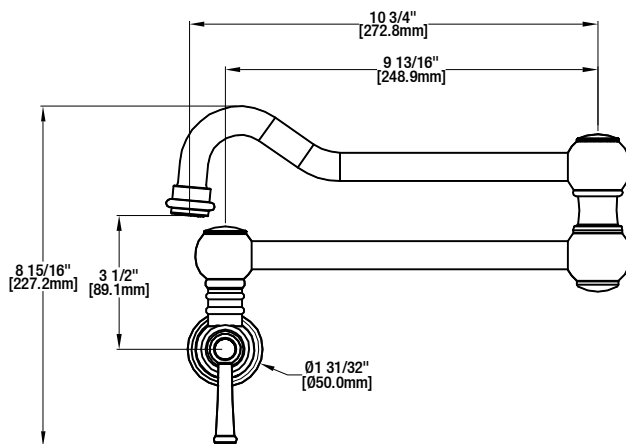

Lyndhurst Single-Handle Wall-Mount Pot Filler Faucet

MODEL	SKU #	FINISH
HD67501-5101	310251336	Chrome
HD67501-5108D2	310251303	Stainless Steel

FEATURES

- Max Flow Rate: 1.8 gpm (6.8 L/min) at 60 psi
- Spout Reach: 9 13/16"
- Spout Height: 8 15/16"
- 1/4 Turn Ceramic Valve for Lifetime Drip-Free Operation

CODE COMPLIANCE

- IAPMO Certified: ASME A112.18.1/CSA B125.1
- NSF 61 Section 9
- NSF 372
- Calgreen Certified
- Meets AB 1953 Lead Standard
- ADA Compliant

WARRANTY

- Limited Lifetime Warranty

INSTALLATION DIMENSIONS

Glacier Bay reserves the right to make changes in specifications and materials and to change and discontinue models, both without notice or obligation. Dimensions are for reference only.