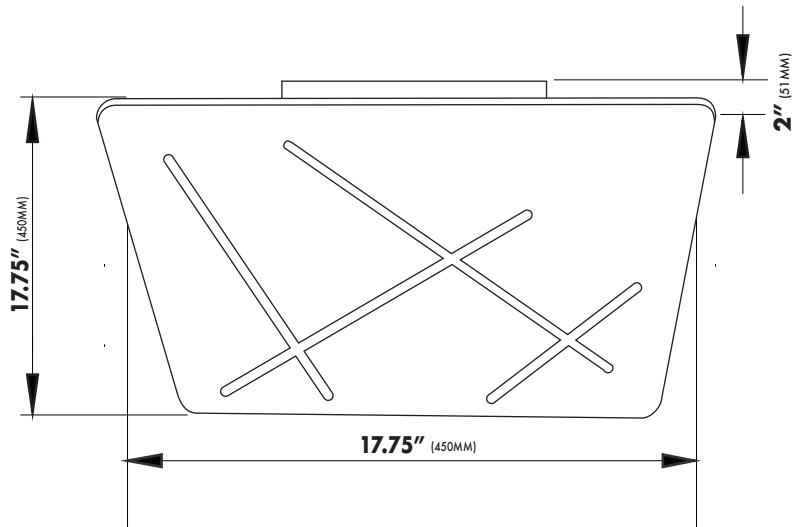

FEATURES

- Aluminum Body / Acrylic Lens
- 3000 Kelvin / 1700 Lumens / >80 CRI
- 48 Watts / 120 Volts
- Dimmable LED (15% - 100%) with ELV - Electric Low Voltage Dimmers
- Dry Rated

TECHNOLOGIES

- **CONTINUU** - PRESERVES THE INTEGRITY OF THE LED SYSTEMS BY RESPONDING TO THE NEEDS OF THE DIODES THROUGHOUT THEIR LIFETIME, INCLUDING: AMBIENT
- **VOPTICS** - LENSES CREATE A SPREAD OF EVEN, FULL BODIED LIGHT.
- **PEARL PURE** - PRODUCES BRILLIANT, FULL-BODIED WHITE LIGHT WITH HIGH COLOR RENDERING SO COLORS WITHIN THE ROOM ARE LIT ACCURATELY AND VIBRANTLY.

MODEL#VMC41200 DIMENSIONS

OVERALL: **17.75" x 17.75" x 2"** (450MMx450MMx51MM)

AVAILABLE FINISHES