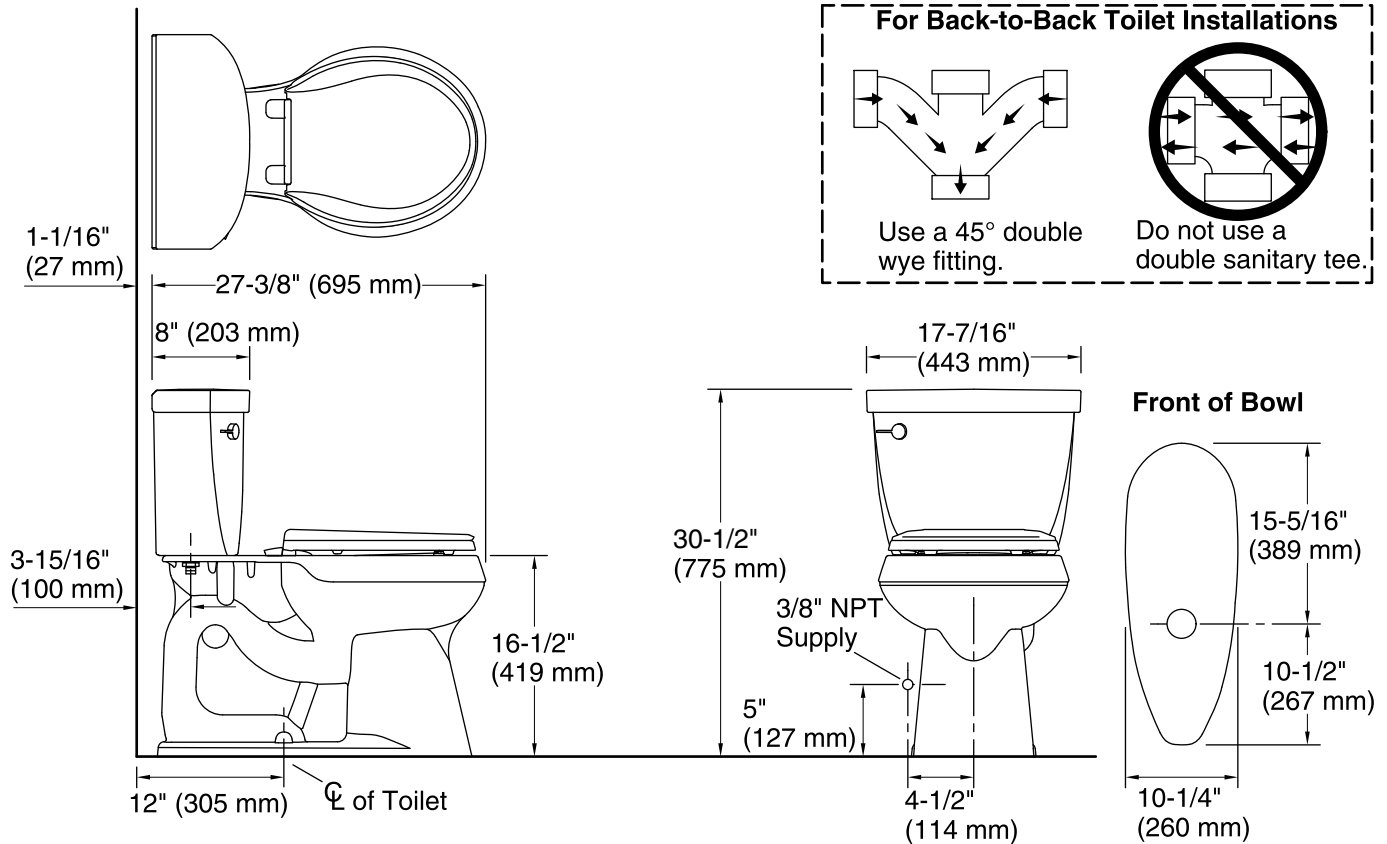

## Features

- Two-piece toilet.
- Round-front bowl offers an ideal solution for smaller baths and powder rooms.
- Comfort Height® feature offers chair-height seating that makes sitting down and standing up easier for most adults.
- 1.28 gallons per flush (gpf).
- 2-1/8" fully glazed trapway.
- Standard left-hand Polished Chrome trip lever.
- Comes with Quiet-Close™ Grip-Tight seat.
- Complete Solution® toilets provide everything you need in one box, including bowl, tank, seat, wax ring, and floor hardware.
- Coordinates with other products in the Cimarron collection.

## Installation

- Standard 12-inch rough-in.
- DryLock™ System saves installation time and helps prevent water leakage.
- Supply line not included.

### Color Code Description

	0	White
--	---	-------

**Cimarron® Comfort Height®**  
 The Complete Solution® round-front toilet, 1.28 gpf  
**K-78249**

**Technical Information**

All product dimensions are nominal.

Toilet type:	Two-piece, Floor-mount
Waste Outlet:	Floor
Bowl shape:	Round-front
Flush type:	AquaPiston®
Water Consumption	
Full:	1.28 gpf (4.8 lpf)
Rough-in:	12" (305 mm)

**Notes**

Install this product according to the installation instructions.