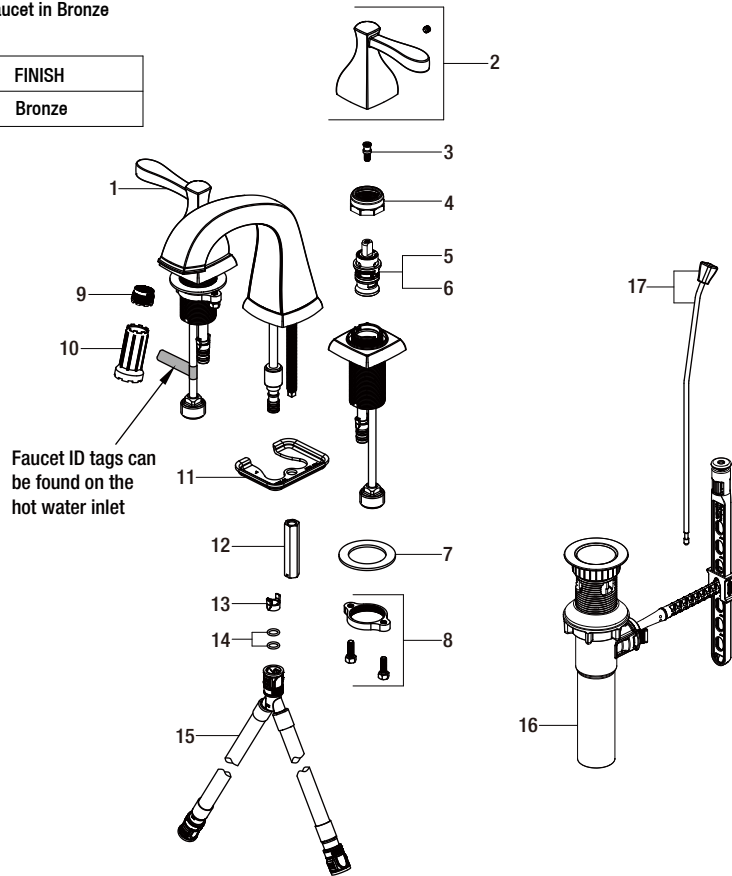

Replacement Parts List

Milner 8in. 2-Handle Widespread Bathroom Faucet in Bronze

MODEL	SKU #	FINISH
HD67624W-6027H2	304367683	Bronze

Many replacement parts can be purchased online or at your local store. Please use the table below to identify the part SKU number needed, go to HOMEDEPOT.COM, and check for online and store availability. If you can't find the part you are looking for, please call 1-855-HD-GLACIER.

Part	Description	Part #	Internet SKU #	Store SKU #
1	Handle assembly H	RP1359827H2		
2	Handle assembly C	RP1359927H2		
3	Connector	RP50003		
4	Bonnet	RP70435	206864739	
5	Cartridge H	RP20067	301158139	
6	Cartridge C	RP20068	301158129	
7	Washer	RP64147		
8	Nut & Screw	RP56114		
9	Aerator	RP30191		

Part	Description	Part #	Internet SKU #	Store SKU #
10	Plastic wrench	RP30040		
11	Washer	RP70228		
12	Nut	RP56012		
13	Block	RP70421		
14	O-ring	RP60002		
15	Quick connect hose	RP70430		
16	ClickInstall™ drain assembly	RP4022827H2		
17	Lift rod	RP4023327H2		