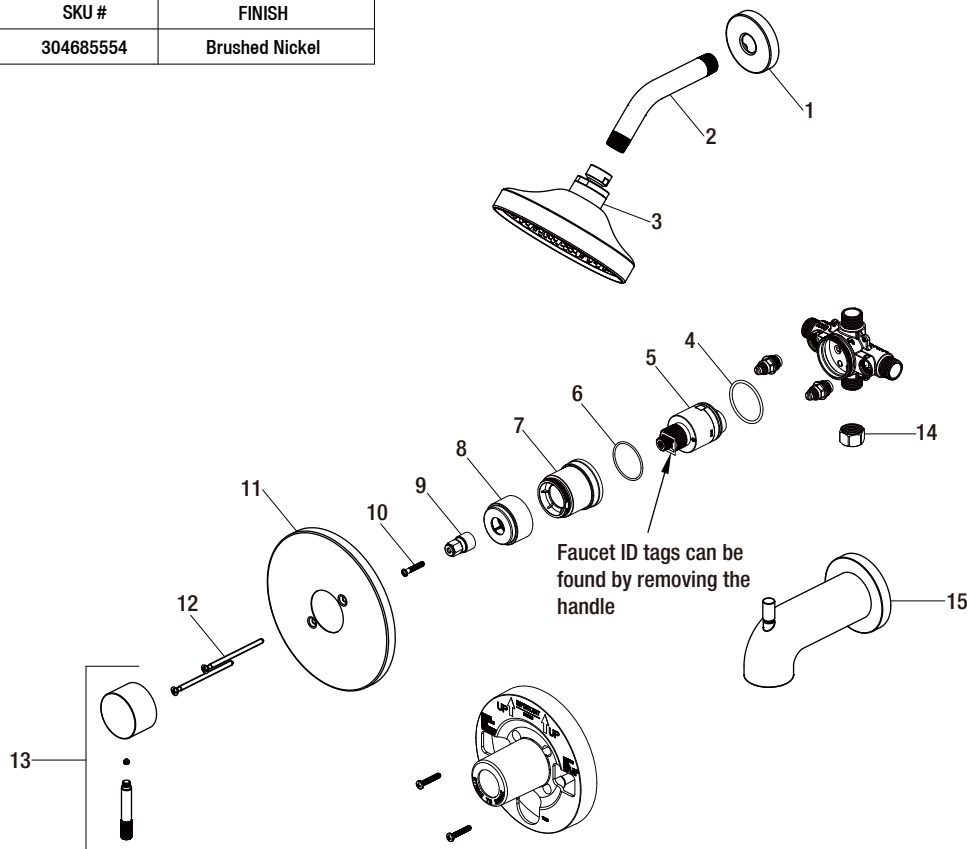

Replacement Parts List

Single-Handle 1-Spray Pressure Balance Tub and Shower Faucet

MODEL	SKU #	FINISH
HD873X-4504	304685554	Brushed Nickel

Many replacement parts can be purchased online or at your local store. Please use the table below to identify the part SKU number needed, go to HOMEDEPOT.COM, and check for online and store availability. If you can't find the part you are looking for, please call 1-855-HD-GLACIER.

Part	Description	Part #	Internet SKU #	Store SKU #
1	Shower flange	RP3804904		
2	Shower arm	RP3804704		
3	Shower head	RP3830504		
4	O-ring	RP60101		
5	Cartridge	RP20075	202666286	270530
6	O-ring	RP60091		
7	Bonnet	RP7043704		
8	Sleeve	RP8029704		

Part	Description	Part #	Internet SKU #	Store SKU #
9	Inverter	RP64043		
10	Screw	RP50070		
11	Escutcheon	RP8042004		
12	Escutcheon screw	RP5006604		
13	Handle assembly	RP1348404		
14	Plug	RP70365		
15	Spout	RP3302904		