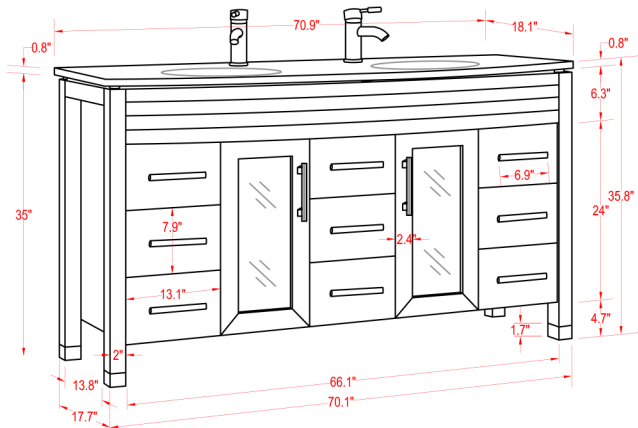

# Bathroom Cabinet

Unit

inch

Model

Figi-71

Cabinet: 70.9"x18.1"x35.8" inch

Handle: 6.9" inch

(PLAN)