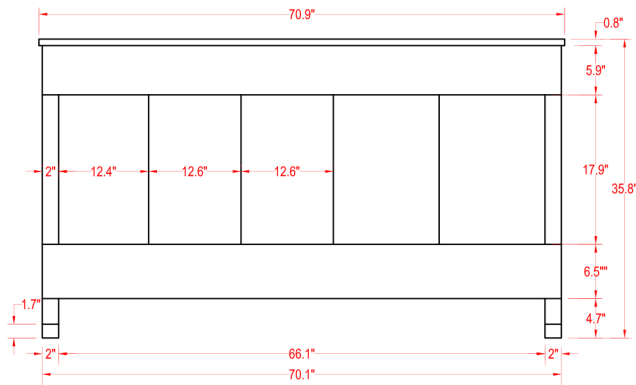

# Bathroom Cabinet

Unit

inch

Model

Figi-71

Cabinet: 70.9"x18.1"x35.8" inch

Handle: 6.9" inch

(PLAN)