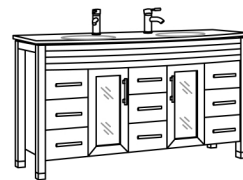

# Bathroom Cabinet

Unit

inch

Model

Figi-71

Cabinet: 70.9"x18.1"x35.8" inch

Handle: 6.9" inch

(PLAN)