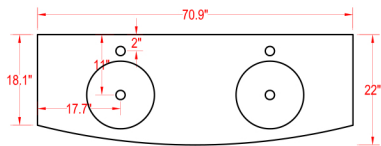

# Bathroom Cabinet

Unit

inch

Model

Figi-71

Cabinet: 70.9"x18.1"x35.8" inch

Handle: 6.9" inch

(PLAN)