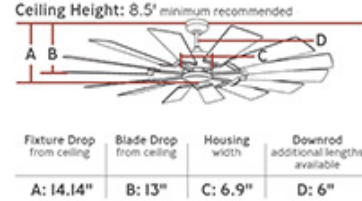

Collection: Prairie

UPC #:014817576726

Finish: Aged Pewter (AGP)

Blade Finish: Light Grey Weathered Oak

Blade Finish 2: Undefined

Dimensions:

- **Diameter:** 62"
- **Weight:** 25.96 lbs.
- **Reverse Switch:** Remote Controlled
- **Rev. Switch Location:** Remote Transmitter
- **Motor Size:** 125.0 X 25.0
- **Diameter of Housing:** 6.9
- **Light Kit Included:** Yes
- **Remote Included:** Hand Remote
- **Location of Receiver:** Canopy
- **Remote Group(s):**

Bulbs:

1 - LED Integrated Array 15w 120v - included

Features:

- Includes a green, energy-efficient DC motor
- A Finishing Cap is included if the light kit is unnecessary.
- This advanced LED technology is carefully designed and selected to consist of the highest quality LED chipsets for superior performance and reliability.

Material List:

14 Blade - Wood - Light Grey Weathered Oak
1 Body - Steel - Aged Pewter

Safety Listing:

Safety Listed for Dry Locations
Safety Listed for Dry Locations

Instruction Sheets:

Shade / Glass / Diffuser Details:

Part	Material	Finish	Quantity	Item Number	Length	Width	Height	Diameter	Fitter Diameter	Shade Top Length	Shade Top Width	Shade Top Diameter
Lens	Lexan	Frosted White	1				1 1/32	5 1/4				

Monte Carlo reserves the right to revise the design of components of any product due to parts availability or change in safety listing standards without assuming any obligation or liability to modify any products previously manufactured and without notice. This literature depicts a product design that is the sole and exclusive property of Monte Carlo . In compliance with U.S copyright and patent requirements, notification is hereby presented in this form that this literature, or the product it depicts, is not to be copied, altered or used in any manner without the express written consent of, or contrary to the best interests of Monte Carlo 1/2 A Generation Brands Company.