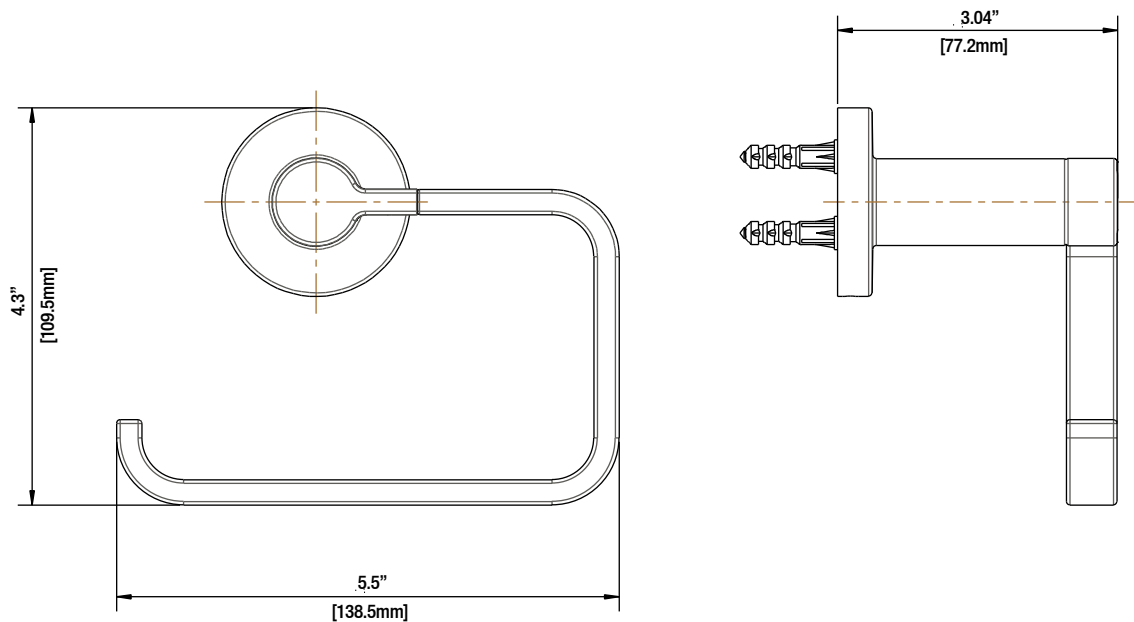

Specifications

Glacier Bay Modern Series Towel Ring

| MODEL | SKU # | FINISH |
|------------|-----------|--------|
| 20154-0501 | 303717310 | Chrome |

FEATURES

- 5.5"L x 4.3"W x 3.04"H
- Coordinates with Modern Series Bath Products
- Easy Installation
- Includes Mounting Hardware and Plastic Anchors
- Tools Required for Installation:
 - Drill with 1/4" Drill Bit
 - Philips Screwdriver
 - Small Flat Head Screwdriver

INSTALLATION DIMENSIONS

Glacier Bay reserves the right to make changes in specifications and materials and to change and discontinue models, both without notice or obligation. Dimensions are for reference only.