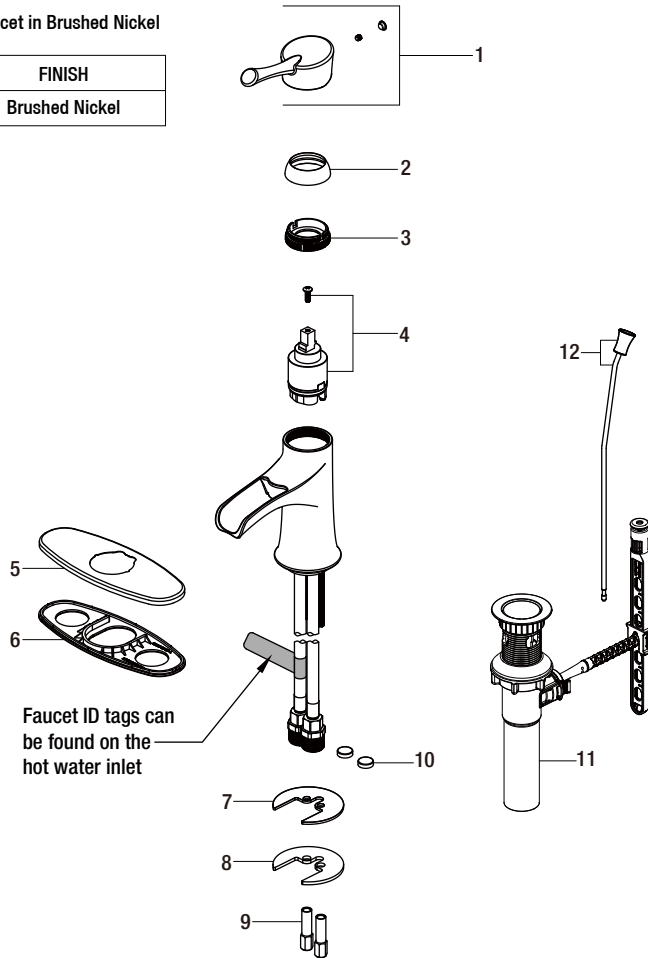

Replacement Parts List

Gatsby | 4 in. Centerset 1-Handle Bathroom Faucet in Brushed Nickel

| MODEL | SKU # | FINISH |
|---------------|-----------|----------------|
| HD66289W-6104 | 304685510 | Brushed Nickel |

| Part | Description | Part # | Internet SKU # | Store SKU # |
|------|-------------------|-----------|----------------|-------------|
| 1 | Handle assembly | RP1360304 | | |
| 2 | Cap | RP8013204 | | |
| 3 | Bonnet | RP70343 | | |
| 4 | Cartridge & Screw | RP20105 | | |
| 5 | Deck plate | RP8047304 | | |
| 6 | Gasket | RP80474 | | |
| 7 | Rubber washer | RP64176 | | |

| Part | Description | Part # | Internet SKU # | Store SKU # |
|------|------------------------------|-----------|----------------|-------------|
| 8 | Metal washer | RP64177 | | |
| 9 | Nut | RP56081 | | |
| 10 | Screen filter | RP70072 | | |
| 11 | ClickInstall™ drain assembly | RP4022804 | | |
| 12 | Lift rod | RP4028804 | | |