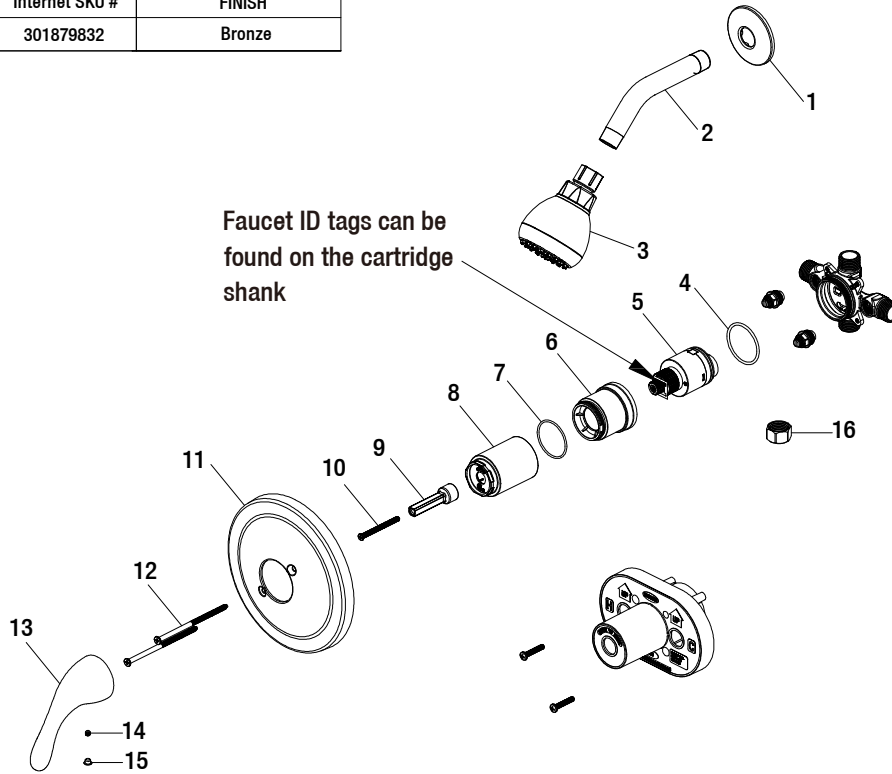

Replacement Parts List

Builders Shower Only

MODEL	Internet SKU #	FINISH
HD873X-0927D	301879832	Bronze

Many replacement parts can be purchased online or at your local store. Please use the table below to identify the part SKU number needed, go to HOMEDEPOT.COM, and check for online and store availability. If you can't find the part you are looking for, please call 1-855-HD-GLACIER

Part	Description	Part #	Internet SKU #	Store SKU #
1	Shower flange	RP3804627D		
2	Shower arm	RP3804727D		
3	Shower head	RP3830627D		
4	O-ring	RP60101		
5	Cartridge	RP20075		
6	Bonnet	RP7043701		
7	O-ring	RP60091		
8	Sleeve	RP8055327D		

Part	Description	Part #	Internet SKU #	Store SKU #
9	Inverter	RP70559		
10	Screw	RP70560		
11	Escutcheon	RP8055427D		
12	Escutcheon screw	RP5019027D		
13	Handle	RP1346927D		
14	Set screw	RP50002	302559340	
15	Index	RP10055		
16	Plug	RP70365		