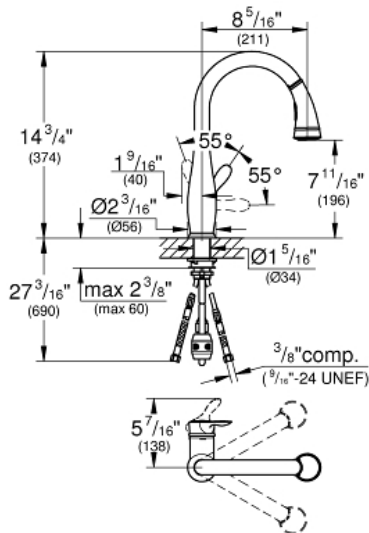

PARKFIELD
Single-Handle Kitchen Faucet
MODEL # 30213DC1

Pure Freude
an Wasser

GROHE

ADA

Product Description:
PARKFIELD
Single-Handle Kitchen Faucet

Standard Specification:

- Single hole installation
- Swivel Spout
- Swivel area 360°
- **Pull-out Dual Spray Control** - switches back and forth between regular flow and spray
- Ball joint glideflex hose
- Integrated non-return valve
- Automatic return to aerator
- Stainless steel flex lines
- Quick installation system
- Protected against backflow
- **SpeedClean®** anti-lime system
- **GROHE SilkMove** 35 mm ceramic cartridge
- With integrated temperature limiter
- **GROHE StarLight** finish
- Single lever handle
- Forward rotation lever, does not hit backsplash
- Weight operated pull back mechanism for hose
- 360° Ball-joint on hose for flexible handling of spray head
- Forward rotation lever, does not hit backsplash
- Max Flow Rate: 1.75 gpm (6.6 L/min)