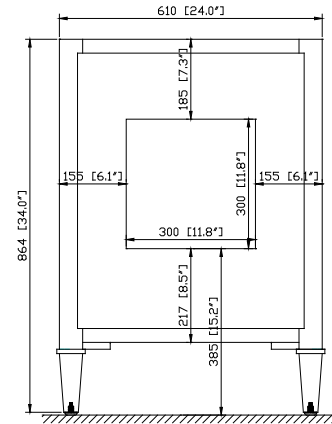

Avanity

KELLY-V24-GB

Features

- Solid poplar frame and MDF
- 2 soft-close drawers
- Antique nickel finished hardware
- Adjustable height levelers
- Under counter application

Colors / Finishes

- Grayish Blue

Nominal Dimension

- 24W x 21D x 34H (inches)

Components

Mirror	KELLY-M24-GB		
Vanity Top	SUT25BK	SUT25GB	SUT25CW
Sink	CUM18WT	CUM18LN	
Linen Tower	KELLY-LT22-GB		

Product Diagrams

Front

Back

Side

Top

For customer support please call 866 522 5578 weekdays 9:00 to 6:00 PST