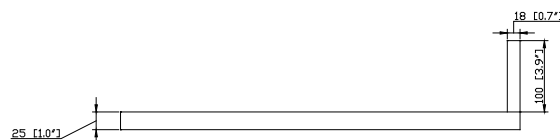

SUT25BK / SUT25CW / SUT25GB

Features

- BK - Natural black granite
- CW - Natural Carrera White marble
- GB - Natural Galala Beige marble
- Top cutout for single undermount sink
- Top pre-drilled for 8" widespread faucet
- 4" backsplash included

Nominal Dimension

- 25W x 22D x 1H inches
- 635 x 560 x 25 mm

Colors / Finishes

- BK - Black
- CW - Carrera White
- GB - Galala Beige

Components

Sink	CUM18WT	CUM18LN	
Vanity	LOFT-V24-DW	MERLOT-V24-ES	NAPA-V24-DC
	TROPICA-V24-AB	TROPICA-V24-AW	
	WESTWOOD-V24-EB	WESTWOOD-V24-WW	

Product Diagrams

Top

Side