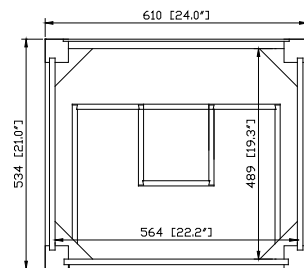

Top

For customer support please call 866 522 5578 weekdays 9:00 to 6:00 PST