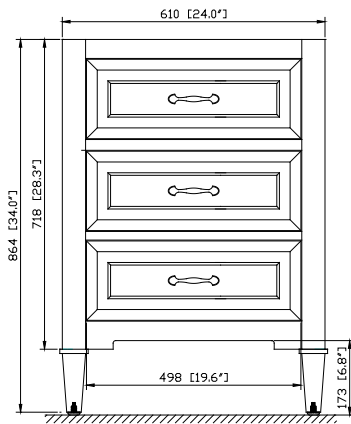

Product Diagrams

Front