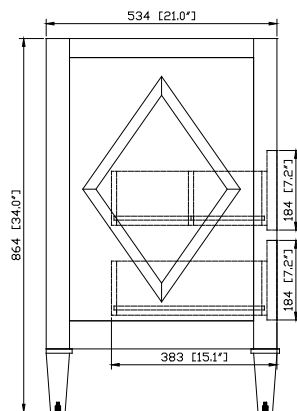

Avanity

KELLY-V24-GB

Features

- Solid poplar frame and MDF
- 2 soft-close drawers
- Antique nickel finished hardware
- Adjustable height levelers
- Under counter application

Colors / Finishes

- Grayish Blue

Nominal Dimension

- 24W x 21D x 34H (inches)

Components

Mirror	KELLY-M24-GB		
Vanity Top	SUT25BK	SUT25GB	SUT25CW
Sink	CUM18WT	CUM18LN	
Linen Tower	KELLY-LT22-GB		

Product Diagrams

Front

Back

Side

Top

For customer support please call 866 522 5578 weekdays 9:00 to 6:00 PST