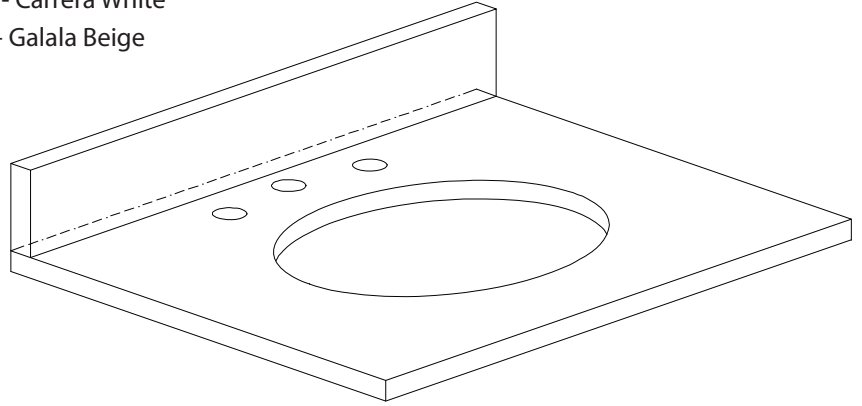

Colors / Finishes

- BK - Black
- CW - Carrera White
- GB - Galala Beige