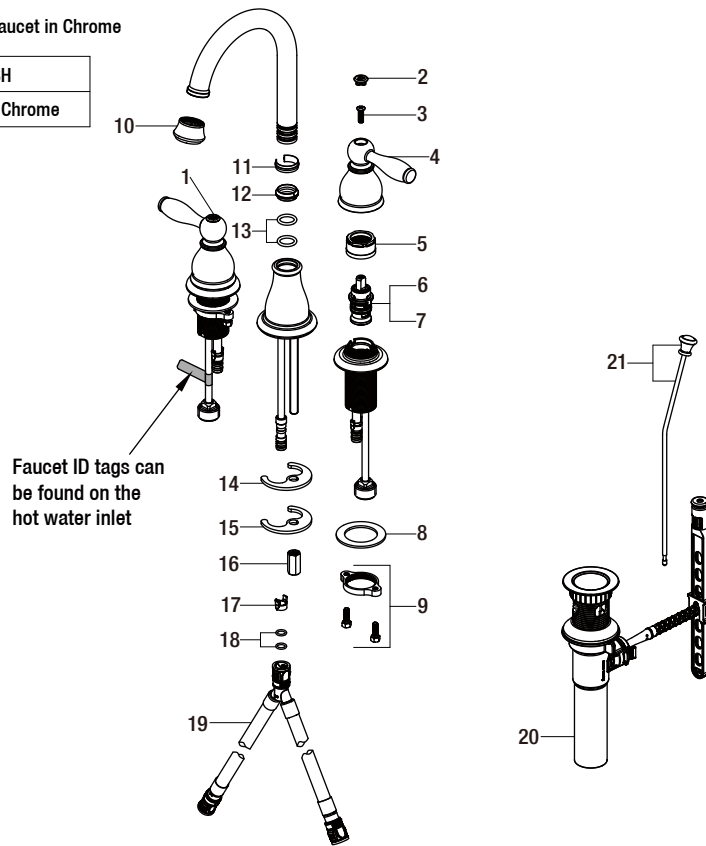

## Replacement Parts List

Mandouri 8 in. Widespread 2-Handle High-Arc Bathroom Faucet in Chrome

MODEL	Internet SKU #	FINISH
HD67389W-6201	300640764	Polished Chrome

Many replacement parts can be purchased online or at your local store. Please use the table below to identify the part SKU number needed, go to [HOMEDEPOT.COM](http://HOMEDEPOT.COM), and check for online and store availability. If you can't find the part you are looking for, please call 1-855-HD-GLACIER.

Part	Description	Part #	Internet SKU #	Store SKU #
1	Index H	RP1000101		
2	Index C	RP1000201		
3	Screw	RP50005		
4	Handle	RP1352801		
5	Bonnet nut	RP70193	206671342	
6	Cartridge H	RP20067	301158139	
7	Cartridge C	RP20068	301158129	
8	Washer	RP64147		
9	Nut & screw	RP56114		
10	Aerator	RP3020001		
11	Wearable ring	RP70077		

Part	Description	Part #	Internet SKU #	Store SKU #
12	Clip	RP70023		
13	O-ring	RP60008		
14	Rubber washer	RP64045		
15	Metal washer	RP64046		
16	Nut	RP56026		
17	Block	RP70421		
18	O-ring	RP60002		
19	Quick connect hose	RP70430		
20	ClickInstall™ drain assembly	RP4022801		
21	Lift rod	RP4026401		