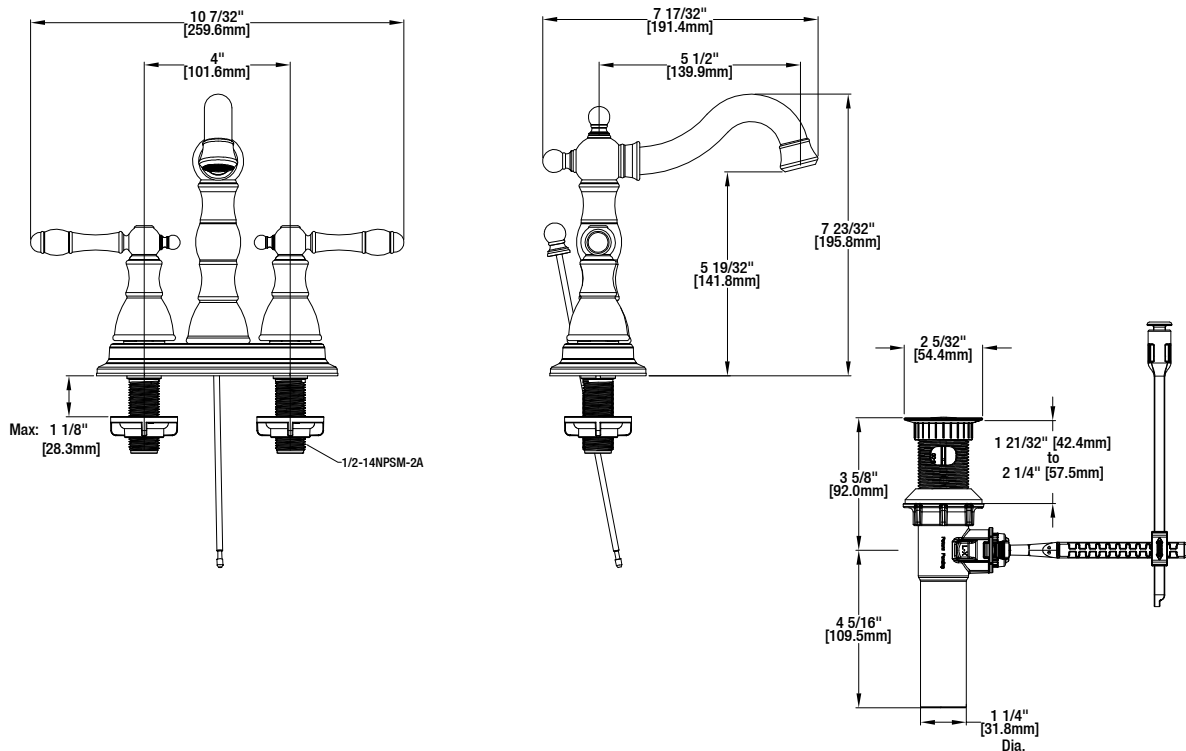

WARRANTY

- Limited Lifetime Warranty

INSTALLATION DIMENSIONS

Glacier Bay reserves the right to make changes in specifications and materials and to change and discontinue models, both without notice or obligation. Dimensions are for reference only.