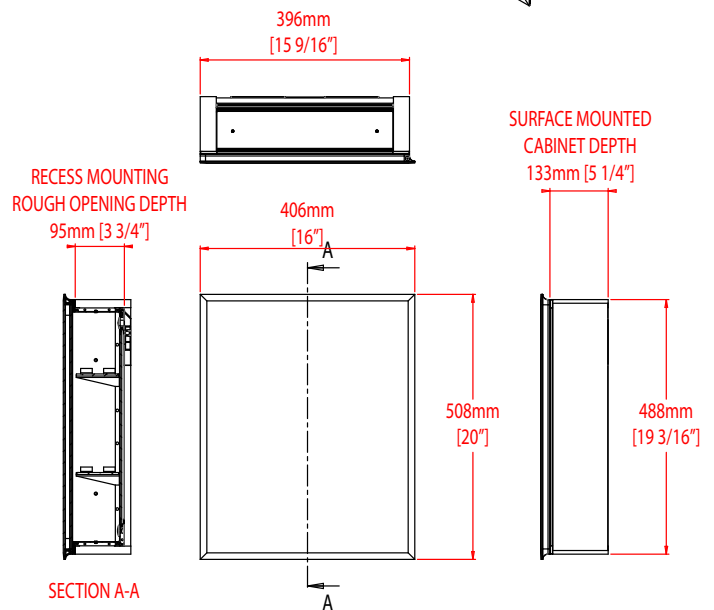

### PACKAGING DIMENSIONS W X D X H

525mm (20 11/16") x 191mm (7 1/2") x 645mm (25 3/8")

ISTA 3A Packaging  
(International Safe Transit Association)

Recommended Drill size 8mm (5/16")

### FEATURES

- Can be recessed or surface mounted
- Easy to install Hang 'N' Lock system
- Double sided mirror doors with bevel on front glass
- 165° Spring Hinge
- Mirror back panel
- 2 Adjustable toughened glass shelves  
Shelf depth: 80mm (3 1/8")
- Mirror glass side panels for surface mounting
- Optional pin handles for doors