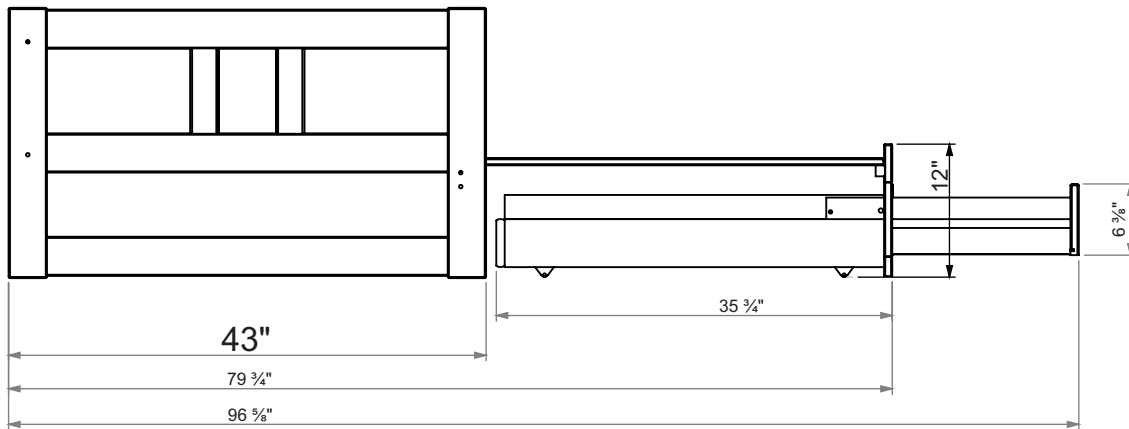

# Melody Day Bed- AJME10XX

## Frontal View

## Side View