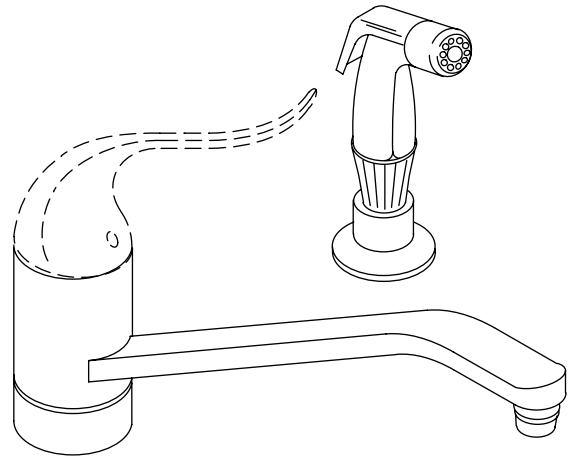

**KITCHEN SINK FAUCET
K-15176**

Features

- Metal construction
- One-piece, self-contained ceramic disc valve allows both volume and temperature control
- Temperature memory allows faucet to be turned on and off at any temperature setting
- High-temperature limit stop for added safety
- Lower flow aerator options are available (refer to the Kohler Price Book)
- Lever or loop handle
- Handspray
- Ground joint connections
- 2.2 gpm (8.3 lpm) flow rate
- Available with an 8-1/2" (21.6 cm) or 10" (25.4 cm) swing spout

Specified Model

Model	Description		
K-15176-P	Kitchen sink faucet with 8-1/2" (21.6 cm) swing spout and ground joints	<input type="checkbox"/> CP	
K-15176-PT	Kitchen sink faucet with 10" (25.4 cm) swing spout and ground joints	<input type="checkbox"/> CP	<input type="checkbox"/> PB <input type="checkbox"/> Other _____
K-15176-TL	Kitchen sink faucet with 10" (25.4 cm) swing spout and ground joints	<input type="checkbox"/> CP	<input type="checkbox"/> PB <input type="checkbox"/> Other _____

Optional Accessories on Page 2.

Product Specification

Single-control kitchen sink faucet shall be of metal construction. Valve shall be a one-piece, self-contained ceramic disc valve, allowing volume and temperature control. Valve shall feature temperature memory, allowing the faucet to be turned on and off at any temperature setting. Valve shall include a high-temperature limit stop. Faucet shall be rated at 2.2 gallons (8.3 L) per minute. Faucet shall have lower flow aerator options. Faucet shall include 8-1/2" (21.6 cm) or 10" (25.4 cm) swing spout, lever or loop handle, and ground joint connections. Faucet shall be Kohler Model K-15176-____-____.