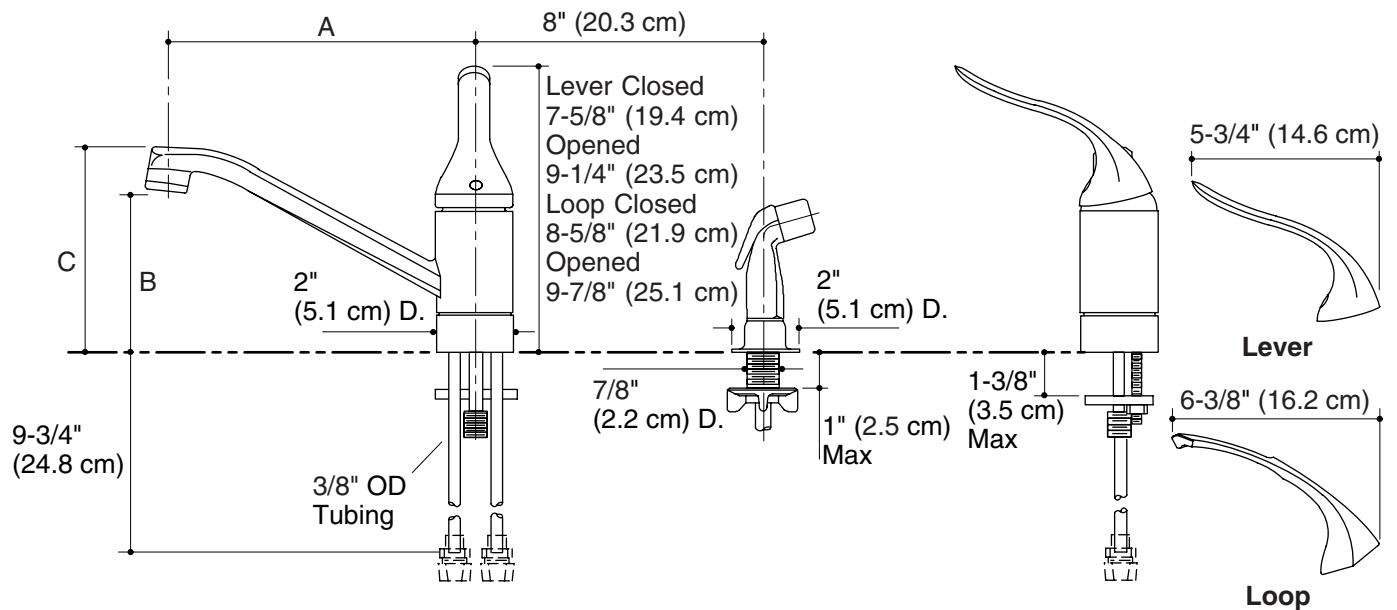

Specified Model

Model	Description		
K-15176-P	Kitchen sink faucet with 8-1/2" (21.6 cm) swing spout and ground joints	<input type="checkbox"/> CP	
K-15176-PT	Kitchen sink faucet with 10" (25.4 cm) swing spout and ground joints	<input type="checkbox"/> CP	<input type="checkbox"/> PB <input type="checkbox"/> Other _____
K-15176-TL	Kitchen sink faucet with 10" (25.4 cm) swing spout and ground joints	<input type="checkbox"/> CP	<input type="checkbox"/> PB <input type="checkbox"/> Other _____

Optional Accessories on Page 2.

Product Specification

Single-control kitchen sink faucet shall be of metal construction. Valve shall be a one-piece, self-contained ceramic disc valve, allowing volume and temperature control. Valve shall feature temperature memory, allowing the faucet to be turned on and off at any temperature setting. Valve shall include a high-temperature limit stop. Faucet shall be rated at 2.2 gallons (8.3 L) per minute. Faucet shall have lower flow aerator options. Faucet shall include 8-1/2" (21.6 cm) or 10" (25.4 cm) swing spout, lever or loop handle, and ground joint connections. Faucet shall be Kohler Model K-15176-____-____.

CORALAIS®

Optional Accessories		
K-15179-A	12" (30.5 cm) swing spout with aerator	<input type="checkbox"/> CP <input type="checkbox"/> PB <input type="checkbox"/> Other _____

Installation Notes

Install this product according to the installation guide.

	A	B	C
K-15176-P	8-1/2" (21.6 cm)	5" (12.7 cm)	6-1/8" (15.6 cm)
K-15176-PT, K-15176-TL	10" (25.4 cm)	5-3/4" (14.6 cm)	6-7/8" (17.5 cm)

Product Diagram