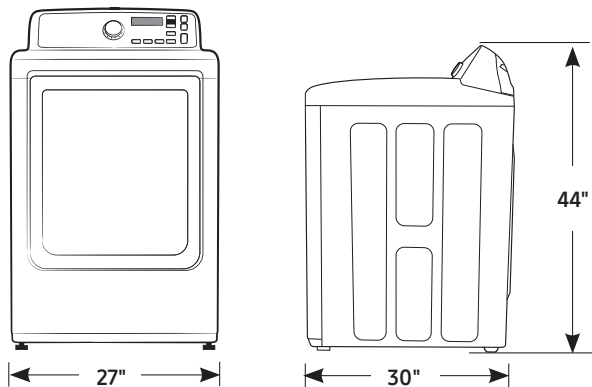

Dimensions

3-Way Venting

8 Preset Dry Cycles:

Very Dry, More Dry, Normal Dry, Damp Dry, Time Dry, Air Fluff, Quick Dry, Wrinkle Release

2 Options:

Wrinkle Prevent, Child Lock

4 Temperature Settings:

High, Medium, Low, Extra Low

Warranty

One (1) Year Parts and Labor

Product Dimensions & Weight (WxHxD)

Dimensions: 27" x 44" x 30"

Weight: 114.7 lbs

Shipping Dimensions & Weight (WxHxD)

Dimensions: 29⁹/₁₆" x 46⁹/₁₆" x 31³/₁₆"

Weight: 123.5 lbs

Gas	Model #	UPC Code
White	DV40J3000GW	887276086958
Electric		
White	DV40J3000EW	887276086972
Matching Washer		
White	WA40J3000AW	887276086989