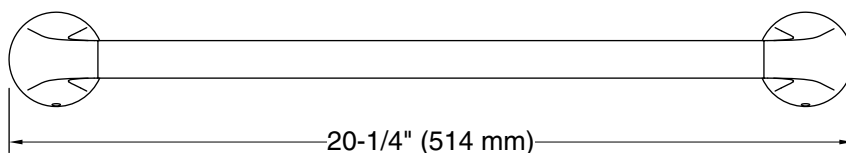

Cursiva™
18" towel bar
K-R26687

Features

- 18" (457 mm) bar.

Material

- Premium metal construction for durability and reliability.
- KOHLER finishes resist corrosion and tarnishing.

Recommended Products/Accessories

Color	Code	Description
	CP	Polished Chrome
	BN	Vibrant® Brushed Nickel
	BL	Matte Black

Technical Information

All product dimensions are nominal.

Material: Zinc, Stainless Steel

Notes

Install this product according to the installation instructions.