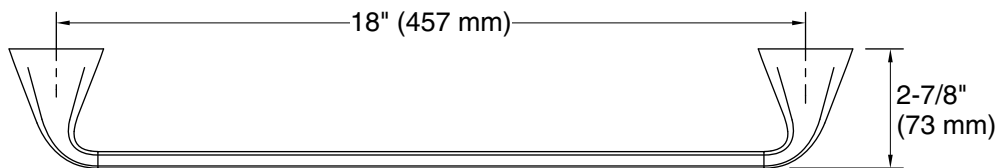

Cursiva™
18" towel bar
K-R26687

Features

- 18" (457 mm) bar.

Material

- Premium metal construction for durability and reliability.
- KOHLER finishes resist corrosion and tarnishing.

Recommended Products/Accessories

Color	Code	Description
	CP	Polished Chrome
	BN	Vibrant® Brushed Nickel
	BL	Matte Black

Technical Information

All product dimensions are nominal.

Material: Zinc, Stainless Steel

Notes

Install this product according to the installation instructions.