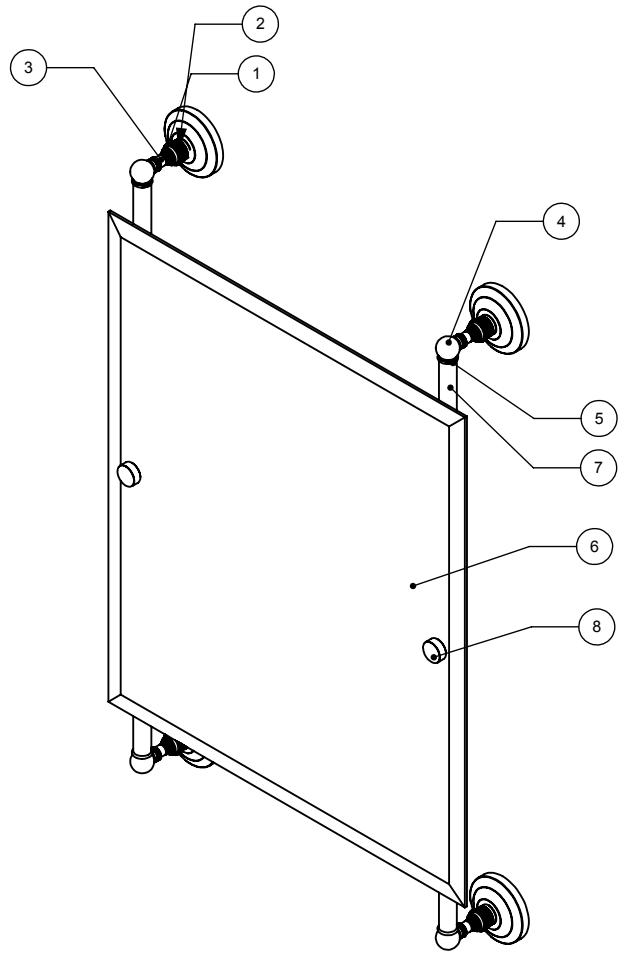

| ITEM NO. | P/N       | Description | QTY. |
|----------|-----------|-------------|------|
| 1        | BPPR      | BACKPLATE   | 4    |
| 2        | NKSL-58   | SUPPORT     | 4    |
| 3        | NKSL-1.25 | NECK        | 4    |
| 4        | BL2T-1    | HUB         | 4    |
| 5        | CRRD-34   | CHECK RING  | 4    |
| 6        | MRRT-92   | MIRROR      | 1    |
| 7        | TU34-29   | TUBE        | 2    |
| 8        | CARD-1    | LOCK        | 2    |

MATERIAL: BRASS  
 DESCRIPTION: Prestige Regal Collection Rectangular Frameless Rail Mounted Mirror

|             |     |
|-------------|-----|
| FINISH      | TBD |
| QUANTITY    | TBD |
| DRAWING No. | REV |
| QN-27-92    | 0   |
| SCALE       | 1:9 |
| SHEET: 01   | A4  |