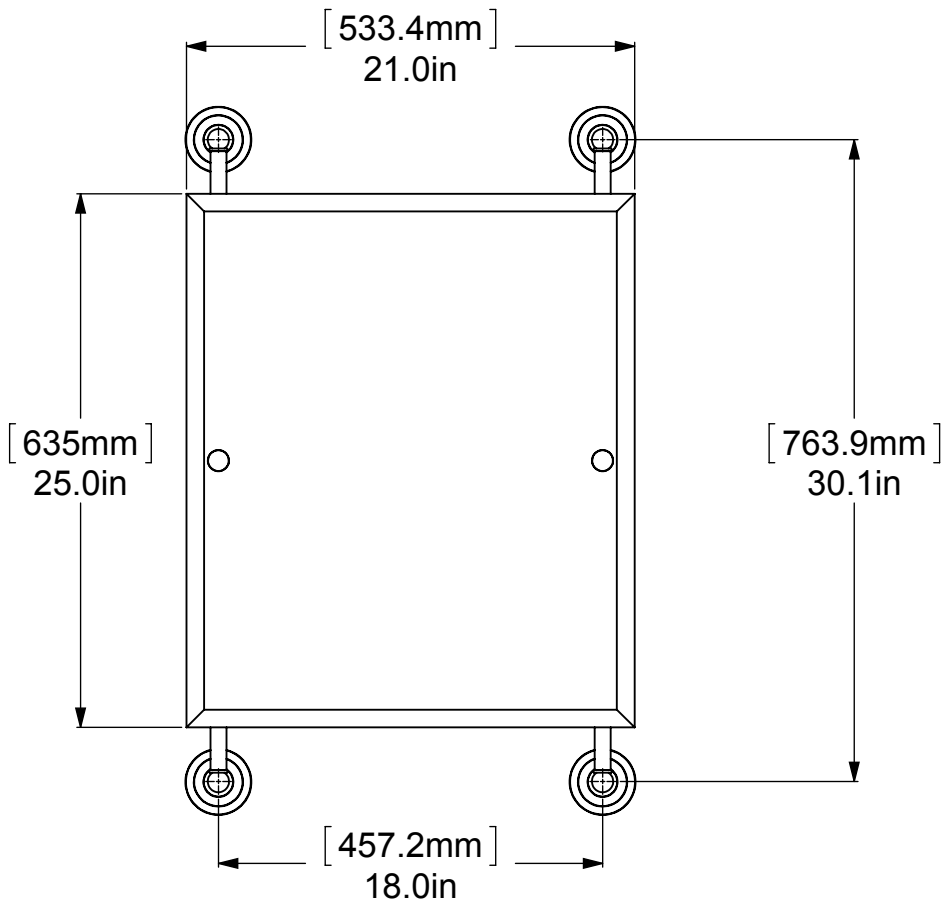

| ITEM NO. | P/N       | Description | QTY. |
|----------|-----------|-------------|------|
| 1        | BPPR      | BACKPLATE   | 4    |
| 2        | NKSL-58   | SUPPORT     | 4    |
| 3        | NKSL-1.25 | NECK        | 4    |
| 4        | BL2T-1    | HUB         | 4    |
| 5        | CRRD-34   | CHECK RING  | 4    |
| 6        | MRRT-92   | MIRROR      | 1    |
| 7        | TU34-29   | TUBE        | 2    |
| 8        | CARD-1    | LOCK        | 2    |

UNLESS OTHERWISE STATED

|      |         |
|------|---------|
| .X   | ±.3mm   |
| .XX  | ±.15mm  |
| .XXX | ±.008mm |

COPYRIGHT © Allied Brass 2017

|          |          |     |
|----------|----------|-----|
| DRAWN    | 5/5/2017 | I.M |
| CHECKED  | 5/5/2017 | P.D |
| APPROVED | 5/5/2017 | R.A |

MATERIAL: BRASS  
 DESCRIPTION: Prestige Regal Collection Rectangular Frameless Rail Mounted Mirror

|             |     |
|-------------|-----|
| FINISH      | TBD |
| QUANTITY    | TBD |
| DRAWING No. | REV |
| QN-27-92    | 0   |
| SCALE       | 1:9 |
| SHEET: 01   | A4  |