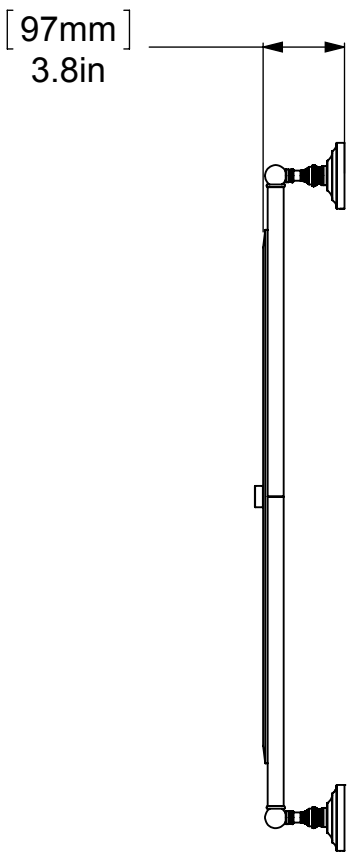

| ITEM NO. | P/N       | Description | QTY. |
|----------|-----------|-------------|------|
| 1        | BPPR      | BACKPLATE   | 4    |
| 2        | NKSL-58   | SUPPORT     | 4    |
| 3        | NKSL-1.25 | NECK        | 4    |
| 4        | BL2T-1    | HUB         | 4    |
| 5        | CRRD-34   | CHECK RING  | 4    |
| 6        | MRRT-92   | MIRROR      | 1    |
| 7        | TU34-29   | TUBE        | 2    |
| 8        | CARD-1    | LOCK        | 2    |

UNLESS OTHERWISE STATED

|      |         |
|------|---------|
| .X   | ±.3mm   |
| .XX  | ±.15mm  |
| .XXX | ±.008mm |

COPYRIGHT © Allied Brass 2017

|          |          |     |
|----------|----------|-----|
| DRAWN    | 5/5/2017 | I.M |
| CHECKED  | 5/5/2017 | P.D |
| APPROVED | 5/5/2017 | R.A |

MATERIAL: BRASS  
 DESCRIPTION: Prestige Regal Collection Rectangular Frameless Rail Mounted Mirror

|             |     |
|-------------|-----|
| FINISH      | TBD |
| QUANTITY    | TBD |
| DRAWING No. | REV |
| QN-27-92    | 0   |
| SCALE       | 1:9 |
| SHEET: 01   | A4  |