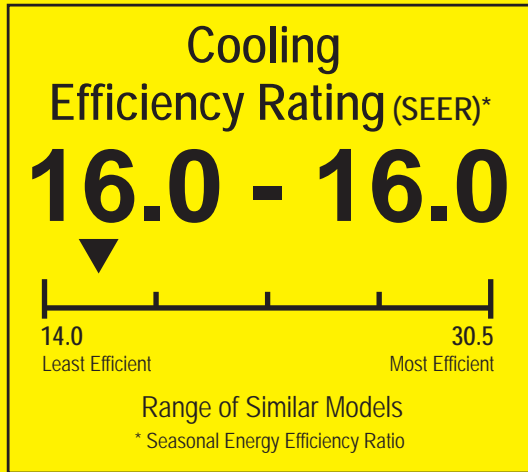

# ENERGYGUIDE

Heat Pump  
Cooling and Heating  
Split System

Panasonic Corporation of North America  
CS-KE36NKU / CU-KE36NKU  
Heating Capacity 36,000 Btu/h  
Cooling Capacity 34,000 Btu/h

▼▼ This system's efficiency ratings depend on the coil your contractor installs with this unit. The heating efficiency rating will vary slightly in different geographic regions. Ask your contractor for details.