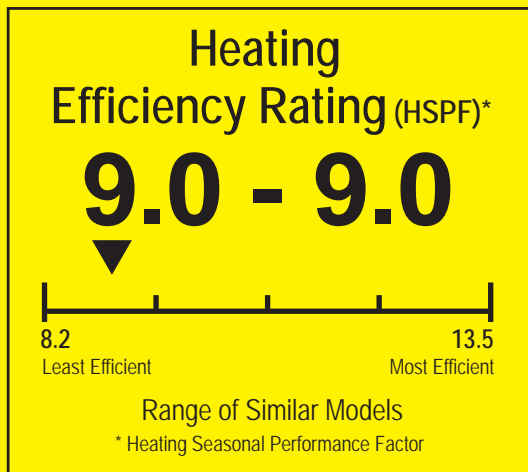

# ENERGYGUIDE

Heat Pump  
Cooling and Heating  
Split System

Panasonic Corporation of North America  
CS-KE36NKU / CU-KE36NKU  
Heating Capacity 36,000 Btu/h  
Cooling Capacity 34,000 Btu/h

▼▼ This system's efficiency ratings depend on the coil your contractor installs with this unit. The heating efficiency rating will vary slightly in different geographic regions. Ask your contractor for details.