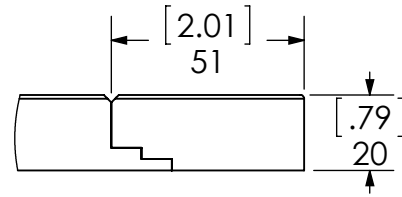

Bottom View

DETAIL B
SCALE 1 : 2

Isometric View

Front View

Side View

ITEM: **AUWM31-BL**
AUWM31-GP REV **A**

NAME: **Wall Mirror Austell 26x32in**

DWR	RZG	22/11/16
REV	ING	22/11/16
APP	R&D	22/11/16

MATERIAL: **Wood German Beech 4/4"**

SCALE: 1:10 MODEL: **HD.COM - Austell**