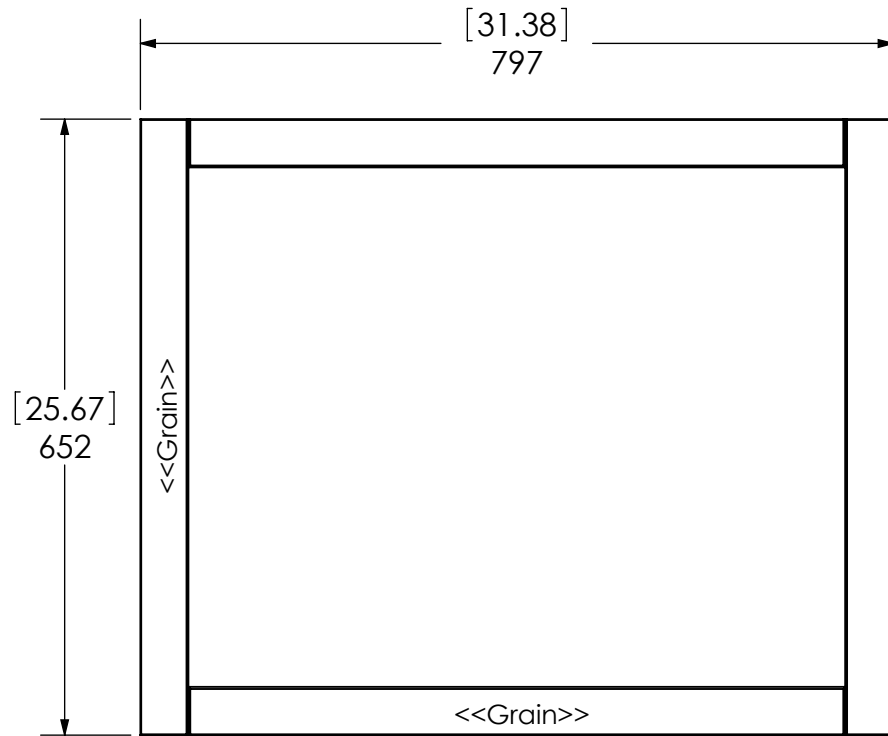

Bottom View

DETAIL B
SCALE 1 : 2

Isometric View

Front View

Side View

ITEM: **AUWM31-BL**
AUWM31-GP REV **A**

NAME: **Wall Mirror Austell 26x32in**

DWR	RZG	22/11/16
REV	ING	22/11/16
APP	R&D	22/11/16

MATERIAL: **Wood German Beech 4/4"**

SCALE: 1:10 MODEL: **HD.COM - Austell**