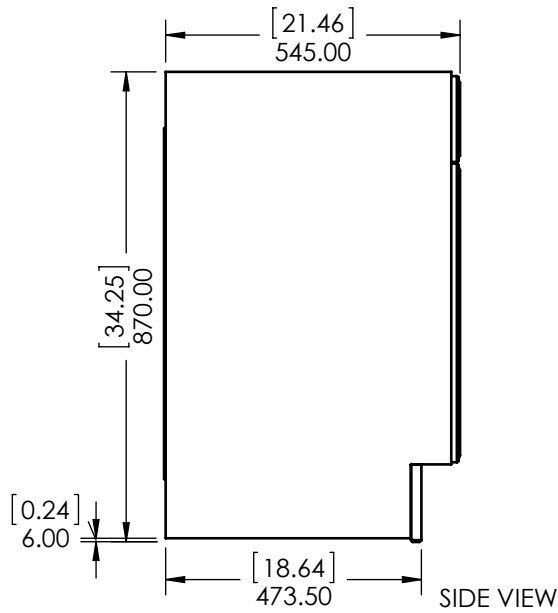

ITEM ID	DESCRIPTION
GF6021-BT	Vanity Glensford 60in Butterscotch

REV	ECO#	DESCRIPTION	REV'D BY DATE	CHK'D BY DATE	APR'D BY DATE
0		New Release	JERU 04/17/19	JERU 04/17/19	JERU 04/17/19

#	Numero de parte
1	
2	
3	
4	
5	
6	
7	
8	
9	
10	
11	
12	
13	

PROPRIETARY AND CONFIDENTIAL THE INFORMATION CONTAINED IN THIS DRAWING IS THE SOLE PROPERTY OF WOODCRAFTERS HOME PRODUCTS L.L.C. ANY REPRODUCTION IN PART OR AS A WHOLE WITHOUT THE WRITTEN PERMISSION OF WOODCRAFTERS HOME PRODUCTS L.L.C. IS PROHIBITED.	UNLESS OTHERWISE SPECIFIED DIMENSIONS ARE IN mm and [inches] AND TOLERANCES ARE +/- 1.0 [0.04]	DRAWN BY:	JERU	04/17/19	TITLE: GLENSFORD BUTTERSCOTCH 60in ASSEMBLY
		CHECKED BY:	JERU	04/17/19	
		APPROVED BY:	JERU	04/17/19	
		DO NOT SCALE DRAWING	SCALE: 1:10	SIZE: A	
			PART NO:	PAGE 1 OF 1	REV: 0

UNLESS OTHERWISE SPECIFIED
 DIMENSIONS ARE IN MM. AND (INCHES)
 TOLERANCES ARE
 +0.125 [3.175] -0.125 [-3.175]
 SCALE:1:16

	NAME	DATE
DRAWN	J.Martinez	08/12/16
CHECKED	E. Sandoval	08/12/16
ENG APPR.	R. Rubio	08/12/16
MFG APPR.	C. Leal	08/12/16