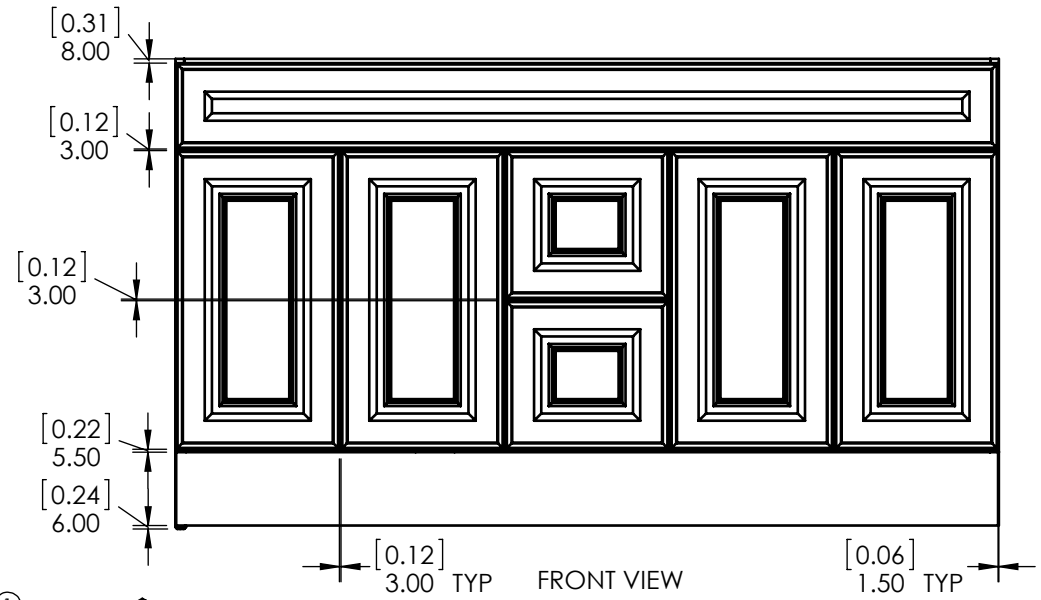

ITEM ID	DESCRIPTION
GF6021-BT	Vanity Glensford 60in Butterscotch

REV	ECO#	DESCRIPTION	REV'D BY DATE	CHK'D BY DATE	APR'D BY DATE
0		New Release	JERU 04/17/19	JERU 04/17/19	JERU 04/17/19

#	Numero de parte
1	
2	
3	
4	
5	
6	
7	
8	
9	
10	
11	
12	
13	

PROPRIETARY AND CONFIDENTIAL THE INFORMATION CONTAINED IN THIS DRAWING IS THE SOLE PROPERTY OF WOODCRAFTERS HOME PRODUCTS L.L.C. ANY REPRODUCTION IN PART OR AS A WHOLE WITHOUT THE WRITTEN PERMISSION OF WOODCRAFTERS HOME PRODUCTS L.L.C. IS PROHIBITED.	UNLESS OTHERWISE SPECIFIED DIMENSIONS ARE IN mm and [inches] AND TOLERANCES ARE +/- 1.0 [0.04]	DRAWN BY:	JERU	04/17/19	TITLE: GLENSFORD BUTTERSCOTCH 60in ASSEMBLY
		CHECKED BY:	JERU	04/17/19	
		APPROVED BY:	JERU	04/17/19	
		DO NOT SCALE DRAWING	SCALE: 1:10	SIZE: A	
			PART NO:	PAGE 1 OF 1	REV: 0