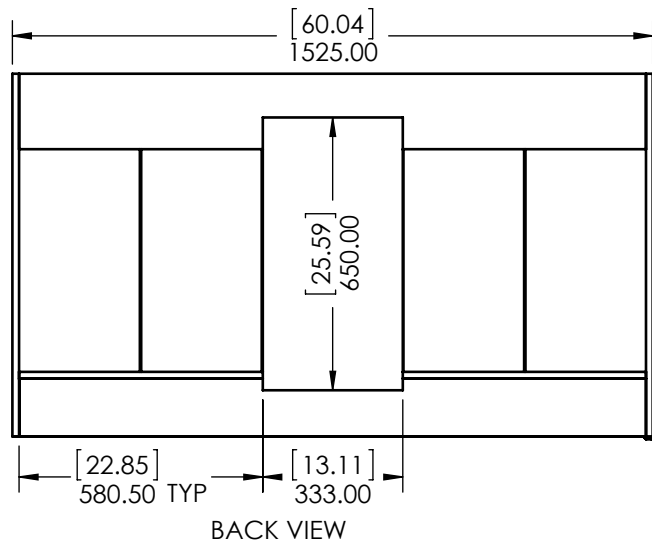

ITEM ID	DESCRIPTION
GF6021-BT	Vanity Glensford 60in Butterscotch

REV	ECO#	DESCRIPTION	REV'D BY DATE	CHK'D BY DATE	APR'D BY DATE
0		New Release	JERU 04/17/19	JERU 04/17/19	JERU 04/17/19

#	Numero de parte
1	
2	
3	
4	
5	
6	
7	
8	
9	
10	
11	
12	
13	

PROPRIETARY AND CONFIDENTIAL THE INFORMATION CONTAINED IN THIS DRAWING IS THE SOLE PROPERTY OF WOODCRAFTERS HOME PRODUCTS L.L.C. ANY REPRODUCTION IN PART OR AS A WHOLE WITHOUT THE WRITTEN PERMISSION OF WOODCRAFTERS HOME PRODUCTS L.L.C. IS PROHIBITED.	UNLESS OTHERWISE SPECIFIED DIMENSIONS ARE IN mm and [inches] AND TOLERANCES ARE +/- 1.0 [0.04]	DRAWN BY:	JERU	04/17/19	TITLE: GLENSFORD BUTTERSCOTCH 60in ASSEMBLY
		CHECKED BY:	JERU	04/17/19	
		APPROVED BY:	JERU	04/17/19	
		DO NOT SCALE DRAWING	SCALE: 1:10	SIZE: A	
			PART NO:	PAGE 1 OF 1	REV: 0

UNLESS OTHERWISE SPECIFIED
 DIMENSIONS ARE IN MM. AND (INCHES)
 TOLERANCES ARE
 +0.125 [3.175] -0.125 [-3.175]
 SCALE:1:16

	NAME	DATE
DRAWN	J.Martinez	08/12/16
CHECKED	E. Sandoval	08/12/16
ENG APPR.	R. Rubio	08/12/16
MFG APPR.	C. Leal	08/12/16