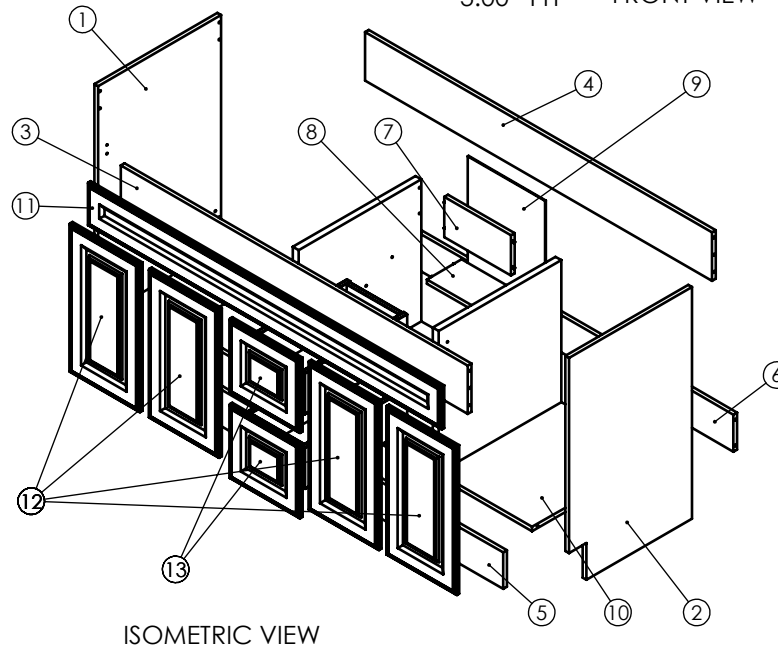

ITEM ID	DESCRIPTION
GF6021-BT	Vanity Glensford 60in Butterscotch

REV	ECO#	DESCRIPTION	REV'D BY DATE	CHK'D BY DATE	APR'D BY DATE
0		New Release	JERU 04/17/19	JERU 04/17/19	JERU 04/17/19

#	Numero de parte
1	
2	
3	
4	
5	
6	
7	
8	
9	
10	
11	
12	
13	

PROPRIETARY AND CONFIDENTIAL THE INFORMATION CONTAINED IN THIS DRAWING IS THE SOLE PROPERTY OF WOODCRAFTERS HOME PRODUCTS L.L.C. ANY REPRODUCTION IN PART OR AS A WHOLE WITHOUT THE WRITTEN PERMISSION OF WOODCRAFTERS HOME PRODUCTS L.L.C. IS PROHIBITED.	UNLESS OTHERWISE SPECIFIED DIMENSIONS ARE IN mm and [inches] AND TOLERANCES ARE +/- 1.0 [0.04]	DRAWN BY:	JERU	04/17/19	TITLE: GLENSFORD BUTTERSCOTCH 60in ASSEMBLY
		CHECKED BY:	JERU	04/17/19	
		APPROVED BY:	JERU	04/17/19	
		DO NOT SCALE DRAWING	SCALE: 1:10	SIZE: A	
			PART NO:	PAGE 1 OF 1	REV: 0