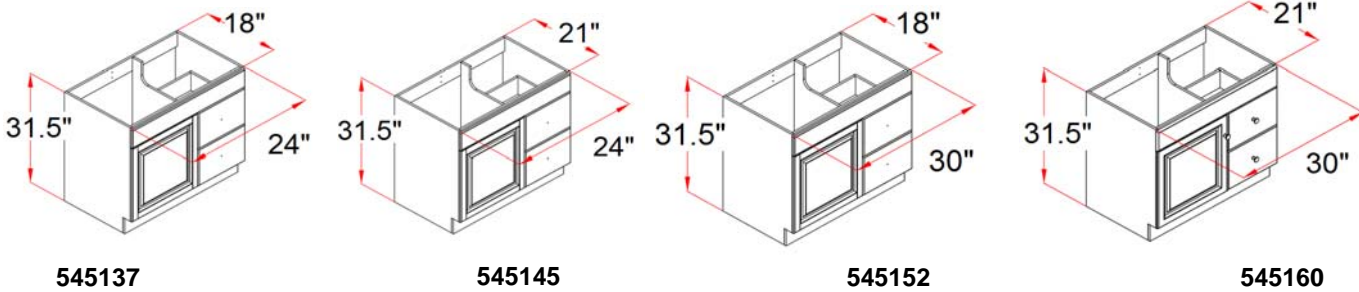

Claremont 1 Door 2 Drawer Vanity

Specifications

- Honey Oak finish with antique brass hardware
- Cam lock connection, frameless design
- California 93120 CARB P2 compliant
- Ready to assembly construction
- Square raised door
- Solid North American red oak door frame and fake drawer
- High quality MDF with real oak veneer door centre and drawer front
- Particle board with oak PVC inside and outside side panels
- 1 Door 2 drawer 1 fake drawer design
- Door and drawer reversible during assembly
- Adjustable and concealable hinge, easy glide drawer glides
- Antique Brass hardware with TruMatch finish

Vanity top and faucet sold separately

Dimensions

Warranty & Compliances

- Warranty** Limited 1 year warranty
- California 93120** CARB P2 Compliant

Order Codes & Finishes/Colors

24" w x 18" d x 31.5" h	545137
24" w x 21" d x 31.5" h	545145
30" w x 18" d x 31.5" h	545152
30" w x 21" d x 31.5" h	545160