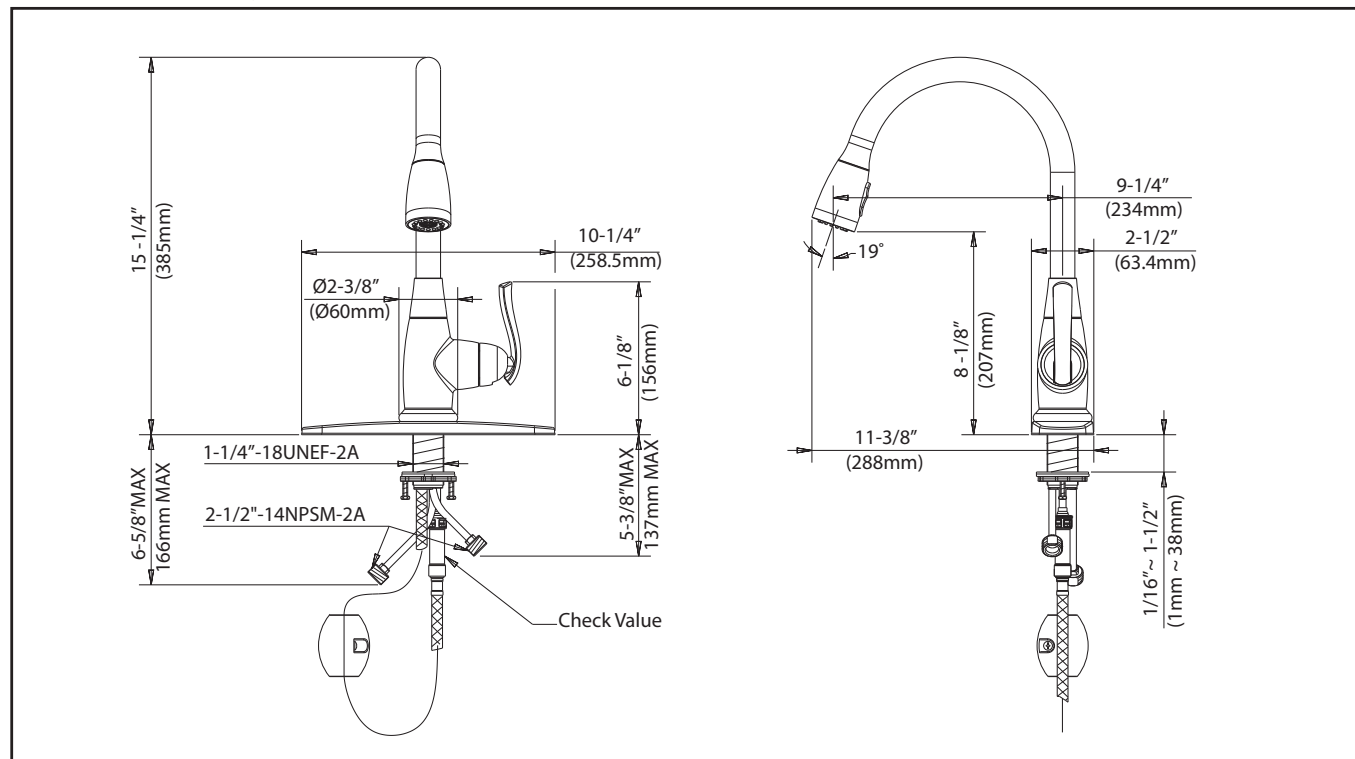

KPF-2230

Single Lever Pull Down Kitchen Faucet

Chrome / Oil Rubbed Bronze / Satin Nickel Finishes

Kräus®

SPECIFICATION SHEET

Material

Body: Brass
Handle: Zinc
Sprayer: Plastic
Waterway: Brass

Spout

Swivel: 360
Design: Full Body
Pull Down

Sprayhead

Flow Rate: 1.8 gpm (6.8L/min) @ 60PSI
Aerator: Neoperl/1.8GPM
Name: Cache Perlator Honeycomb
Function: Spray & Stream
Nozzles: Easy Clean Rubber Nozzles
Docking: Secure

Cartridge

Brand: Kerox
Size: 35mm
Style: Lever

Mounting

Holes: 1 - 3 Holes
Type: Brass Nut

Dimensions

Faucet Dimensions: 15 1/4" x 9 1/4" x 2 3/8"
Handle Clearance: 3"

Accessories Included

Escutcheon Plate, Weight, Hex Wrench
Waterlines **Not Included

Kraus Limited Lifetime Warranty: See website for details www.kraususa.com

1.800.775.0703 / customerservice@kraususa.com

Listing: cUPC, NSF 61, NSF 372, AB1953, EPA, CALGreen, MASS, FTC, DOE, CEC, ADA

REV. December 7, 2015