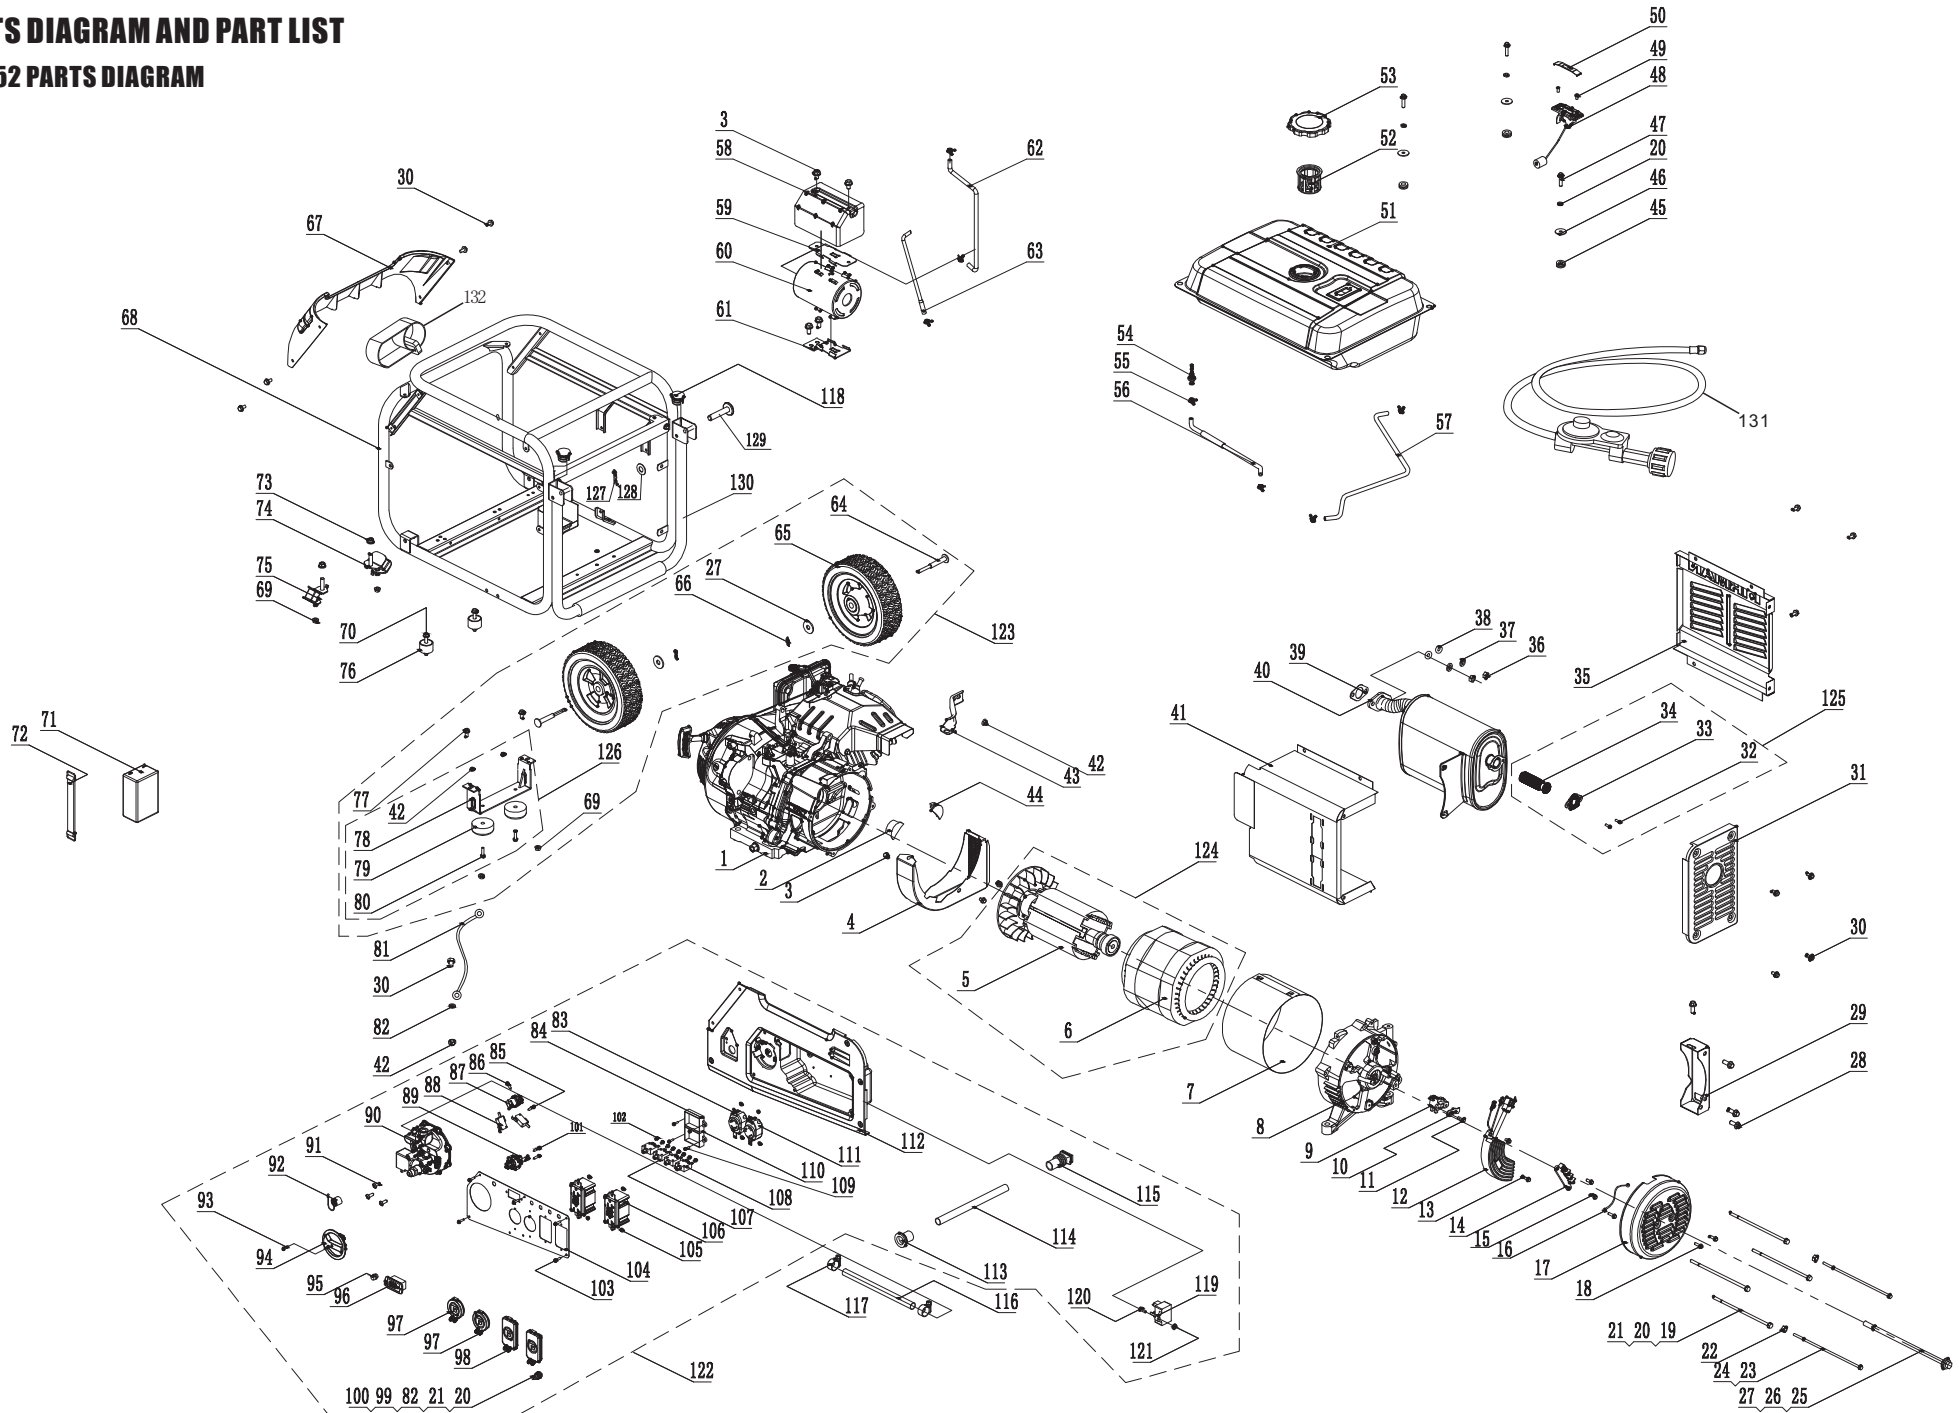

PARTS DIAGRAM AND PART LIST

H05752 PARTS DIAGRAM