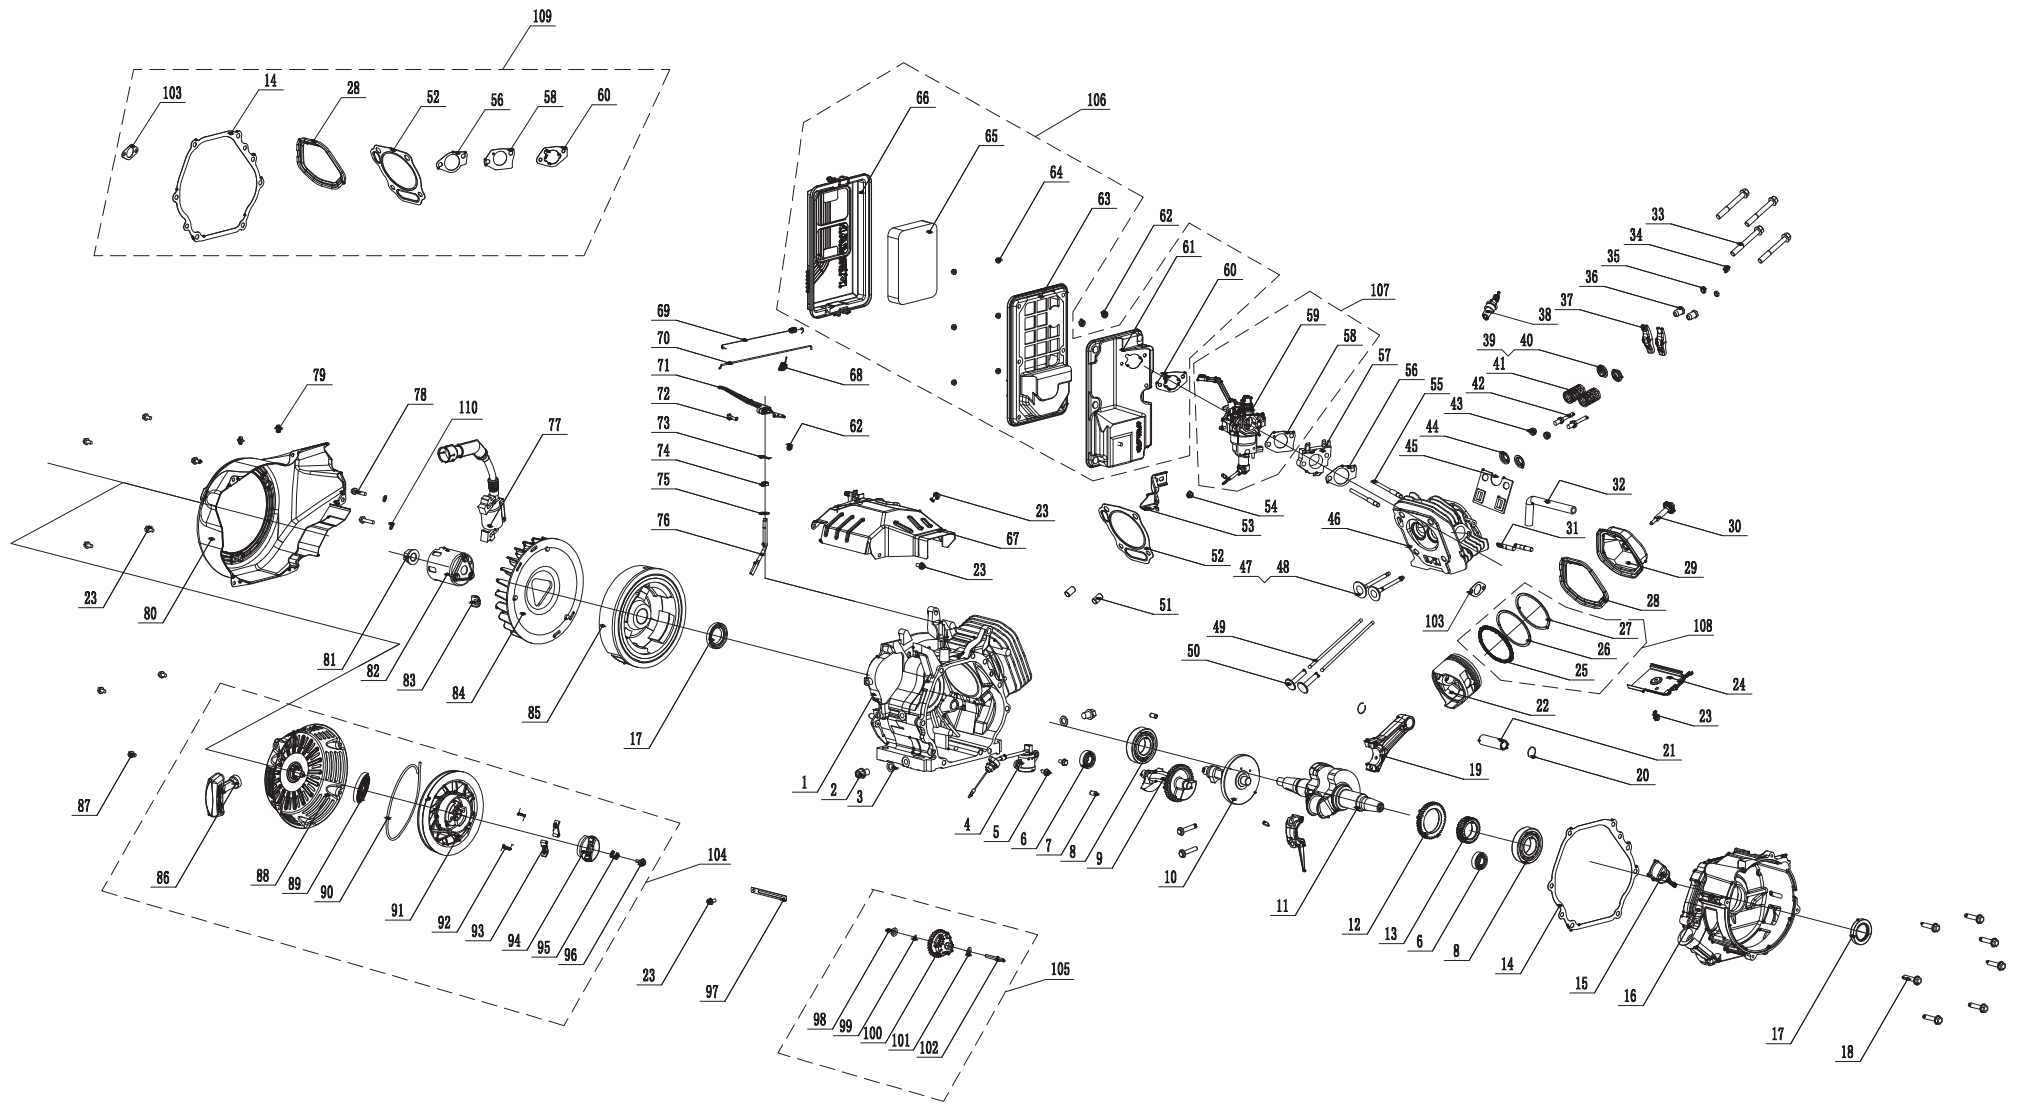

439cc ENGINE PARTS DIAGRAM

NO5752 PARTS LIST