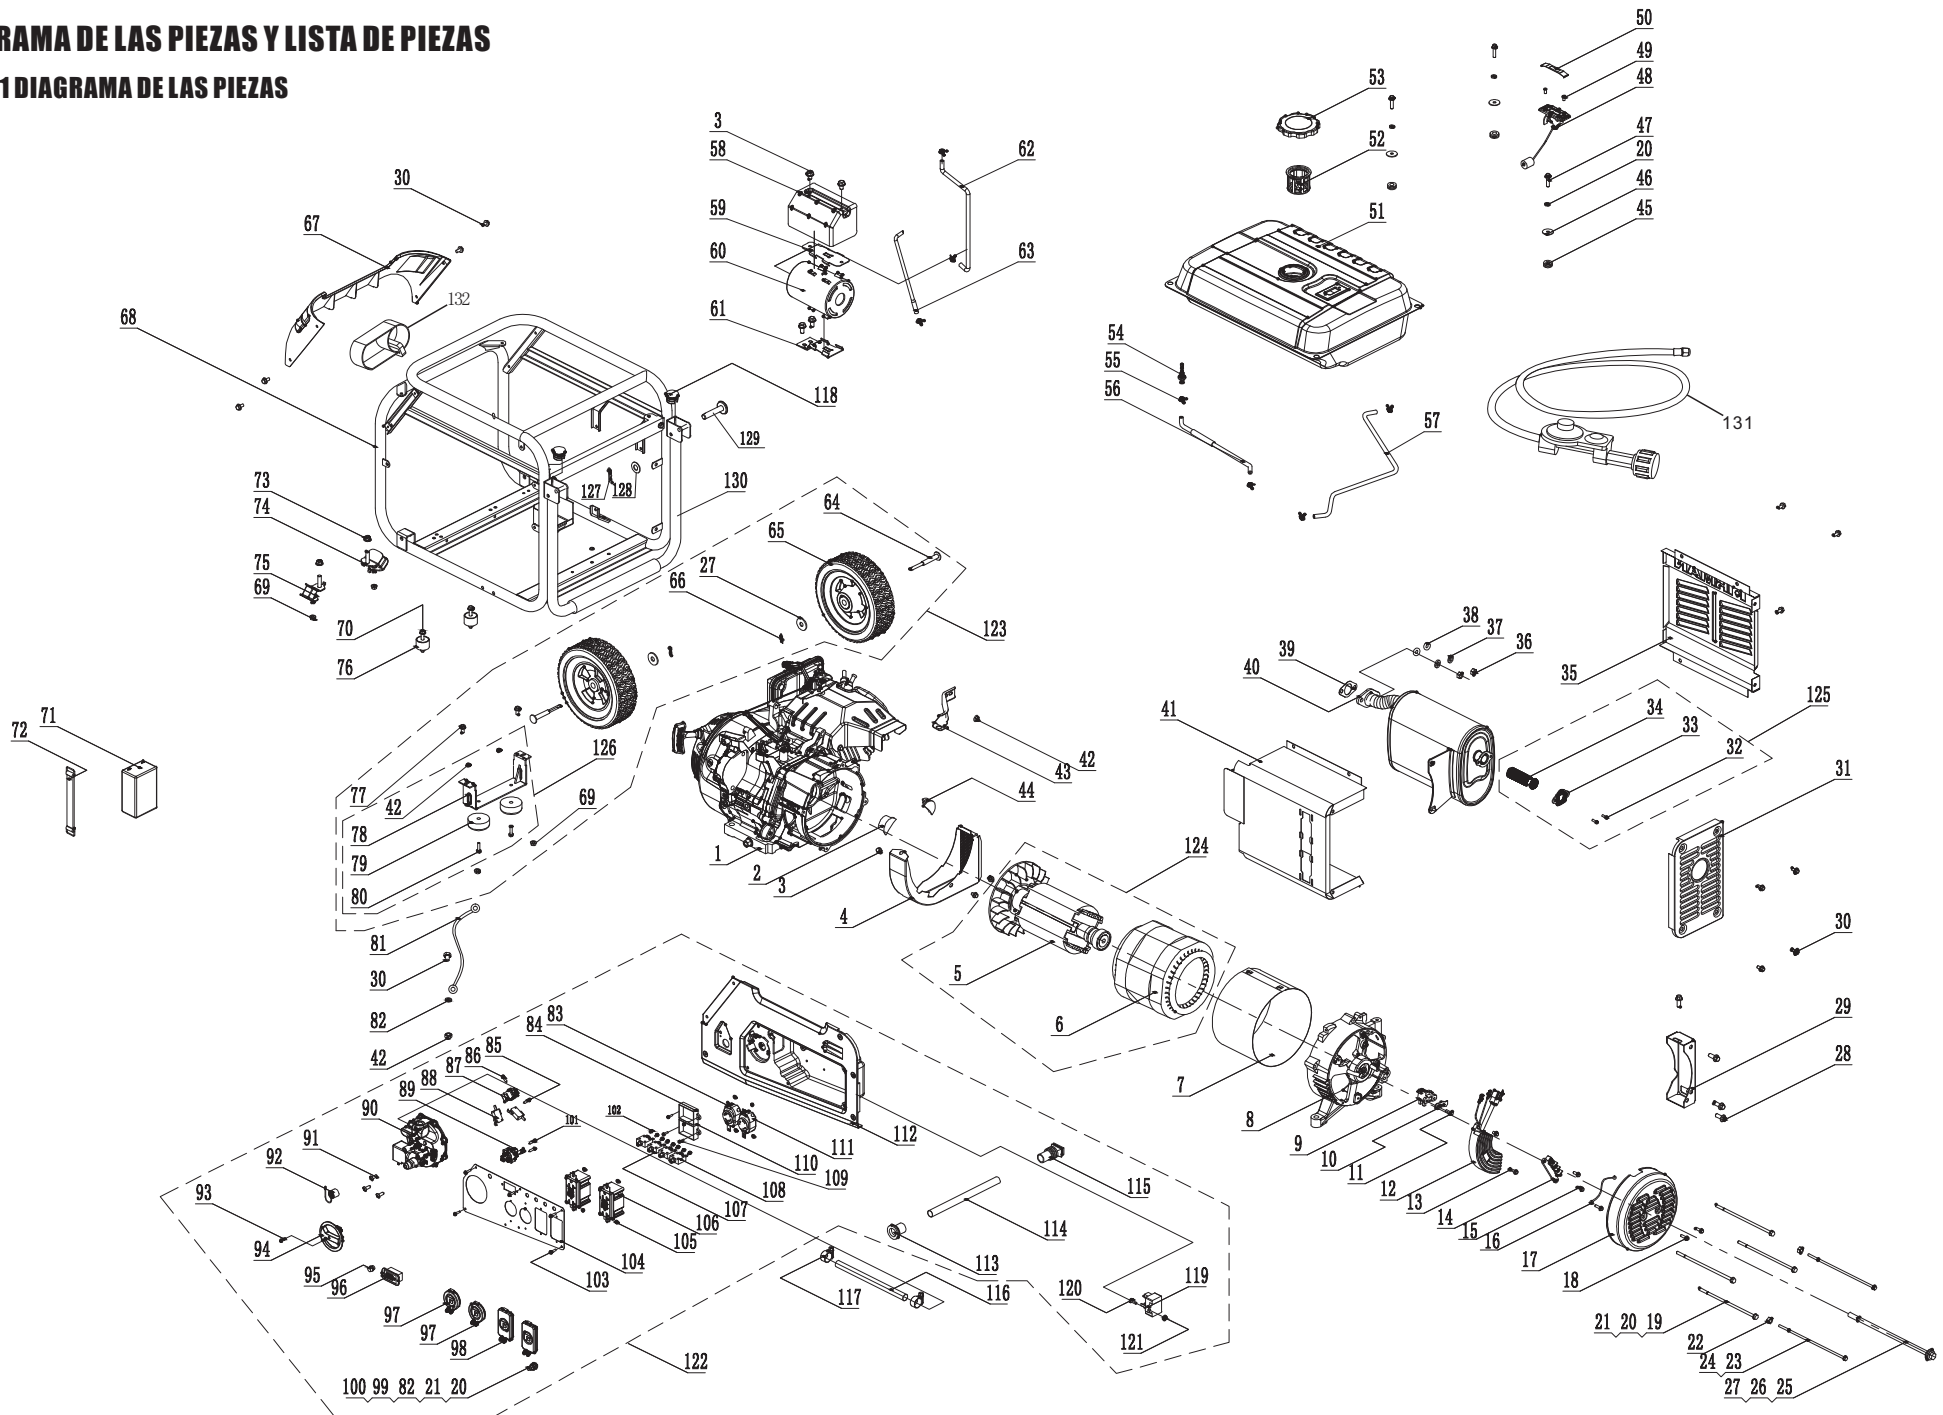

FIRMAN 439cc Engine Parts List

NO.	Part Number	Description	Qty.
1	380723514	Crankcase Comp.	1
2	357723501	Bolt, drain	2
3	357723502	Washer, drain Bolt	2
4	357723503	Oil Level Sensor	1
5	357723504	Flg. Bolt M6×15	2
6	357723505	Bearing	2
7	336723501	Locating Pins	2
8	357723506	Bearing	2
9	357723507	Balance Shaft	1
10	357723508	Camshaft Comp	1
11	380723501	Crankshaft	1
12	357723510	Gear, crank Shaft	1
13	357723511	Gear, drive	1
14	357723512	Gskt., crankcase Cover	1
15	357723513	Oil Dipstick Assy	1
16	357723514	Cover, crankcase	1
17	357723515	Oil Seal	2
18	357723516	Flg. Bolt M8×40	7
19	357723517	Conn., Rod Comp	1
20	357723518	Piston Pin Retainer Ring	2
21	357723519	Wrist Pin	1
22	380723502	Piston	1
23	336723503	Flange Bolt M6×12	8
24	357723521	Air Guide Lower	1
25	380723503	Ring, Oil	1
26	380723504	Ring, Second Piston	1
27	380723505	Ring, First Piston	1
28	357723525	Gasket, Valve Cover	1
29	357723526	Valve Cover Assy	1
30	357723527	Bolt	1
31	357723528	Exhaust Valves Stud Bolt	2
32	357723529	Breather Tube	1
33	357723530	Flg. Bolt M10×80	4
34	357723531	Rotator, Exhaust Valve	1
35	336723528	Locknut	2
36	336723529	Adjusting Nut, Valve	2
37	357723532	Valve Rocker	2
38	336723556	Spark Plug	1
39	357723533	Retainer, Intake Valve	1
40	357723534	Retainer, Exhaust Valve	1
41	357723535	Spring, Valve	2
42	336723537	Bolt, Rocker Arm	2
43	357723536	Oil Seal, Valve	2
44	357723537	Retainer, Valve	2
45	357723538	Guide Plate, Push Rod	1
46	380723506	Cylinder Head	1
47	380723507	Valve, In. take	1
48	380723508	Valve, Exhaust	1
49	357723542	Push Rod	2
50	357723543	Lifter, Valve	2
51	357723544	Locating Pins	2
52	380723509	Gasket, cyl. head	1
53	357723546	Air Cleaner Holder	1
54	357723547	Nut M6	1
55	357723548	Air Intake Stud Bolt	2
56	357723549	Gskt., Insulator	1
57	357723550	Insulator, Carburetor	1
58	357723551	Gskt., Carburetor	1

NO.	Part Number	Description	Qty.
59	380723515	Carburetor	1
60	357723554	Gskt., Air Cleaner	1
61	357723555	Elbow, Air Cleaner	1
62	336723555	Nut M6	3
63	357723556	Clapboard	1
64	357723557	Nut M5	6
65	380723516	Element, Air Cleaner	1
66	357723559	Cover, Air Cleaner	1
67	357723560	Wind Guide, Top	1
68	357723561	Spring, Governor	1
69	357723562	Spring, Throttle Return	1
70	357723563	Rod, Governor	1
71	357723564	Arm, Governor	1
72	336723567	Bolt, Governor Arm	1
73	357723565	Pin, Shaft	1
74	357723566	Oil Seal	1
75	336723564	Rocker Shim	1
76	357723567	Shaft, Governor Arm	1
77	357723568	Ignition Coil	1
78	357723569	Flg. Bolt M6×29	2
79	336723606	Wire Clip	2
80	357723570	Fan Cover Comp	1
81	357723571	Nut, Shaft	1
82	357723572	Pulley, Starter	1
83	336723612	Sheath, Wire	1
84	380723511	Cooling Fan	1
85	380723517	Flywheel Comp	1
86	357723577	Grip, Starter	1
87	357723578	Flange Bolt M6×8	3
88	357723579	Case Comp., recoil Starter	1
89	357723580	Spring, starter Return	1
90	357723581	Cord	1
91	357723582	Pulley, Recoil Starter	1
92	336723589	Spring, Patchet	2
93	336723590	Patchet, Starter	2
94	336723591	Pawl Guide	1
95	336723592	Clip Sprg., Pawl Guide	1
96	336723593	Screw, Pawl Guide	1
97	330723528	Wire Clip	1
98	357723584	Bushing, Governor Gear	1
99	336723597	Clip, Governor Gear	1
100	357723585	Gear, Governor	1
101	336723595	Inner Washer, Gear	1
102	357723586	Gov., gear Shaft	1
103	357713520	Gskt., ext.	1
104	357423500	Recoil Starter Set	1
105	357423501	Governing Gear Set	1
106	357423508	Air Cleaner Set	1
107	357423509	Carburetor Set	1
108	380423501	Piston Rings Set	1
109	380423502	Gasket Set	1
110	336723615	Lock Washer	2

DIAGRAMA DE LAS PIEZAS Y LISTA DE PIEZAS

H05751 DIAGRAMA DE LAS PIEZAS