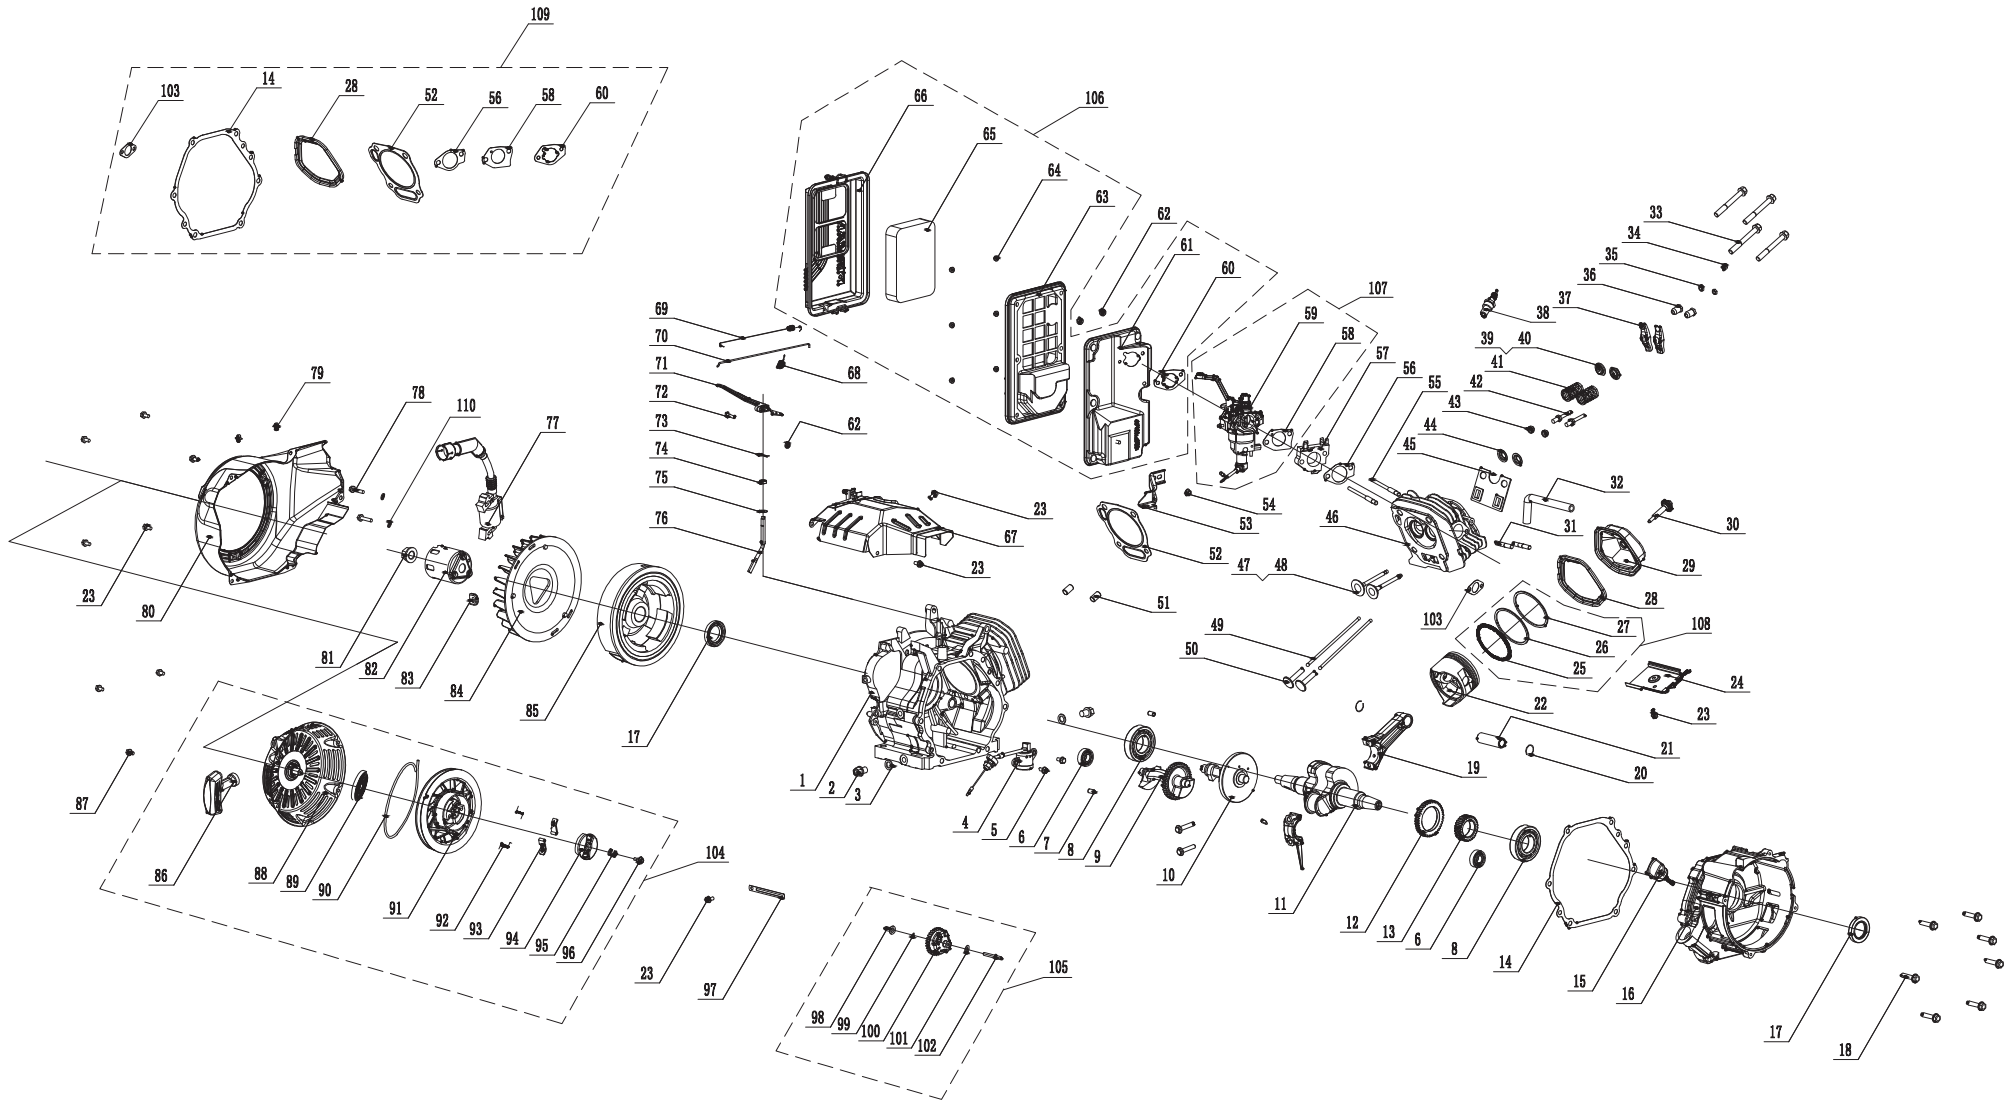

FIRMAN 439cc Motor DIAGRAMA DE LAS PIEZAS

NO5751 LISTA DE PIEZAS