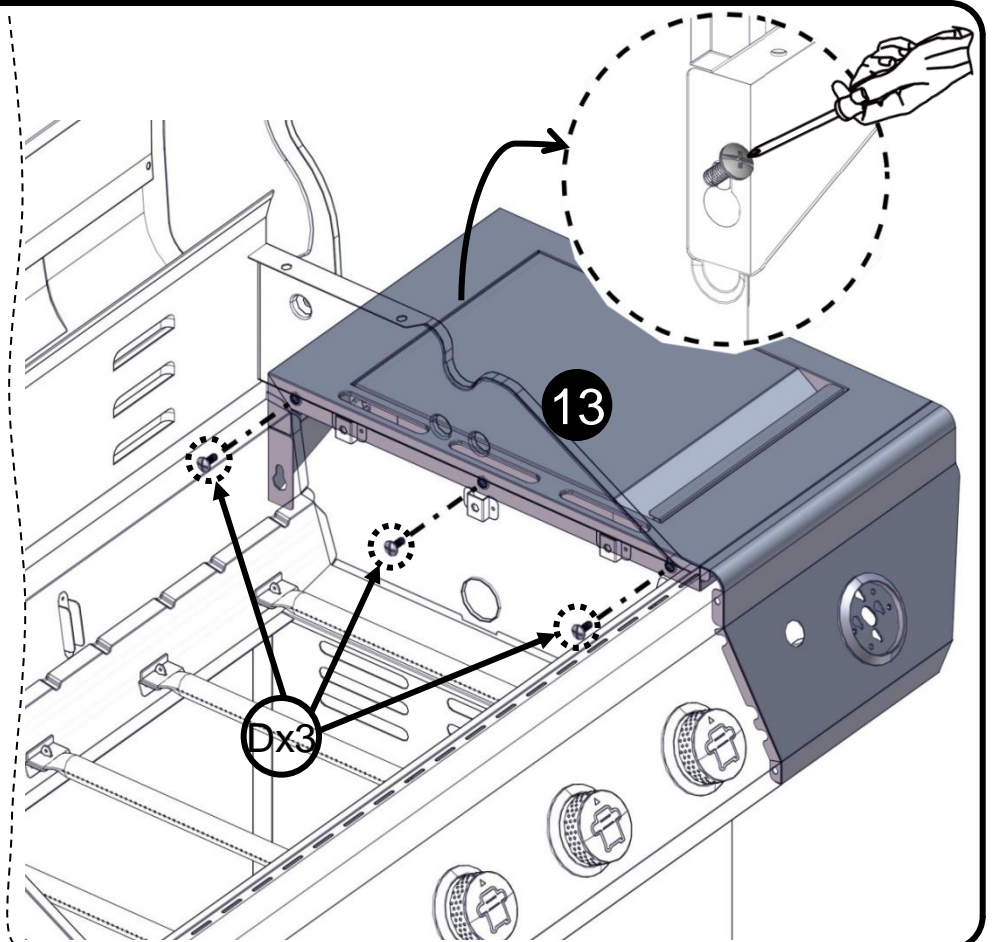

Truss Head Screw
1/4 - 20 x 5/8"
Tornillo de cabeza ovalada
1/4 - 20 x 5/8"
Vis cruciforme 1/4 - 20 x 5/8"

Flat Washer 1/4"
Arandela plana 1/4"
Rondelle plate 1/4"

Flat Washer 5/32"
Arandela plana 5/32"
Rondelle plate 5/32"

11

12

13

14

15

16

19

20