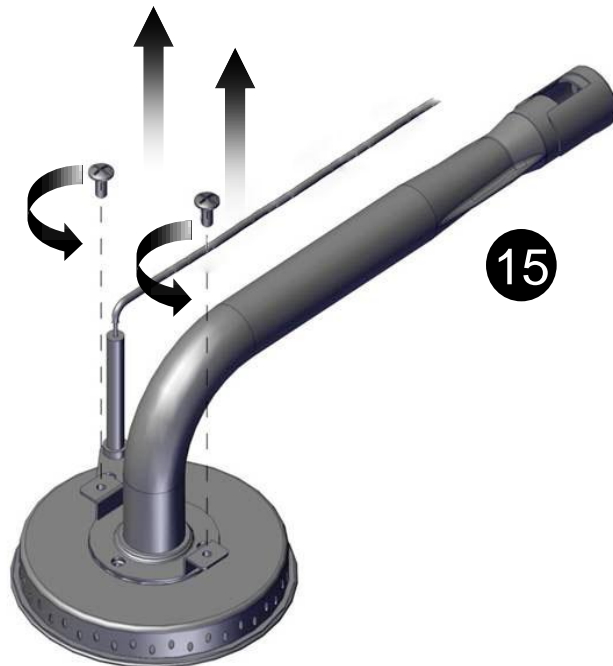

Truss Head Screw
1/4 - 20 x 5/8"
Tornillo de cabeza ovalada
1/4 - 20 x 5/8"
Vis cruciforme 1/4 - 20 x 5/8"

Flat Washer 1/4"
Arandela plana 1/4"
Rondelle plate 1/4"

Flat Washer 5/32"
Arandela plana 5/32"
Rondelle plate 5/32"

11

12

13

14

15

16

19

20