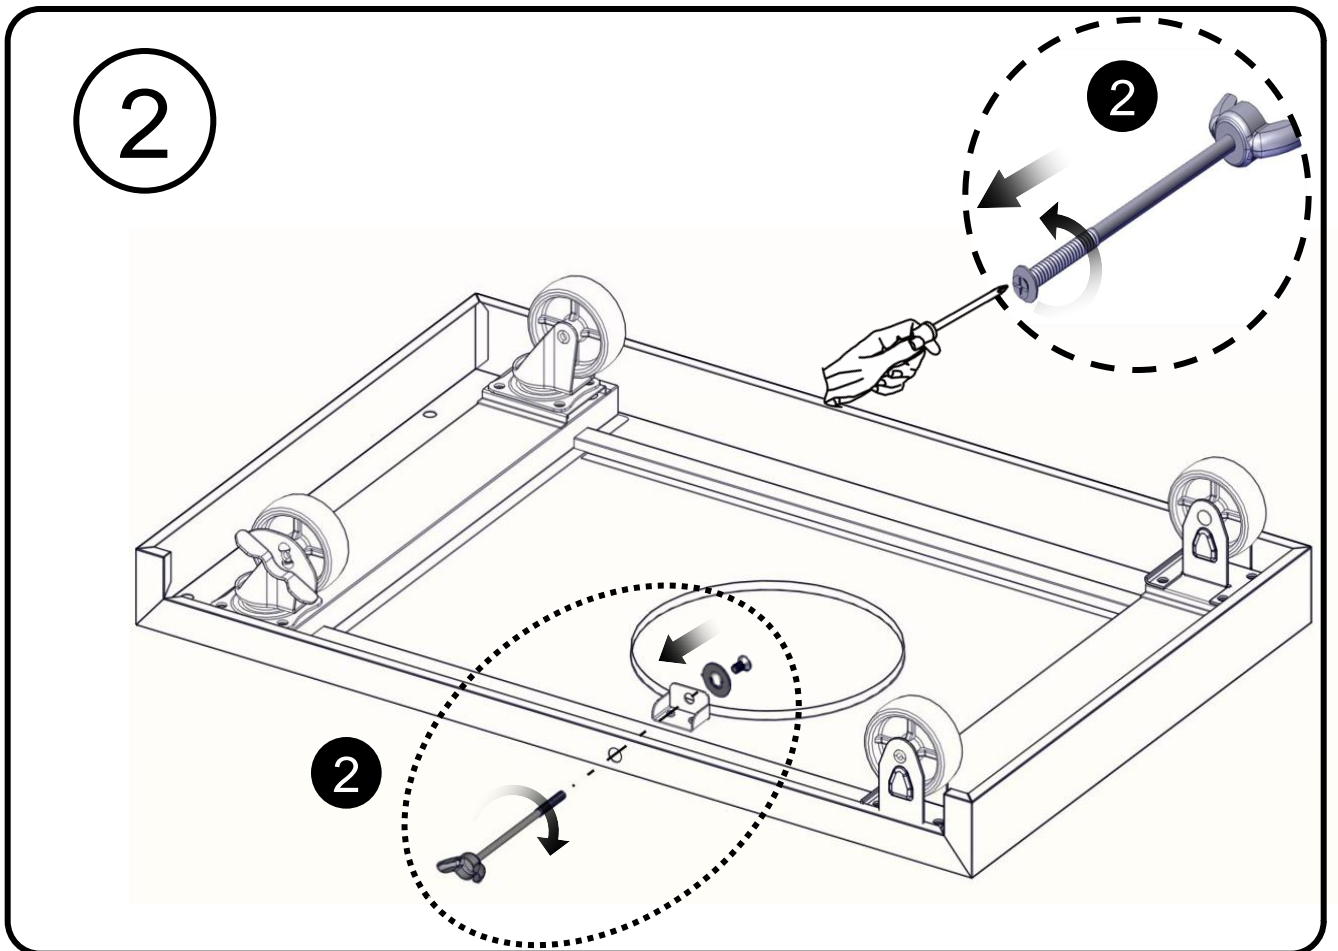

Truss Head Screw
5/32 - 32 x 3/8"
Tornillo de cabeza ovalada
5/32 - 32 x 3/8"
Vis cruciforme 5/32 - 32 x 3/8"

Flat Head Screw
5/32-32x3/8"
Tornillo de cabeza plana
5/32-32x3/8"
vis à tête plate
5/32-32x3/8"

Truss Head Screw
1/4 - 20 x 5/8"
Tornillo de cabeza ovalada
1/4 - 20 x 5/8"
Vis cruciforme 1/4 - 20 x 5/8"

Flat Washer 1/4"
Arandela plana 1/4"
Rondelle plate 1/4"

Flat Washer 5/32"
Arandela plana 5/32"
Rondelle plate 5/32"