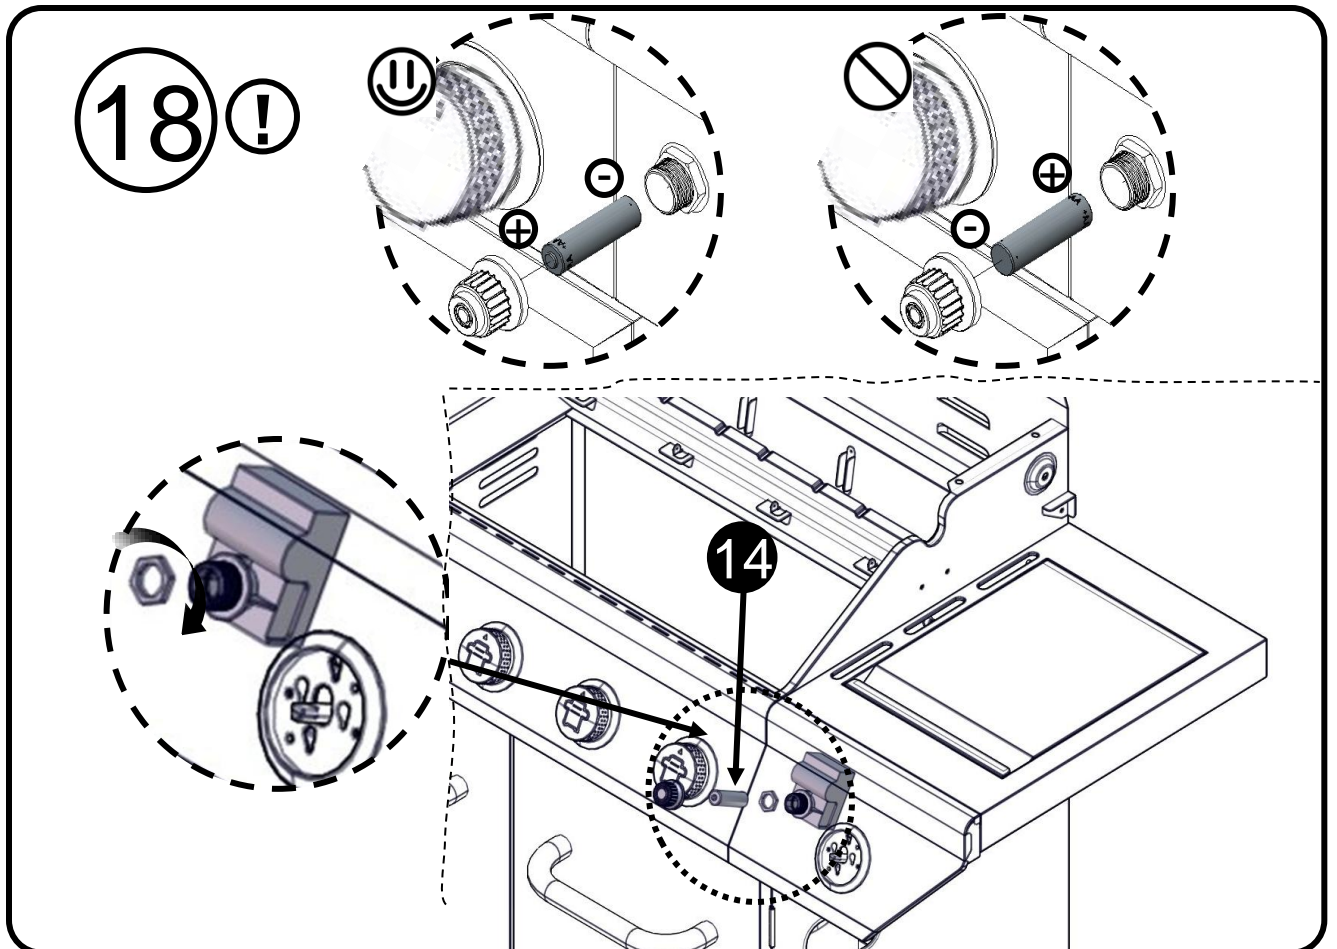

Truss Head Screw
1/4 - 20 x 5/8"
Tornillo de cabeza ovalada
1/4 - 20 x 5/8"
Vis cruciforme 1/4 - 20 x 5/8"

Flat Washer 1/4"
Arandela plana 1/4"
Rondelle plate 1/4"

Flat Washer 5/32"
Arandela plana 5/32"
Rondelle plate 5/32"

11

12

13

14

15

16

19

20