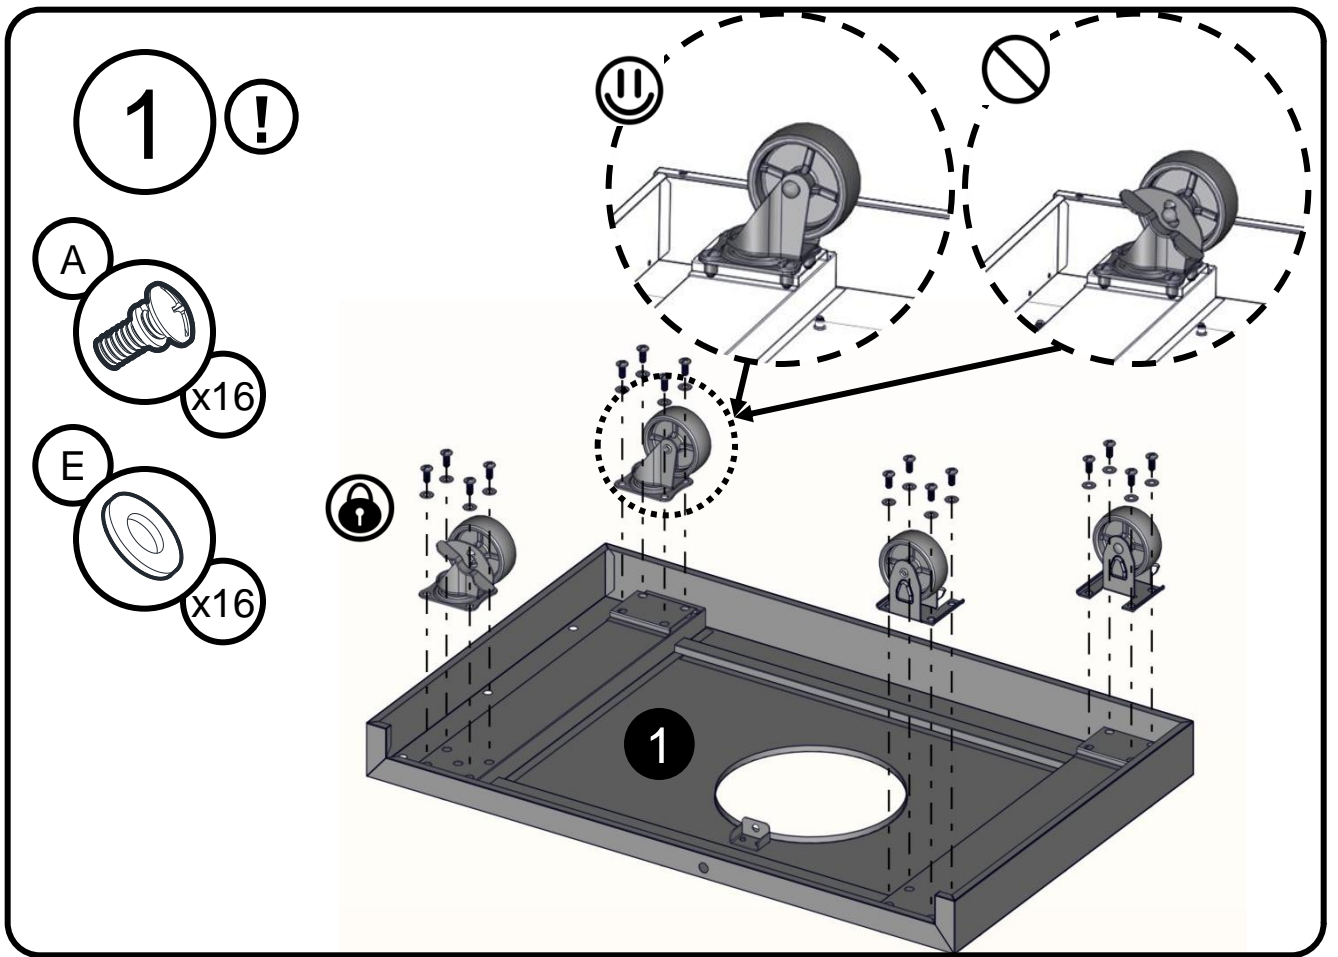

Truss Head Screw
5/32 - 32 x 3/8"
Tornillo de cabeza ovalada
5/32 - 32 x 3/8"
Vis cruciforme 5/32 - 32 x 3/8"

Flat Head Screw
5/32-32x3/8"
Tornillo de cabeza plana
5/32-32x3/8"
vis à tête plate
5/32-32x3/8"

Truss Head Screw
1/4 - 20 x 5/8"
Tornillo de cabeza ovalada
1/4 - 20 x 5/8"
Vis cruciforme 1/4 - 20 x 5/8"

Flat Washer 1/4"
Arandela plana 1/4"
Rondelle plate 1/4"

Flat Washer 5/32"
Arandela plana 5/32"
Rondelle plate 5/32"