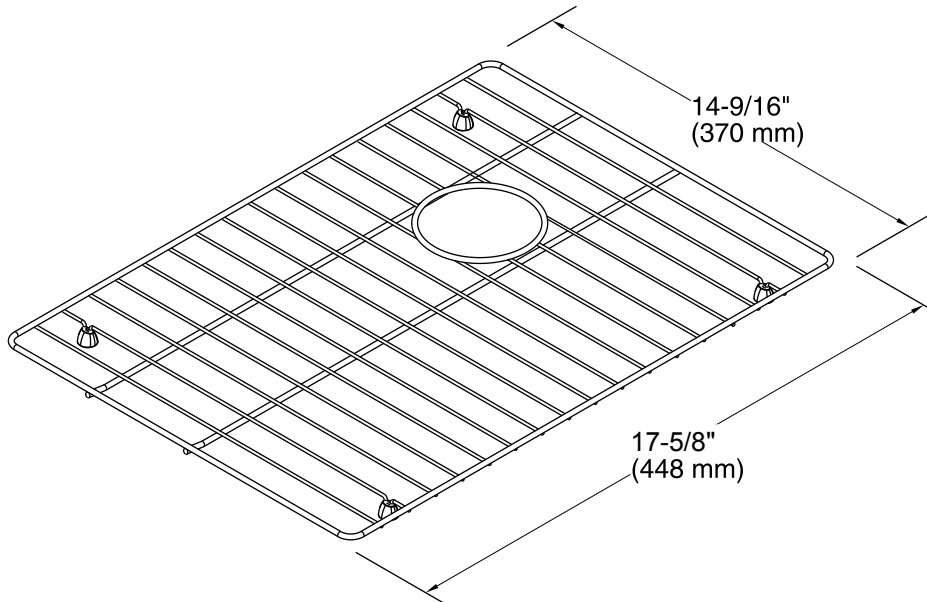

## Kohler Faucet Lifetime Limited Warranty

See website for detailed warranty information.

**KOHLER®**

**Whitehaven®**  
Basin Rack Large  
**K-5828**

**Technical Information**

All product dimensions are nominal.