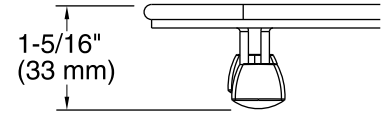

## Kohler Faucet Lifetime Limited Warranty

See website for detailed warranty information.

**KOHLER®**

**Whitehaven®**  
Basin Rack Large  
**K-5828**

**Technical Information**

All product dimensions are nominal.