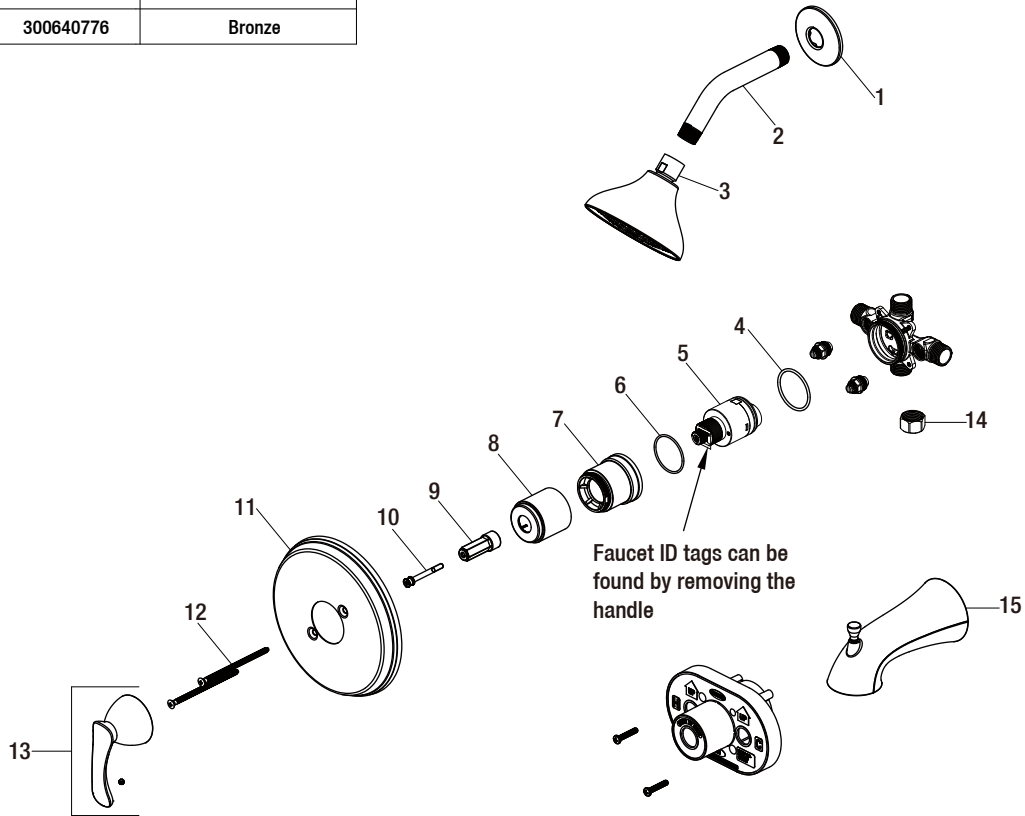

# Replacement Parts List

Edgewood 1-Handle 1-Spray Tub and Shower Faucet in Bronze

MODEL	Internet SKU #	FINISH
HD873X-4027D	300640776	Bronze

Many replacement parts can be purchased online or at your local store. Please use the table below to identify the part SKU number needed, go to [HOMEDEPOT.COM](http://HOMEDEPOT.COM), and check for online and store availability. If you can't find the part you are looking for, please call 1-855-HD-GLACIER.

Part	Description	Part #	Internet SKU #	Store SKU #
1	Shower flange	RP3800127D		
2	Shower arm	RP3805427D		
3	Shower head	RP3832427D		
4	O-ring	RP60101		
5	Cartridge	RP20075	202666286	270530
6	O-ring	RP60091		
7	Bonnet	RP7043701		
8	Sleeve	RP8054027D		

Part	Description	Part #	Internet SKU #	Store SKU #
9	Inverter	RP70556		
10	Screw	RP50188		
11	Escutcheon	RP8020627D		
12	Escutcheon screw	RP5019727D		
13	Handle assembly	RP1351427D		
14	Plug	RP70365		
15	Spout	RP3303227D		