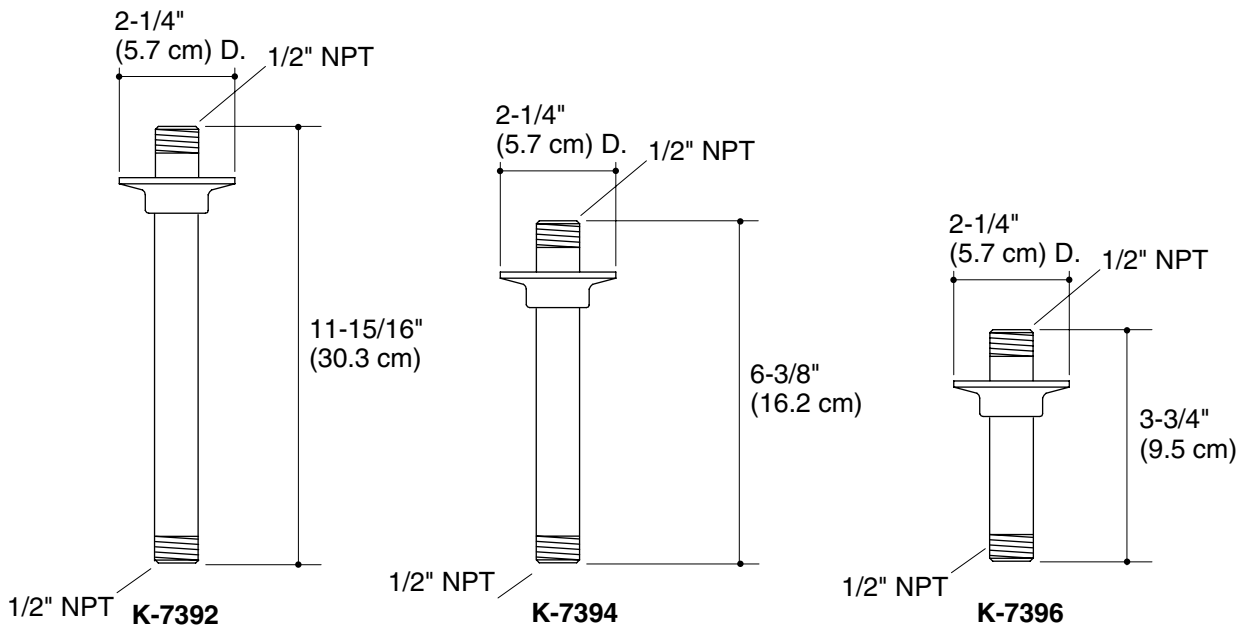

Installation Notes

Install this product according to the installation guide.

Product Diagram