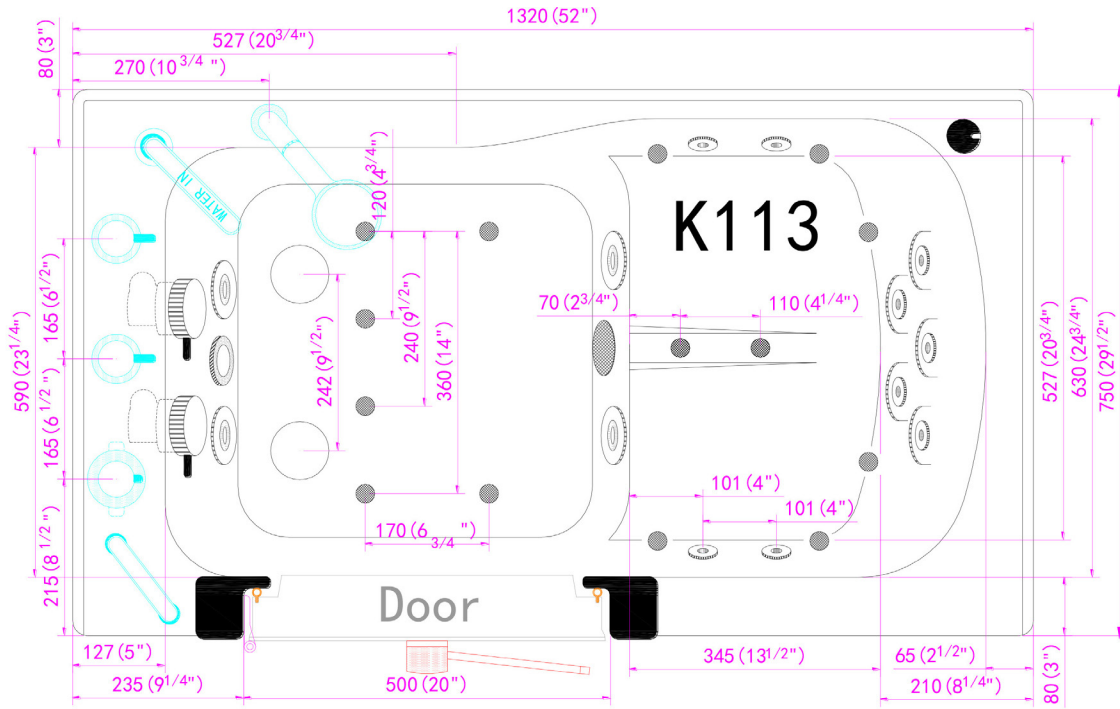

Malibu Dual Massage + Heated Seat Walk In Bathtub

Disclaimer:
In an effort to continually improve our product, specifications and configurations are subject to change without notice. Before ordering or installing, consider future access to essential equipment.