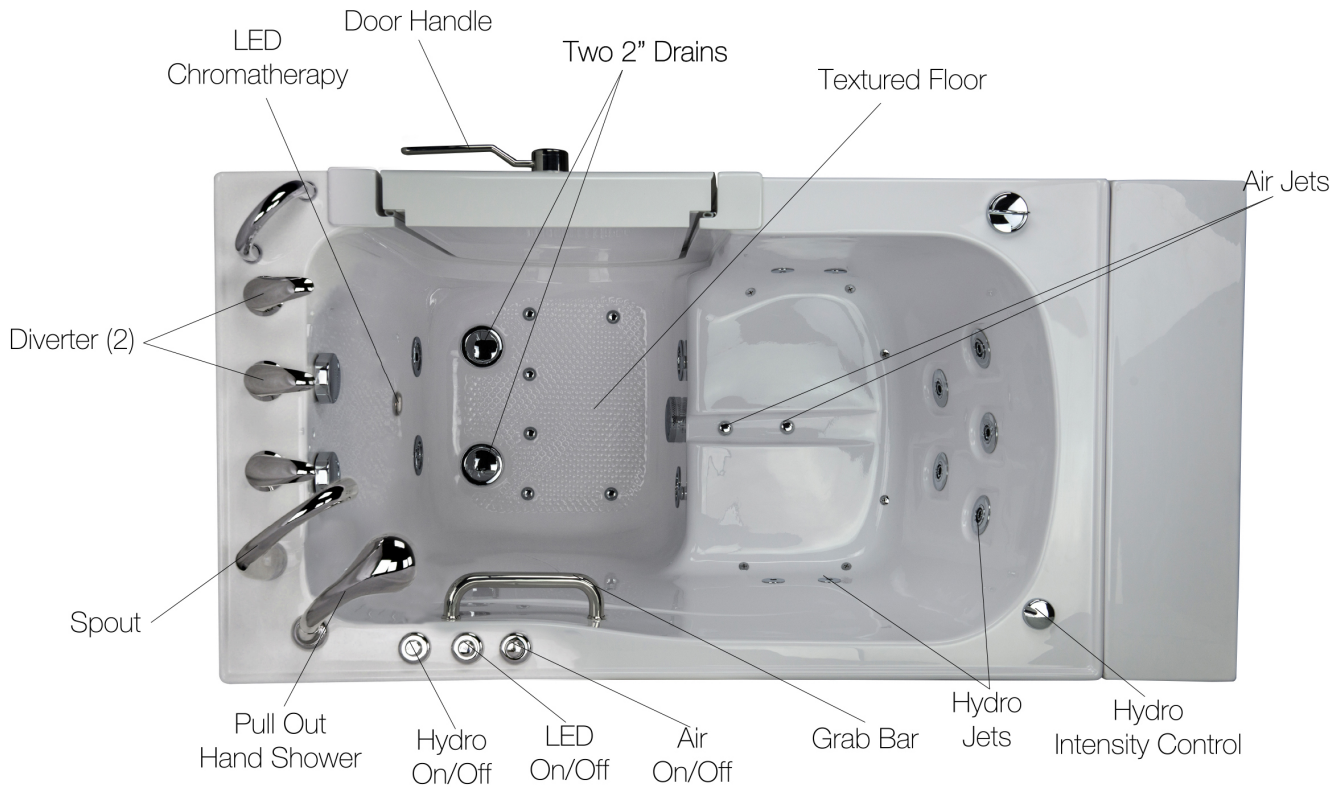

Malibu Dual Massage + Heated Seat Walk In Bathtub