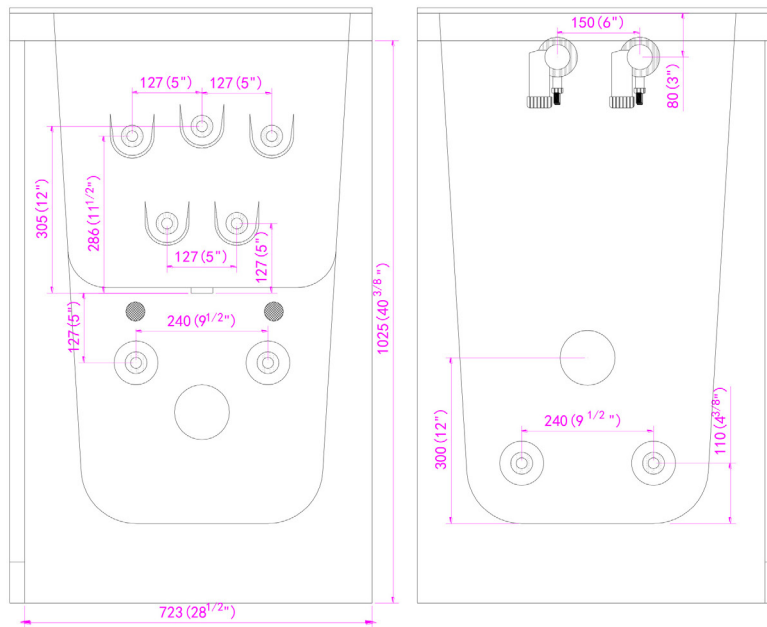

Malibu Dual Massage + Heated Seat Walk In Bathtub

Disclaimer:
In an effort to continually improve our product, specifications and configurations are subject to change without notice. Before ordering or installing, consider future access to essential equipment.