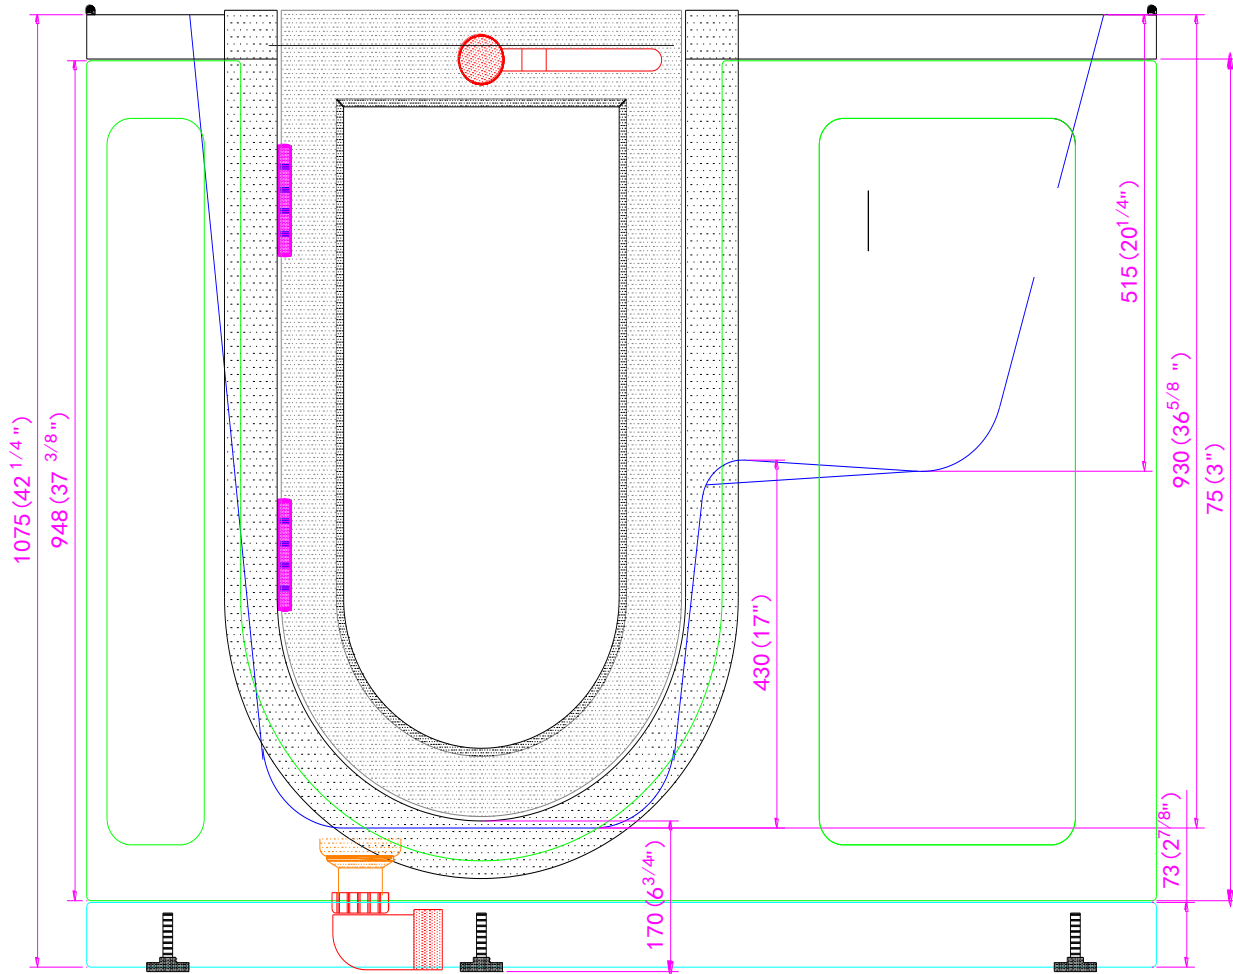

Malibu Dual Massage + Heated Seat Walk In Bathtub

Disclaimer:
In an effort to continually improve our product, specifications and configurations are subject to change without notice. Before ordering or installing, consider future access to essential equipment.