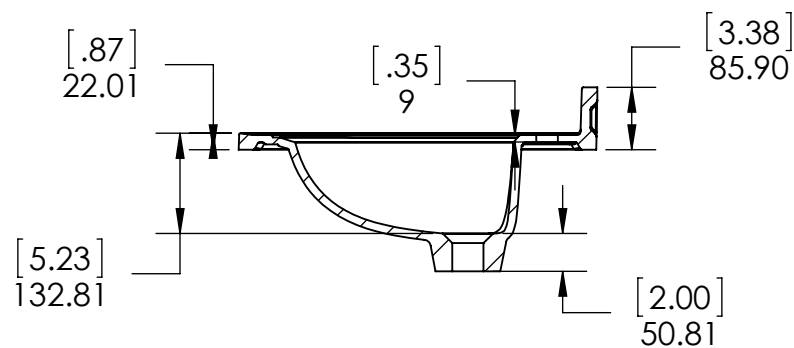

ID	Description	Technology
595045	Newport Blanco 37x19 en Fajilla (Combo)	Solid Color
N37GB-W	Newport 37x19 White Vtop	Solid Color
N3719GB- O	Newport 37x19 Onix Vtop	AB Composite

Rev #	Approved by	Change
1	V. Sanchez	New Model Added
2	R. Rubio	New Model Added
3	O. Razo	New Model Added

PROPRIETARY AND CONFIDENTIAL
THE INFORMATION CONTAINED IN THIS DRAWING IS THE SOLE PROPERTY OF WOODCRAFTERS. ANY REPRODUCTION IN PART OR AS A WHOLE WITHOUT THE WRITTEN PERMISSION OF WOODCRAFTERS IS PROHIBITED.

UNLESS OTHERWISE SPECIFIED
DIMENSIONS ARE IN MM.
AND (INCHES)
TOLERANCES ARE
+0.125 [3.175] -0.125 [-3.175]
SCALE:1:10

	NAME	DATE
DRAWN	O. Razo	01/16/17
CHECKED	R. Rubio	01/16/17
ENG APPR.	R. Rubio	01/16/17
MFG APPR.	C. Leal	01/16/17

Wood Crafters

SIZE DWG. NO. **A** New port 37 x 19 FG

SHEET 1 OF 1
REV. **4**