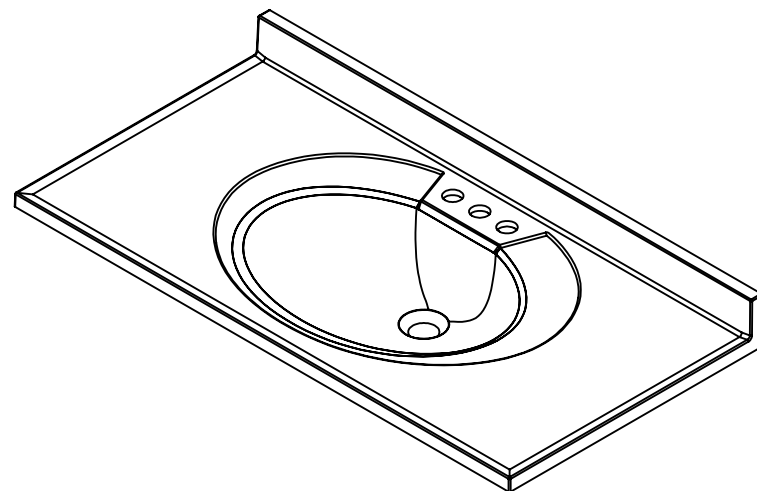

ID	Description	Technology
595045	Newport Blanco 37x19 en Fajilla (Combo)	Solid Color
N37GB-W	Newport 37x19 White Vtop	Solid Color
N3719GB- O	Newport 37x19 Onix Vtop	AB Composite

Rev #	Approved by	Change
1	V. Sanchez	New Model Added
2	R. Rubio	New Model Added
3	O. Razo	New Model Added

PROPRIETARY AND CONFIDENTIAL
THE INFORMATION CONTAINED IN THIS DRAWING IS THE SOLE PROPERTY OF WOODCRAFTERS. ANY REPRODUCTION IN PART OR AS A WHOLE WITHOUT THE WRITTEN PERMISSION OF WOODCRAFTERS IS PROHIBITED.

UNLESS OTHERWISE SPECIFIED
DIMENSIONS ARE IN MM.
AND (INCHES)
TOLERANCES ARE
+0.125 [3.175] -0.125 [-3.175]
SCALE:1:10

	NAME	DATE
DRAWN	O. Razo	01/16/17
CHECKED	R. Rubio	01/16/17
ENG APPR.	R. Rubio	01/16/17
MFG APPR.	C. Leal	01/16/17

Wood Crafters

SIZE DWG. NO. **A** New port 37 x 19 FG

SHEET 1 OF 1
REV. **4**