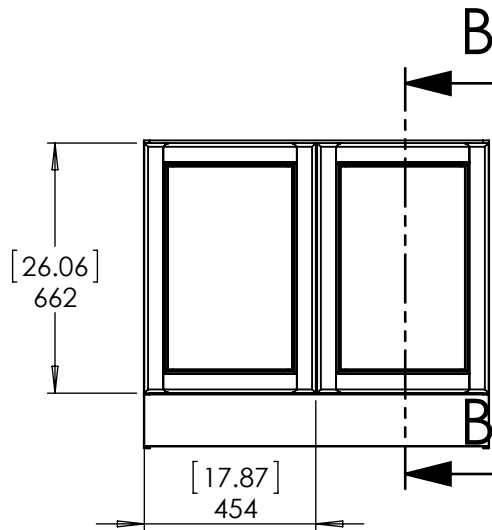

UNLESS OTHERWISE SPECIFIED
DIMENSIONS ARE IN MM.
AND (INCHES)
TOLERANCES ARE
+0.125 [3.175] -0.125 [-3.175]
SCALE:1:10

	NAME	DATE
DRAWN	O. Razo	01/16/17
CHECKED	R. Rubio	01/16/17
ENG APPR.	R. Rubio	01/16/17
MFG APPR.	C. Leal	01/16/17

Wood Crafters

SIZE DWG. NO. **A** New port 37 x 19 FG

SHEET 1 OF 1
REV. **4**

Top View

Isometric View

Front View

SECTION B-B

Side View