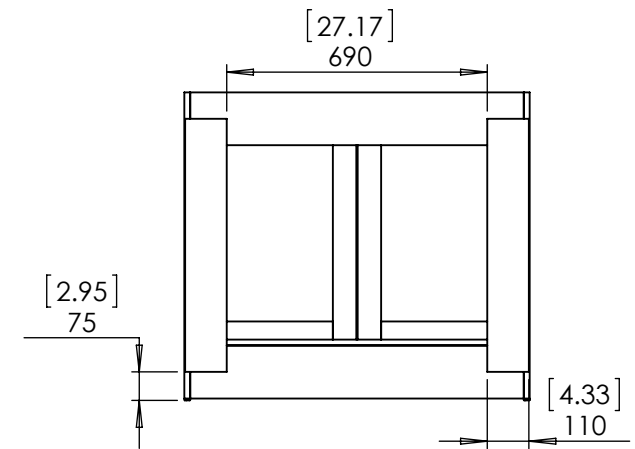

UNLESS OTHERWISE SPECIFIED
DIMENSIONS ARE IN MM.
AND (INCHES)
TOLERANCES ARE
+0.125 [3.175] -0.125 [-3.175]
SCALE:1:10

	NAME	DATE
DRAWN	O. Razo	01/16/17
CHECKED	R. Rubio	01/16/17
ENG APPR.	R. Rubio	01/16/17
MFG APPR.	C. Leal	01/16/17

Wood Crafters

SIZE DWG. NO. **A** New port 37 x 19 FG

SHEET 1 OF 1
REV. **4**

Top View

Isometric View

Front View

SECTION B-B

Side View