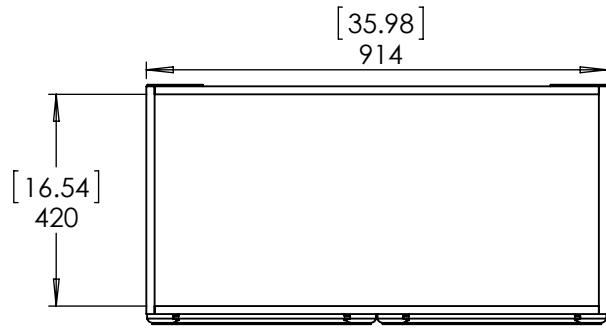

UNLESS OTHERWISE SPECIFIED
DIMENSIONS ARE IN MM.
AND (INCHES)
TOLERANCES ARE
+0.125 [3.175] -0.125 [-3.175]
SCALE:1:10

	NAME	DATE
DRAWN	O. Razo	01/16/17
CHECKED	R. Rubio	01/16/17
ENG APPR.	R. Rubio	01/16/17
MFG APPR.	C. Leal	01/16/17

Wood Crafters

SIZE DWG. NO. **A** New port 37 x 19 FG

SHEET 1 OF 1
REV. **4**

Top View

Isometric View

Front View

SECTION B-B

Side View