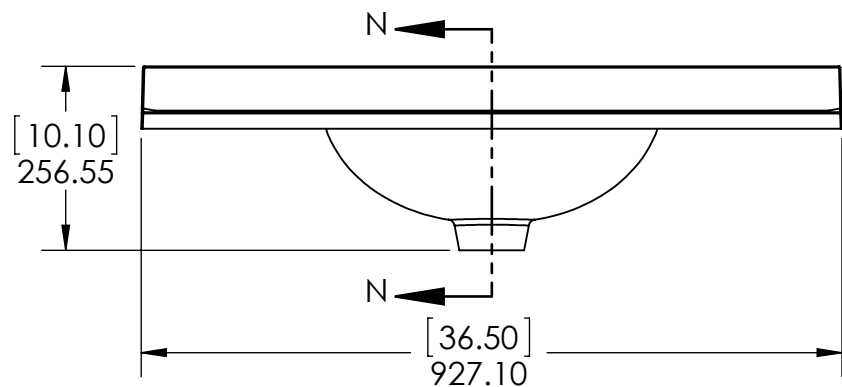

ID	Description	Technology
595045	Newport Blanco 37x19 en Fajilla (Combo)	Solid Color
N37GB-W	Newport 37x19 White Vtop	Solid Color
N3719GB- O	Newport 37x19 Onix Vtop	AB Composite

Rev #	Approved by	Change
1	V. Sanchez	New Model Added
2	R. Rubio	New Model Added
3	O. Razo	New Model Added

PROPRIETARY AND CONFIDENTIAL
THE INFORMATION CONTAINED IN THIS DRAWING IS THE SOLE PROPERTY OF WOODCRAFTERS. ANY REPRODUCTION IN PART OR AS A WHOLE WITHOUT THE WRITTEN PERMISSION OF WOODCRAFTERS IS PROHIBITED.

UNLESS OTHERWISE SPECIFIED
DIMENSIONS ARE IN MM.
AND (INCHES)
TOLERANCES ARE
+0.125 [3.175] -0.125 [-3.175]
SCALE:1:10

	NAME	DATE
DRAWN	O. Razo	01/16/17
CHECKED	R. Rubio	01/16/17
ENG APPR.	R. Rubio	01/16/17
MFG APPR.	C. Leal	01/16/17

Wood Crafters

SIZE DWG. NO. **A** New port 37 x 19 FG

SHEET 1 OF 1
REV. **4**