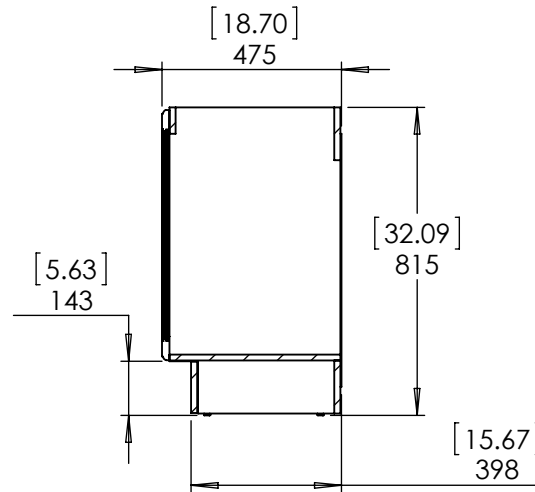

UNLESS OTHERWISE SPECIFIED
DIMENSIONS ARE IN MM.
AND (INCHES)
TOLERANCES ARE
+0.125 [3.175] -0.125 [-3.175]
SCALE:1:10

	NAME	DATE
DRAWN	O. Razo	01/16/17
CHECKED	R. Rubio	01/16/17
ENG APPR.	R. Rubio	01/16/17
MFG APPR.	C. Leal	01/16/17

Wood Crafters

SIZE DWG. NO. **A** New port 37 x 19 FG

SHEET 1 OF 1
REV. **4**

Top View

Isometric View

Front View

SECTION B-B

Side View