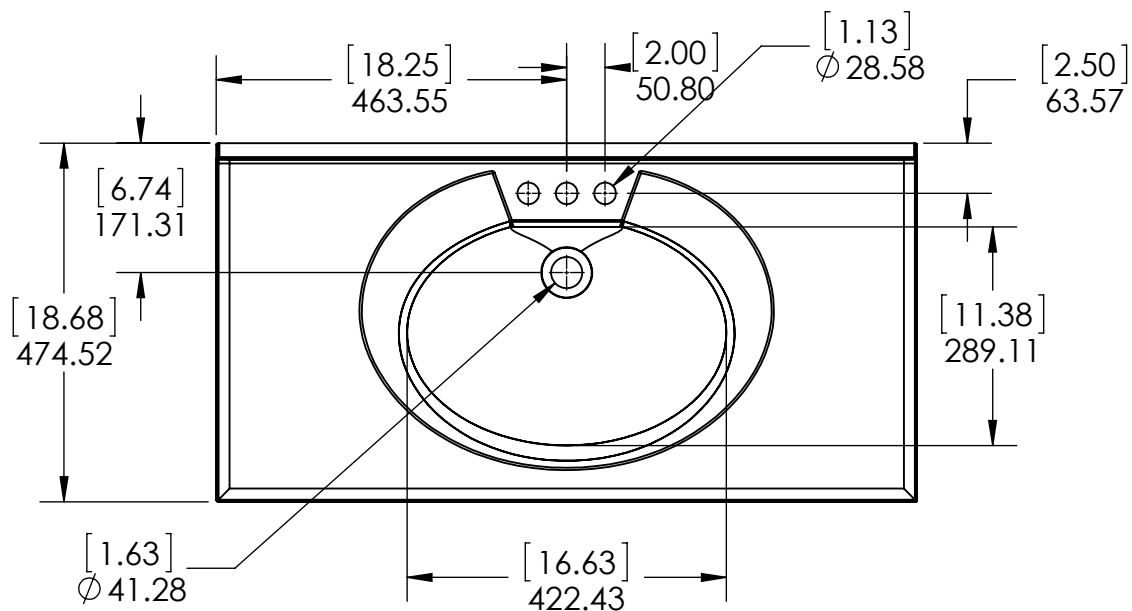

ID	Description	Technology
595045	Newport Blanco 37x19 en Fajilla (Combo)	Solid Color
N37GB-W	Newport 37x19 White Vtop	Solid Color
N3719GB- O	Newport 37x19 Onix Vtop	AB Composite

Rev #	Approved by	Change
1	V. Sanchez	New Model Added
2	R. Rubio	New Model Added
3	O. Razo	New Model Added

PROPRIETARY AND CONFIDENTIAL
THE INFORMATION CONTAINED IN THIS DRAWING IS THE SOLE PROPERTY OF WOODCRAFTERS. ANY REPRODUCTION IN PART OR AS A WHOLE WITHOUT THE WRITTEN PERMISSION OF WOODCRAFTERS IS PROHIBITED.

UNLESS OTHERWISE SPECIFIED
DIMENSIONS ARE IN MM.
AND (INCHES)
TOLERANCES ARE
+0.125 [3.175] -0.125 [-3.175]
SCALE:1:10

	NAME	DATE
DRAWN	O. Razo	01/16/17
CHECKED	R. Rubio	01/16/17
ENG APPR.	R. Rubio	01/16/17
MFG APPR.	C. Leal	01/16/17

Wood Crafters

SIZE DWG. NO. **A** New port 37 x 19 FG

SHEET 1 OF 1
REV. **4**