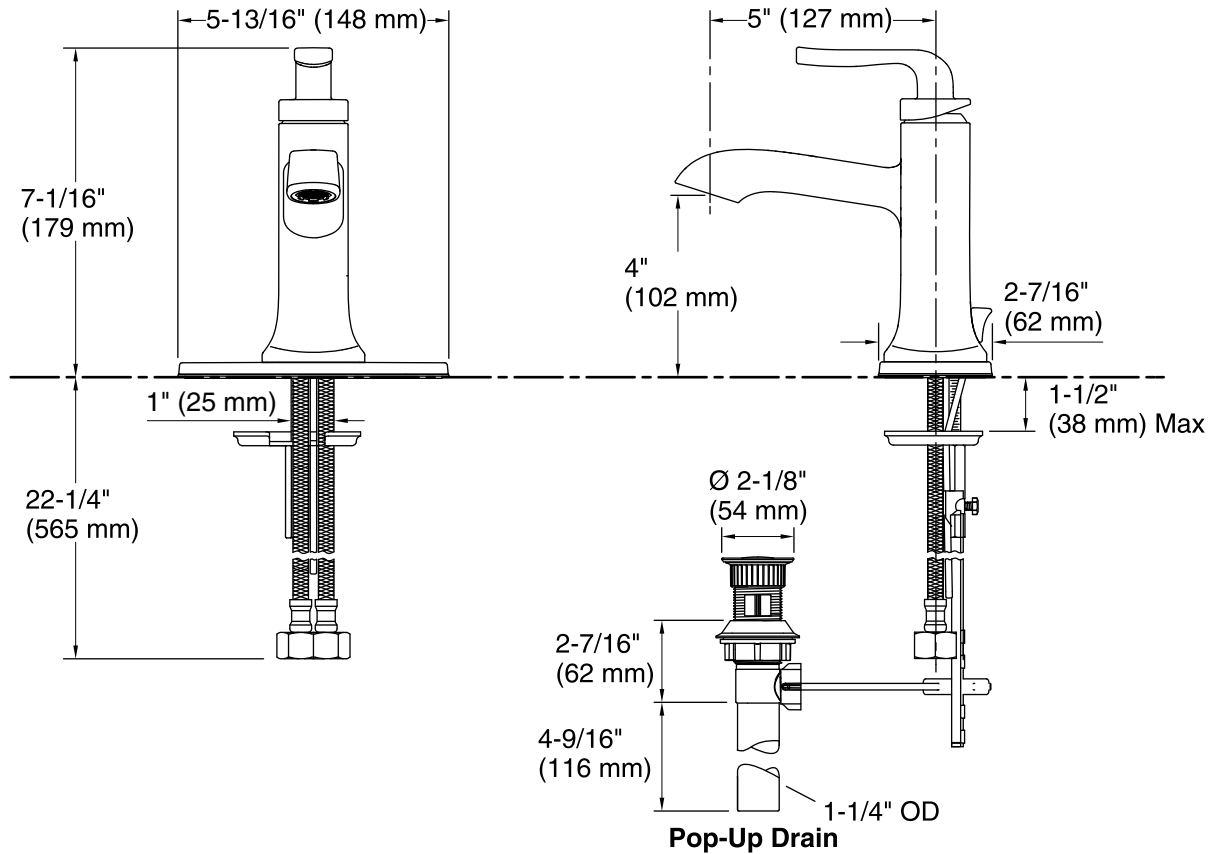

### Installation

- Simplified faucet assembly; mounting hardware requires no special tools.

### Technical Information

All product dimensions are nominal.

Valve body:	Plastic
Drain included:	YES
Drain with overflow:	YES
Drain tailpiece included:	YES

### Spout:

Spout reach: 5" (127 mm)