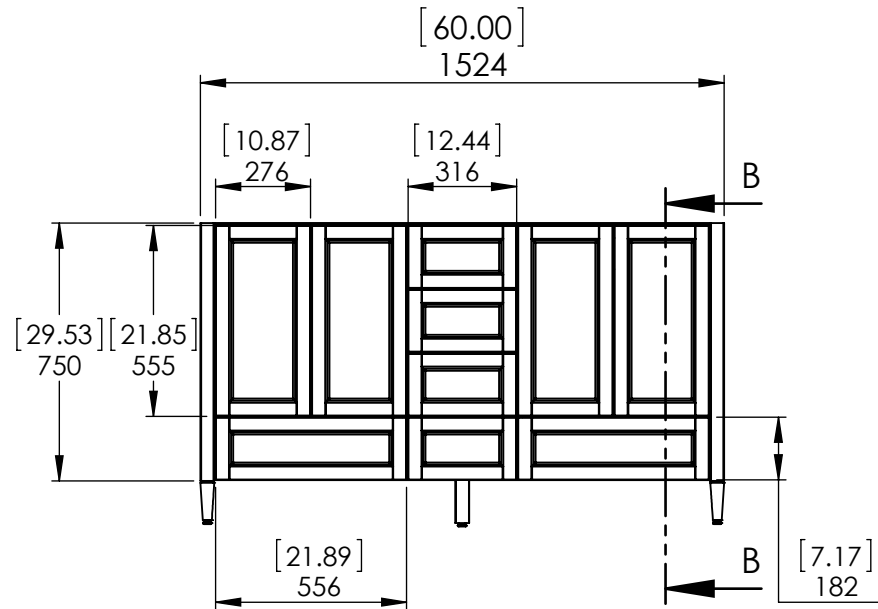

Top View

Isometric View

Side View of Central Drawers

Front View

SECTION B-B
SCALE 1 : 22

Side View

DWR	ARB	03/26/18
REV	R&D	03/26/18
APP	ING	03/26/18

SCALE: 1:20 MODELO:

ITEM:	CB60-WH CB60-ST	REV A
NAME:	Claxby 60in- White/ Sterling	
MATERIAL:	German Beech 4/4 Laminated Particle Board	
Vanity Claxby 60 White		