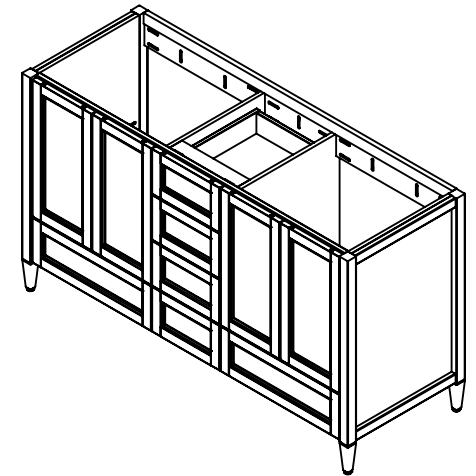

Top View

Isometric View

Side View of Central Drawers

Front View

SECTION B-B
SCALE 1 : 22

Side View

DWR	ARB	03/26/18
REV	R&D	03/26/18
APP	ING	03/26/18

SCALE: 1:20 MODELO:

ITEM:	CB60-WH CB60-ST	REV A
NAME:	Claxby 60in- White/ Sterling	
MATERIAL:	German Beech 4/4 Laminated Particle Board	
Vanity Claxby 60 White		