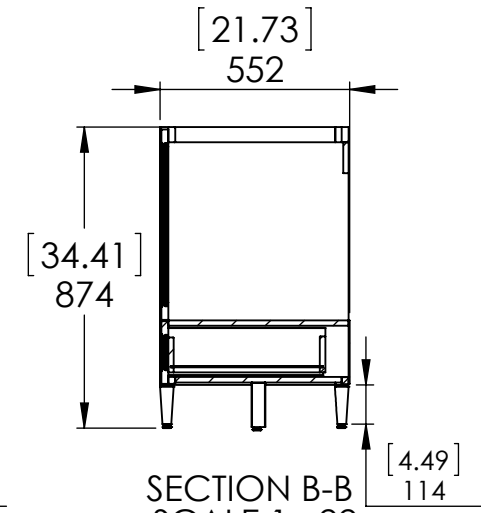

Top View

Isometric View

Side View of Central Drawers

Front View

SECTION B-B
SCALE 1 : 22

Side View

DWR	ARB	03/26/18
REV	R&D	03/26/18
APP	ING	03/26/18

SCALE: 1:20 MODELO:

ITEM:	CB60-WH CB60-ST	REV A
NAME:	Claxby 60in- White/ Sterling	
MATERIAL:	German Beech 4/4 Laminated Particle Board	
Vanity Claxby 60 White		