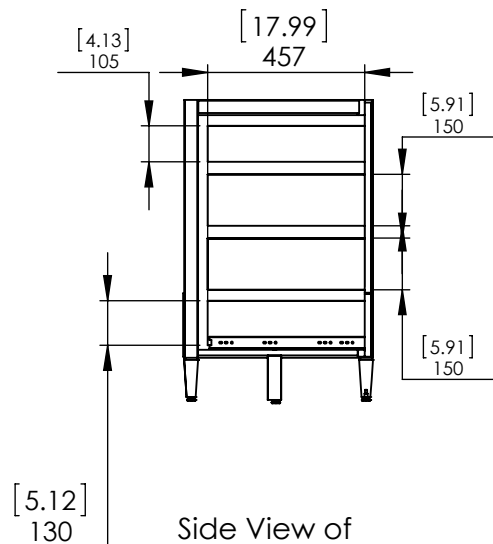

Top View

Isometric View

Side View of Central Drawers

Front View

SECTION B-B
SCALE 1 : 22

Side View

DWR	ARB	03/26/18
REV	R&D	03/26/18
APP	ING	03/26/18

SCALE: 1:20 MODELO:

ITEM:	CB60-WH CB60-ST	REV A
NAME:	Claxby 60in- White/ Sterling	
MATERIAL:	German Beech 4/4 Laminated Particle Board	
Vanity Claxby 60 White		